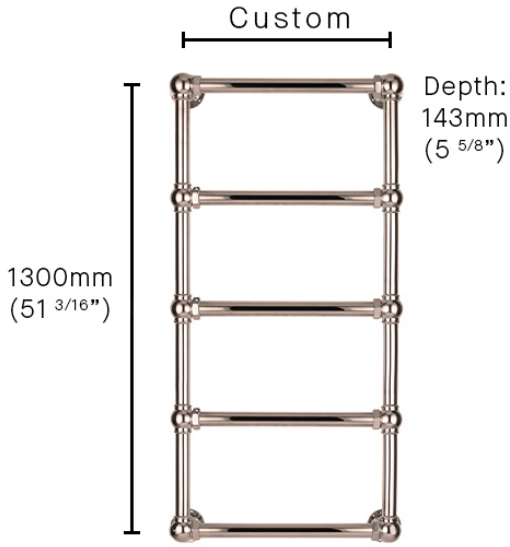

# 5-Bar Wall Mounted Towel Rail

Drummonds heated towel rails are custom made to order and are large enough to dry even the biggest towels. Each towel rail is hand-crafted piece by piece from solid brass, for ultimate luxury. Our towel rails can be wall mounted or floor mounted and come with hot water, electric or dual fuel heating options. Custom measurements can be made on request, however, please note there is an extra charge for bespoke pieces. If you need to know the dimensions to the feeds of the towel rail, please see our installation manuals. The radiator valves of the floor mounted towel rails are situated 85mm in from the centre of each vertical pipe (when 15mm pipe is used). Wall mounted towel rails have radiator valves on the outside. Radiator valves and extendable escutcheons are sold separately.

#### 5-BAR WALL MOUNTED TOWEL RAIL SPECIFICATIONS

Width	Custom made to your width
Style	Wall Mounted
Certificate	CE, IP 55, UKCA, UL