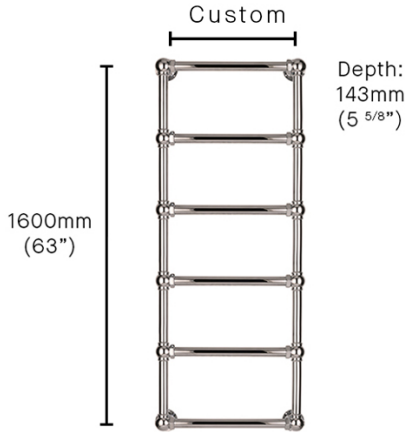

WALL MOUNTED TOWEL RAILS

6-Bar Wall Mounted Towel Rail

Drummonds heated towel rails are custom made to order and are large enough to dry even the biggest towels. Each towel rail is hand-crafted piece by piece from solid brass, for ultimate luxury. Our towel rails can be wall mounted or floor mounted and come with hot water, electric or dual fuel heating options. Custom measurements can be made on request, however, please note there is an extra charge for bespoke pieces. If you need to know the dimensions to the feeds of the towel rail, please see our installation manuals. The radiator valves of the floor mounted towel rails are situated 85mm in from the centre of each vertical pipe (when 15mm pipe is used). Wall mounted towel rails have radiator valves on the outside. Radiator valves and extendable escutcheons are sold separately.

6-BAR WALL MOUNTED TOWEL RAIL

6-BAR WALL MOUNTED TOWEL RAIL SPECIFICATIONS

Width	Custom made to your width
Height (mm)	1600
Depth (mm)	143
Style	Wall Mounted
Certificate	CE, IP 55, UKCA, UL

FINISH VARIATIONS