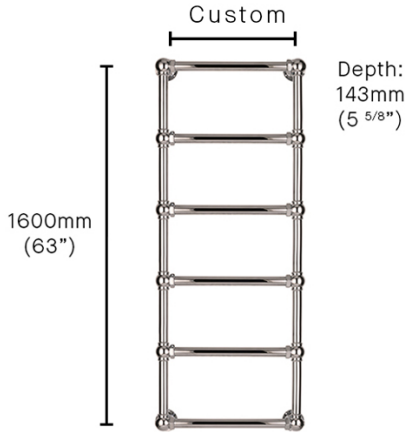

# 6-Bar Wall Mounted Towel Rail

Drummonds heated towel rails are custom made to order and are large enough to dry even the biggest towels. Each towel rail is hand-crafted piece by piece from solid brass, for ultimate luxury. Our towel rails can be wall mounted or floor mounted and come with hot water, electric or dual fuel heating options. Custom measurements can be made on request, however, please note there is an extra charge for bespoke pieces. If you need to know the dimensions to the feeds of the towel rail, please see our installation manuals. The radiator valves of the floor mounted towel rails are situated 85mm in from the centre of each vertical pipe (when 15mm pipe is used). Wall mounted towel rails have radiator valves on the outside. Radiator valves and extendable escutcheons are sold separately.

### 6-BAR WALL MOUNTED TOWEL RAIL SPECIFICATIONS

Width Custom made to your width

Style Wall Mounted

Certificate CE, IP 55, UKCA, UL