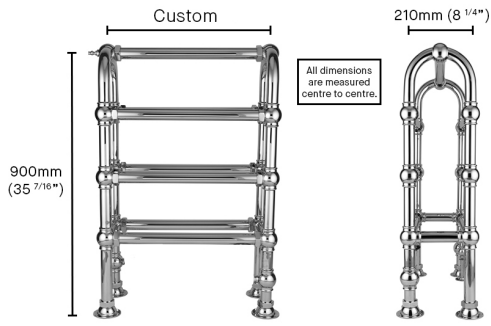

# Freestanding Towel Rail

Drummonds heated towel rails are custom made to order and are large enough to dry even the biggest towels. Each towel rail is hand-crafted piece by piece from solid brass, for ultimate luxury. Our towel rails can be wall mounted or floor mounted and come with hot water, electric or dual fuel heating options. Custom measurements can be made on request, however, please note there is an extra charge for bespoke pieces. If you need to know the dimensions to the feeds of the towel rail, please see our installation manuals. The radiator valves of the floor mounted towel rails are situated 85mm in from the centre of each vertical pipe (when 15mm pipe is used). Wall mounted towel rails have radiator valves on the outside. Radiator valves and extendable escutcheons are sold separately.

### FREESTANDING TOWEL RAIL SPECIFICATIONS

Heating System	Dual Fuel Heated, Electric Heated, Water Heated
Width	Custom made to your width
Height (mm)	930
Depth (mm)	210
Style	Floor Mounted
Certificate	CE, IP 55, UKCA, UL