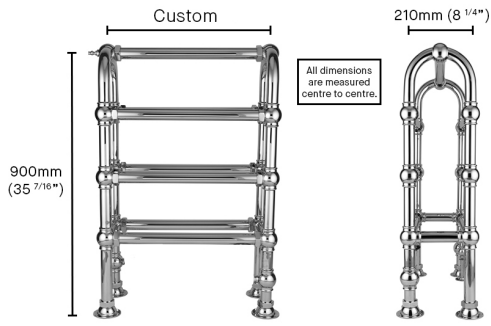

FREESTANDING TOWEL RAILS

Freestanding Towel Rail

Drummonds heated towel rails are custom made to order and are large enough to dry even the biggest towels. Each towel rail is hand-crafted piece by piece from solid brass, for ultimate luxury. Our towel rails can be wall mounted or floor mounted and come with hot water, electric or dual fuel heating options. Custom measurements can be made on request, however, please note there is an extra charge for bespoke pieces. If you need to know the dimensions to the feeds of the towel rail, please see our installation manuals. The radiator valves of the floor mounted towel rails are situated 85mm in from the centre of each vertical pipe (when 15mm pipe is used). Wall mounted towel rails have radiator valves on the outside. Radiator valves and extendable escutcheons are sold separately.

PRICE GBP

FINISH	WATER HEATED	£ (EXC. VAT)	DUAL FUEL HEATED	£ (EXC. VAT)	ELECTRIC HEATED	£ (EXC. VAT)
Brushed Nickel	DAD1810QM	7,630	DAD1810QMDF	7,980	DAD1810QME	7,980
Antique Brushed Brass	DAD1810VM	7,630	DAD1810VMDF	7,980	DAD1810VME	7,980
Antique Nickel	DAD1810WM	7,630	DAD1810WMDF	7,980	DAD1810WME	7,980
Brushed Brass	DAD1810XM	7,630	DAD1810XMDF	7,980	DAD1810XME	7,980
Antique Bronze	DAD1810YM	7,630	DAD1810YMDF	7,980	DAD1810YME	7,980
Antique Brass	DAD1810ZM	7,630	DAD1810ZMDF	7,980	DAD1810ZME	7,980
Polished Nickel	DAD1810NM	5,780	DAD1810NMDF	6,080	DAD1810NME	6,080
Polished Chrome	DAD1810CM	5,780	DAD1810CMDF	6,080	DAD1810CME	6,080
Unlacquered Brass	DAD1810BM	6,360	DAD1810BMDF	6,660	DAD1810BME	6,660

FREESTANDING TOWEL RAIL

FREESTANDING TOWEL RAIL SPECIFICATIONS

Heating System	Dual Fuel Heated, Electric Heated, Water Heated
Width	Custom made to your width
Height (mm)	930
Depth (mm)	210
Style	Floor Mounted
Certificate	CE, IP 55, UKCA, UL