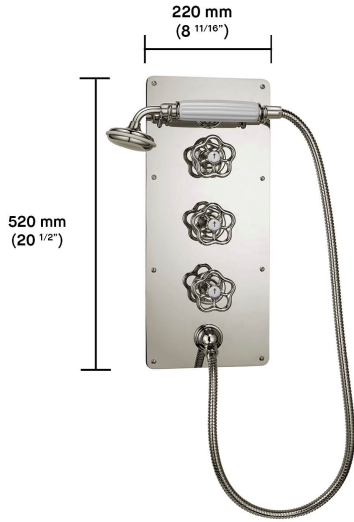

PRICE EUR

FINISH	PRODUCT CODE	€ (EXC. VAT)
Unlacquered Brass	DAD1885B	3,960
Polished Nickel	DAD1885N	3,600
Polished Chrome	DAD1885C	3,600
Antique Brass	DAD1885Z	4,750
Antique Nickel	DAD1885W	4,750
Antique Bronze	DAD1885Y	4,750
Antique Brushed Brass	DAD1885V	4,750
Brushed Brass	DAD1885X	4,750
Brushed Nickel	DAD1885Q	4,750

THE BIBURY SHOWER SET

THE BIBURY SHOWER SET SPECIFICATIONS

Height (mm)	520
Inlet	15mm
Width (mm)	220
Style	Plate
Range	The Bibury
Certificate	IAPMO, MA

FINISH VARIATIONS

Unlacquered Brass

A Natural Live Brass Finish