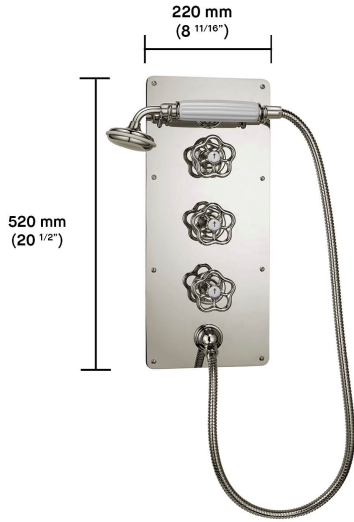

PRICE GBP

FINISH	PRODUCT CODE	£ (EXC. VAT)
Unlacquered Brass	DAD1885B	3,130
Polished Nickel	DAD1885N	2,845
Polished Chrome	DAD1885C	2,845
Antique Brass	DAD1885Z	3,755
Antique Nickel	DAD1885W	3,755
Antique Bronze	DAD1885Y	3,755
Antique Brushed Brass	DAD1885V	3,755
Brushed Brass	DAD1885X	3,755
Brushed Nickel	DAD1885Q	3,755

THE BIBURY SHOWER SET

THE BIBURY SHOWER SET SPECIFICATIONS

Height (mm)	520
Inlet	15mm
Width (mm)	220
Style	Plate
Range	The Bibury
Certificate	IAPMO, MA

FINISH VARIATIONS

Unlacquered Brass

A Natural Live Brass Finish