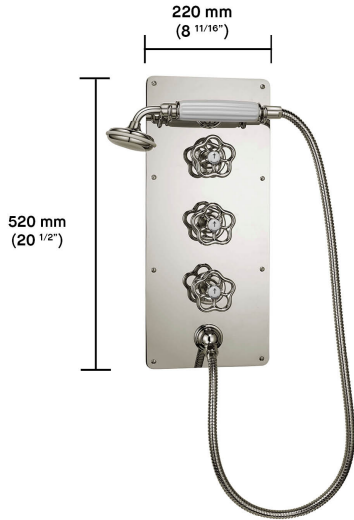

PRICE USD

FINISH	PRODUCT CODE	\$ (EXC. TAX)
Polished Chrome	DAD1885CUS	4,435
Polished Nickel	DAD1885NUS	4,435
Unlacquered Brass	DAD1885BUS	4,880
Antique Brass	DAD1885ZUS	5,855
Antique Nickel	DAD1885WUS	5,855
Antique Bronze	DAD1885YUS	5,855
Antique Brushed Brass	DAD1885VUS	5,855
Brushed Brass		5,225
Brushed Nickel	DAD1885QUS	5,855

THE BIBURY SHOWER SET

THE BIBURY SHOWER SET SPECIFICATIONS

Inlet	15mm
Style	Plate
Range	The Bibury
Certificate	IAPMO, MA

FINISH VARIATIONS

Unlacquered Brass

A Natural Live Brass Finish

Polished Nickel

A Softer Silver Finish