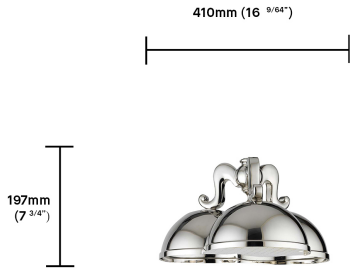

SHOWERS

Shamrock Shower Rose

The shamrock is one of our original Drummonds pieces, created by melding three smaller shower heads together. Its extraordinary design creates a stunning focal point in any bathroom. We suggest that this product is only used with our Dalby and Chessleton Surface-mounted showers as these produce the higher flow rates to allow optimum performance of this shower head.

PRICE EUR

FINISH	PRODUCT CODE	€ (EXC. VAT)
Unlacquered Brass	DAD1902B	2,085
Polished Nickel	DAD1902N	1,900
Antique Brass	DAD1902Z	2,505
Antique Bronze	DAD1902Y	2,505
Brushed Brass	DAD1902X	2,505
Antique Nickel	DAD1902W	2,505
Antique Brushed Brass	DAD1902V	2,505
Brushed Nickel	DAD1902Q	2,505

SHAMROCK SHOWER ROSE

SHAMROCK SHOWER ROSE SPECIFICATIONS

Width (mm)	410
Style	Shower Head

FINISH VARIATIONS

Unlacquered Brass

A Natural Live Brass Finish

Polished Nickel

A Softer Silver Finish