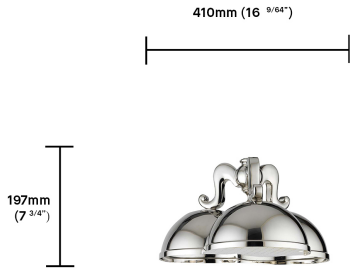

# Shamrock Shower Rose

The shamrock is one of our original Drummonds pieces, created by melding three smaller shower heads together. Its extraordinary design creates a stunning focal point in any bathroom. We suggest that this product is only used with our Dalby and Chessleton Surface-mounted showers as these produce the higher flow rates to allow optimum performance of this shower head.

## PRICE GBP

FINISH	PRODUCT CODE	£ (EXC. VAT)
Unlacquered Brass	DAD1902B	1,650
Polished Nickel	DAD1902N	1,500
Antique Brass	DAD1902Z	1,980
Antique Bronze	DAD1902Y	1,980
Brushed Brass	DAD1902X	1,980
Antique Nickel	DAD1902W	1,980
Antique Brushed Brass	DAD1902V	1,980
Brushed Nickel	DAD1902Q	1,980

## SHAMROCK SHOWER ROSE

### SHAMROCK SHOWER ROSE SPECIFICATIONS

Width (mm)	410
Style	Shower Head