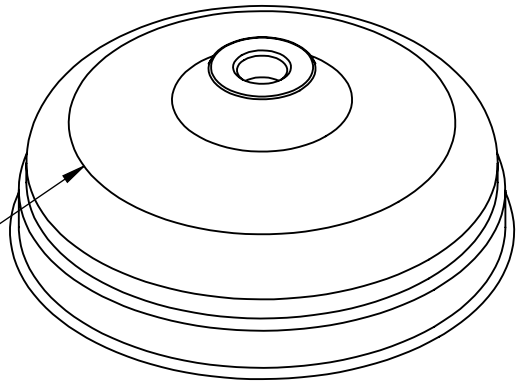

Classic Rose 8"

1/2"

Approx 82 mm

∅ 200mm