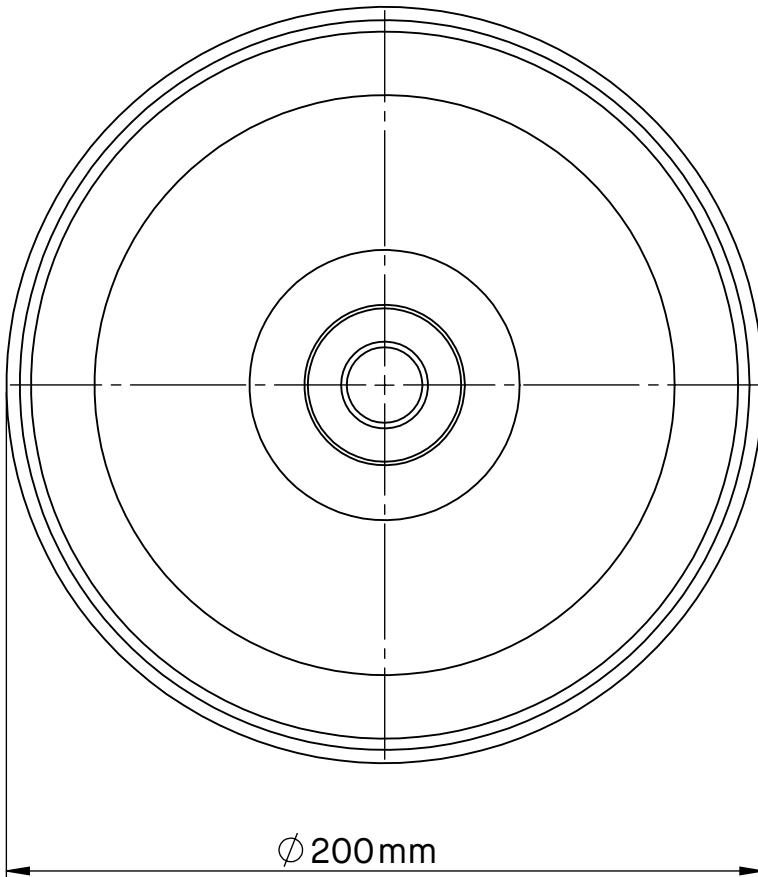

Classic Rose 8"

1/2"

Approx 82 mm

∅ 200mm