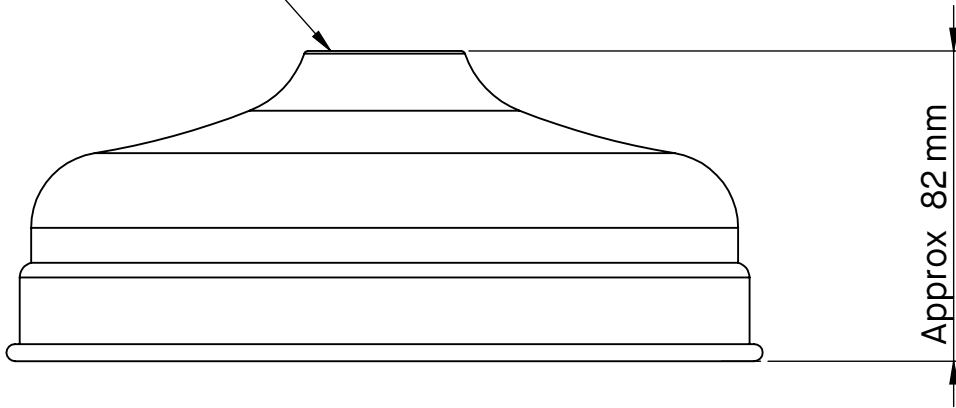

Classic Rose 8"

1/2"

Approx 82 mm

∅ 200mm