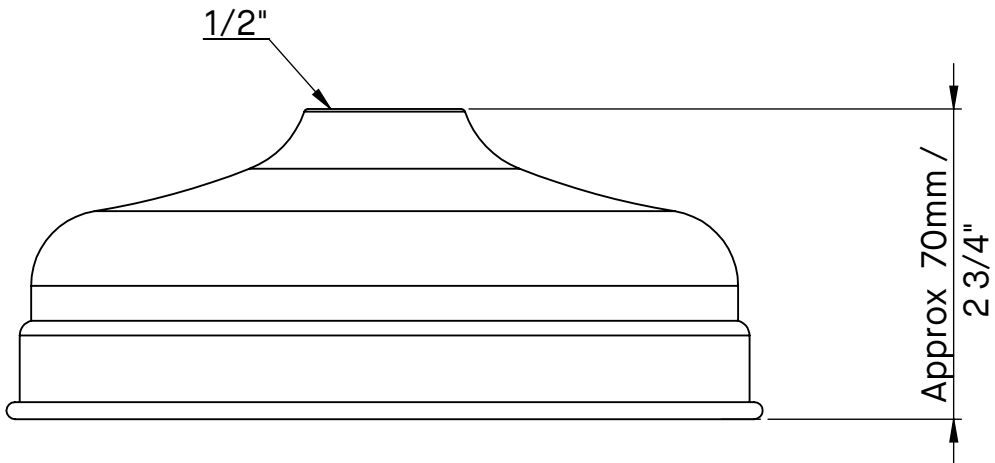

Classic Rose 5"

1/2"

Approx 70mm /
2 3/4"

Ø 130mm /
5 1/8"