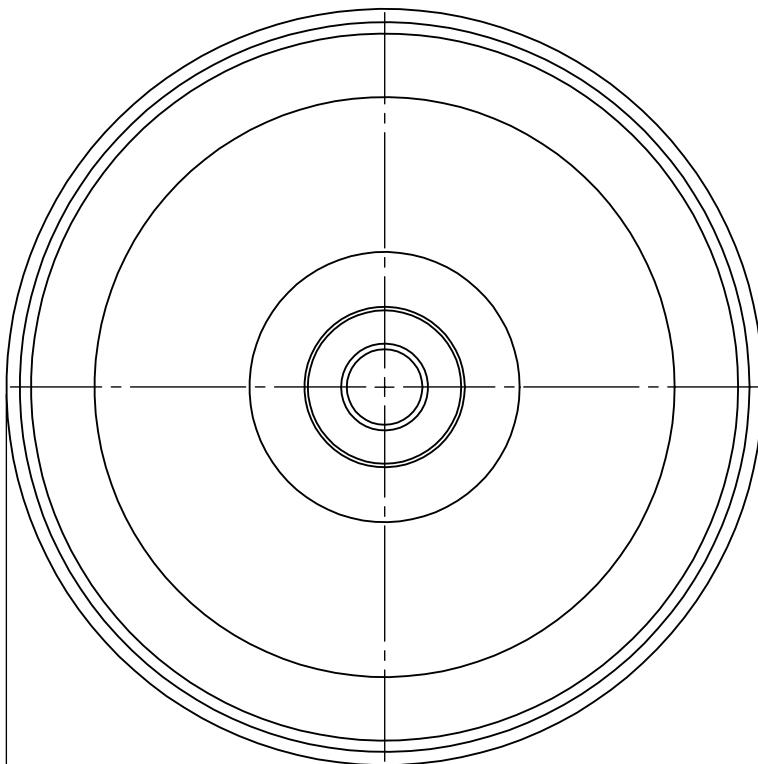

Classic Rose 5"

1/2"

Approx 70mm /
2 3/4"

Ø 130mm /
5 1/8"