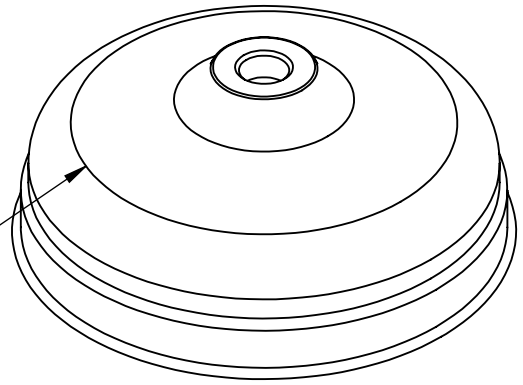

Classic Rose 5"

1/2"

Approx 70mm /
2 3/4"

Ø 130mm /
5 1/8"