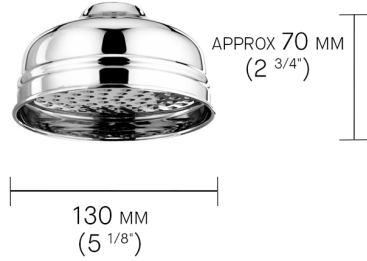

SHOWERS

Shower Rose 130mm (5")

This small shower rose has a classic, timeless design that will suit your bathroom whether traditional or contemporary. The luxury shower head can be fixed to the wall or ceiling. Also available larger at 200mm (8") and 300mm (12") or with Easy Clean 200mm (8").

PRICE EUR

FINISH	PRODUCT CODE	€ (EXC. VAT)
Unlacquered Brass	DAD1914AB	400
Polished Nickel	DAD1914AN	365
Polished Chrome	DAD1914AC	365
Brushed Nickel	DAD1914AQ	480
Antique Brushed Brass	DAD1914AV	480
Antique Nickel	DAD1914AW	480
Brushed Brass	DAD1914AX	480
Antique Bronze	DAD1914AY	480
Antique Brass	DAD1914AZ	480

SHOWER ROSE 130MM (5")

SHOWER ROSE 130MM (5") SPECIFICATIONS

Width (mm)	130
Range	The Classic
Style	Shower Head
Certificate	WRAS

FINISH VARIATIONS

Unlacquered Brass

A Natural Live Brass Finish

Polished Nickel