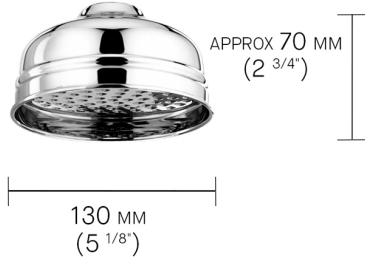

# Shower Rose 130mm (5")

This small shower rose has a classic, timeless design that will suit your bathroom whether traditional or contemporary. The luxury shower head can be fixed to the wall or ceiling. Also available larger at 200mm (8") and 300mm (12") or with Easy Clean 200mm (8").

## PRICE GBP

FINISH	PRODUCT CODE	£ (EXC. VAT)
Unlacquered Brass	DAD1914AB	315
Polished Nickel	DAD1914AN	290
Polished Chrome	DAD1914AC	290
Brushed Nickel	DAD1914AQ	380
Antique Brushed Brass	DAD1914AV	380
Antique Nickel	DAD1914AW	380
Brushed Brass	DAD1914AX	380
Antique Bronze	DAD1914AY	380
Antique Brass	DAD1914AZ	380

## SHOWER ROSE 130MM (5")

### SHOWER ROSE 130MM (5") SPECIFICATIONS

Width (mm)	130
Range	The Classic
Style	Shower Head
Certificate	WRAS