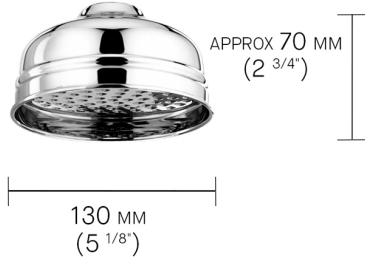

SHOWERS

Shower Rose 130mm (5")

This small shower rose has a classic, timeless design that will suit your bathroom whether traditional or contemporary. The luxury shower head can be fixed to the wall or ceiling. Also available larger at 200mm (8") and 300mm (12") or with Easy Clean 200mm (8").

PRICE USD

FINISH	PRODUCT CODE	\$ (EXC. TAX)
Unlacquered Brass	DAD1914AB	490
Polished Nickel	DAD1914AN	450
Polished Chrome	DAD1914AC	450
Brushed Nickel	DAD1914AQ	595
Antique Brushed Brass	DAD1914AV	595
Antique Nickel	DAD1914AW	595
Brushed Brass	DAD1914AX	595
Antique Bronze	DAD1914AY	595
Antique Brass	DAD1914AZ	595

SHOWER ROSE 130MM (5")

SHOWER ROSE 130MM (5") SPECIFICATIONS

Range	The Classic
Style	Shower Head
Certificate	WRAS

FINISH VARIATIONS

Unlacquered Brass

A Natural Live Brass Finish

Polished Nickel

A Softer Silver Finish