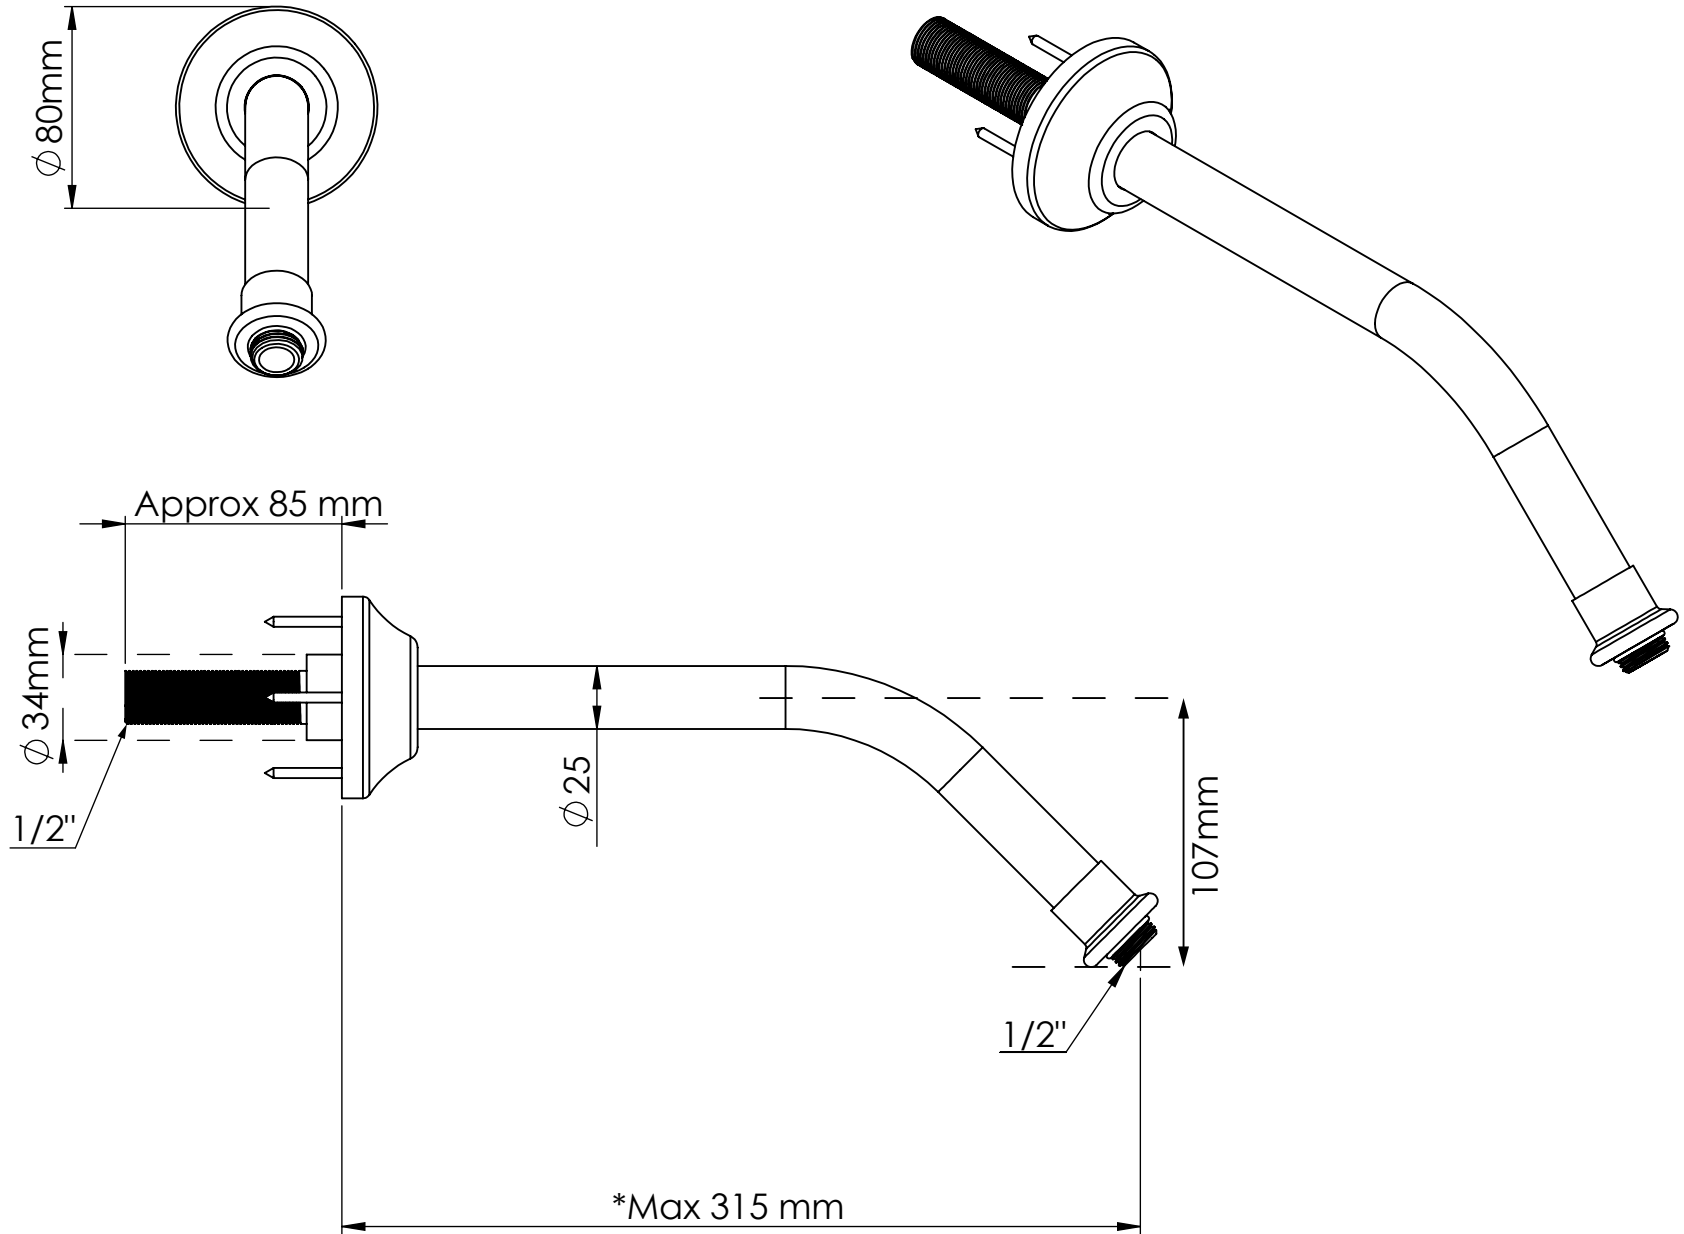

Standard Version - DAD1922

\* Shower arm can be cut down on site to required length

 <b>DRUMMONDS</b>	<i>DAD1922</i> PRODUCT CODE	04 VERSION	13.03.2020 DATE
---	--------------------------------	---------------	--------------------

**Notes:**

- Shower arm can be cut down on site to required length
- 2gpm flow restrictor fitted as standard

#	NAME	QTY
1	Bracket	1
2	Screw M8x1"	4
3	Olive	1
4	Nut	1
5	Escutcheon	1
6	Pipe	1
7	O-ring	1