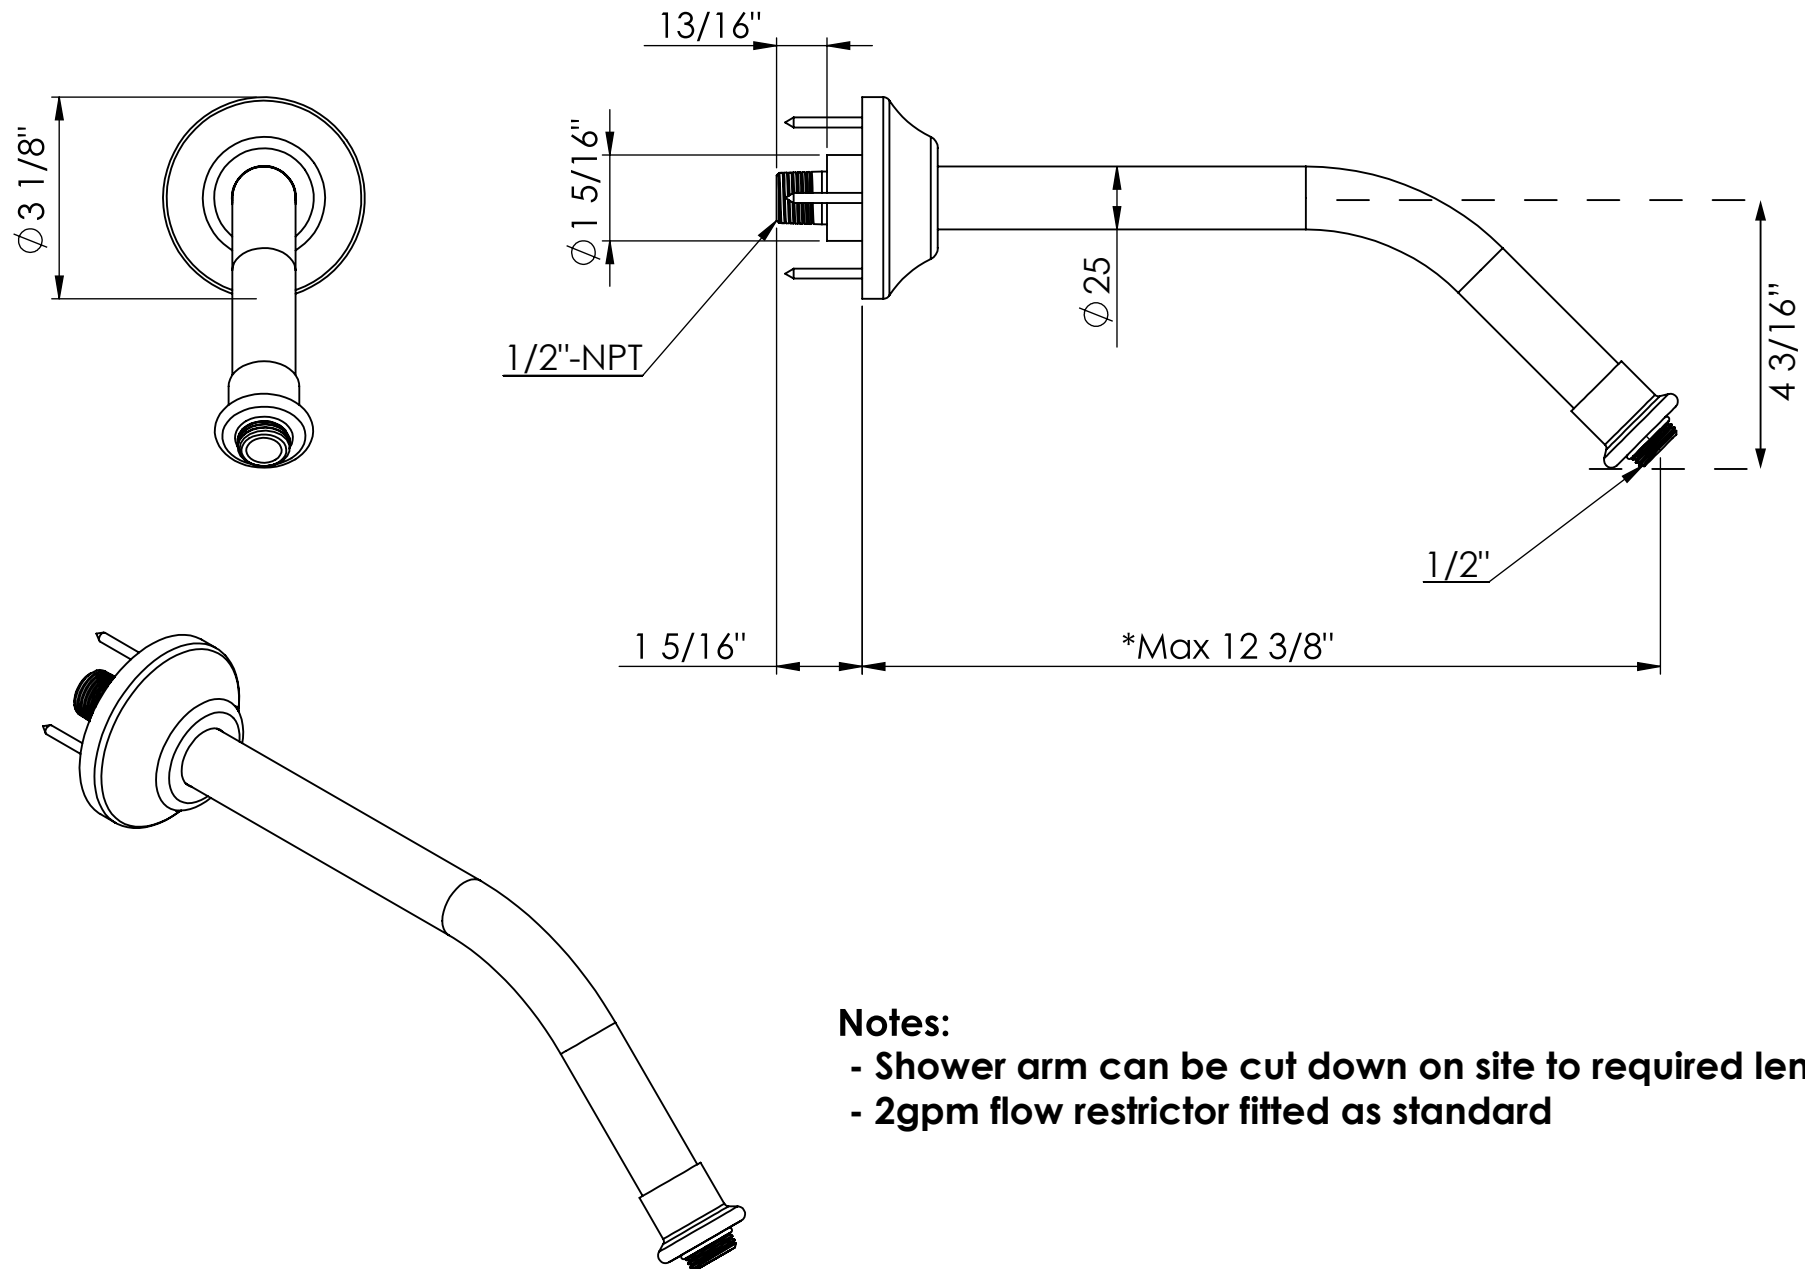

Standard Version - DAD1922

\* Shower arm can be cut down on site to required length

 <b>DRUMMONDS</b>	<i>DAD1922</i> PRODUCT CODE	04 VERSION	13.03.2020 DATE
---	--------------------------------	---------------	--------------------

**Notes:**

- Shower arm can be cut down on site to required length
- 2gpm flow restrictor fitted as standard

#	NAME	QTY
1	Bracket	1
2	Screw M8x1"	4
3	Olive	1
4	Nut	1
5	Escutcheon	1
6	Pipe	1
7	O-ring	1