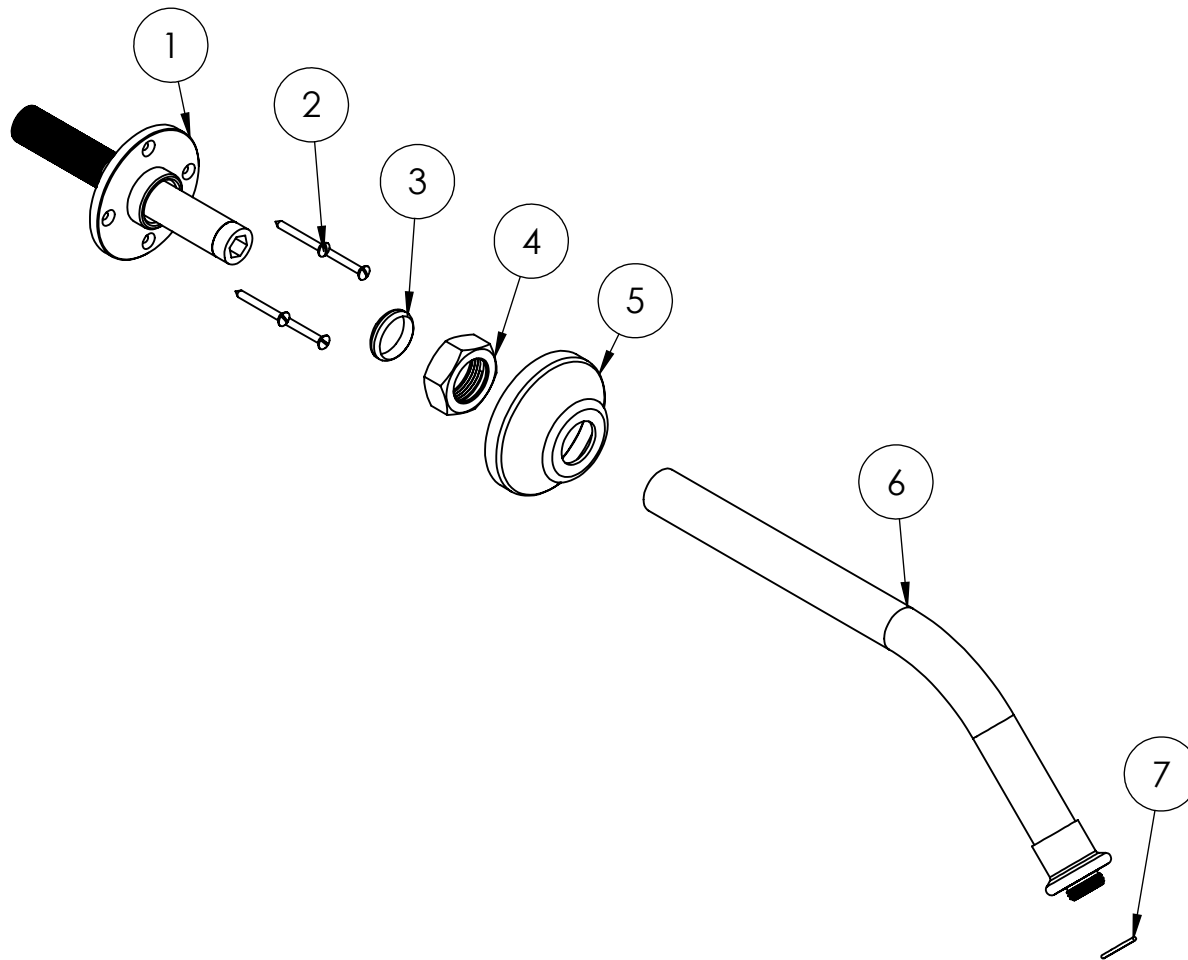

Standard Version - DAD1922

\* Shower arm can be cut down on site to required length

 <b>DRUMMONDS</b>	<i>DAD1922</i> PRODUCT CODE	04 VERSION	13.03.2020 DATE
---	--------------------------------	---------------	--------------------

**Notes:**

- Shower arm can be cut down on site to required length
- 2gpm flow restrictor fitted as standard

#	NAME	QTY
1	Bracket	1
2	Screw M8x1"	4
3	Olive	1
4	Nut	1
5	Escutcheon	1
6	Pipe	1
7	O-ring	1