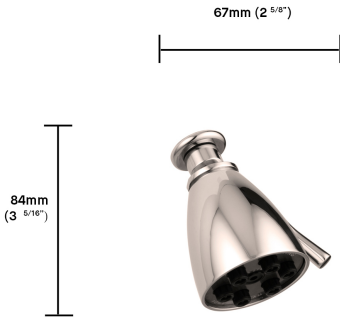

# Adjustable Shower Rose

Featuring seven jets, this adjustable shower rose allows you to transition between a combination of spray types with a simple rotation of the handle. Its cylindrical, compact frame is ideal for concentrating water pressure.

## ADJUSTABLE SHOWER ROSE

### ADJUSTABLE SHOWER ROSE SPECIFICATIONS

Width (mm)	79
Style	Shower Head
Certificate	IAPMO, MA