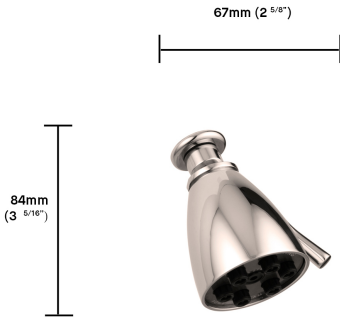

SHOWERS

Adjustable Shower Rose

Featuring seven jets, this adjustable shower rose allows you to transition between a combination of spray types with a simple rotation of the handle. Its cylindrical, compact frame is ideal for concentrating water pressure.

PRICE GBP

FINISH	PRODUCT CODE	£ (EXC. VAT)
Unlacquered Brass	DAD1923B	540
Polished Nickel	DAD1923N	495
Polished Chrome	DAD1923C	495
Brushed Nickel	DAD1923Q	645
Antique Brushed Brass	DAD1923V	645
Antique Nickel	DAD1923W	645
Brushed Brass	DAD1923X	645
Antique Bronze	DAD1923Y	645
Antique Brass	DAD1923Z	645

ADJUSTABLE SHOWER ROSE

ADJUSTABLE SHOWER ROSE SPECIFICATIONS

Width (mm)	79
Style	Shower Head
Certificate	IAPMO, MA

FINISH VARIATIONS

Unlacquered Brass

A Natural Live Brass Finish

Polished Nickel

A Softer Silver Finish