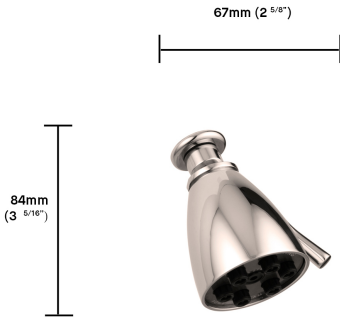

SHOWERS

Adjustable Shower Rose

Featuring seven jets, this adjustable shower rose allows you to transition between a combination of spray types with a simple rotation of the handle. Its cylindrical, compact frame is ideal for concentrating water pressure.

PRICE USD

FINISH	PRODUCT CODE	\$ (EXC. TAX)
Unlacquered Brass	DAD1923B	840
Polished Nickel	DAD1923N	770
Polished Chrome	DAD1923C	770
Brushed Nickel	DAD1923Q	1,005
Antique Brushed Brass	DAD1923V	1,005
Antique Nickel	DAD1923W	1,005
Brushed Brass	DAD1923X	1,005
Antique Bronze	DAD1923Y	1,005
Antique Brass	DAD1923Z	1,005

ADJUSTABLE SHOWER ROSE

ADJUSTABLE SHOWER ROSE SPECIFICATIONS

Style	Shower Head
Certificate	IAPMO, MA

FINISH VARIATIONS

Unlacquered Brass

A Natural Live Brass Finish

Polished Nickel

A Softer Silver Finish