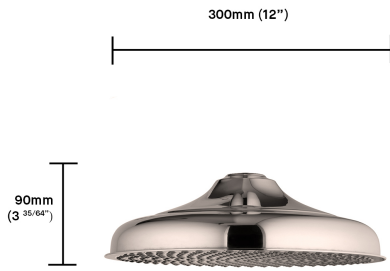

SHOWERS

Grand Shower Rose 300mm (12")

The Grand Shower Rose has been designed specifically to go with our full range of showers : its uncomplicated curves perfectly complements the look. To complete your shower, please choose a shower arm and the appropriate trim sets to complete your preferred shower set up. It is available in two sizes: 200mm (8") or 300mm (12"). The product is discontinued.

PRICE EUR

FINISH

Polished Chrome

PRODUCT CODE

DAD1926C

€ (EXC. VAT)

520

GRAND SHOWER ROSE 300MM (12")

GRAND SHOWER ROSE 300MM (12") SPECIFICATIONS

Width (mm)	300
Range	The Grand
Style	Shower Head

FINISH VARIATIONS

Polished Chrome

A Bright, Clean Option