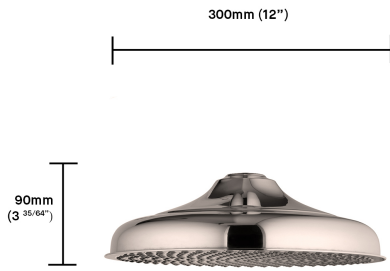

# *Grand Shower Rose* *300mm (12")*

The Grand Shower Rose has been designed specifically to go with our full range of showers : its uncomplicated curves perfectly complements the look. To complete your shower, please choose a shower arm and the appropriate trim sets to complete your preferred shower set up. It is available in two sizes: 200mm (8") or 300mm (12"). The product is discontinued.

## GRAND SHOWER ROSE 300MM (12")

### GRAND SHOWER ROSE 300MM (12") SPECIFICATIONS

Width (mm)	300
Range	The Grand
Style	Shower Head