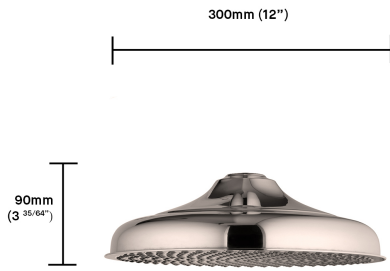

SHOWERS

Grand Shower Rose *300mm (12")*

The Grand Shower Rose has been designed specifically to go with our full range of showers : its uncomplicated curves perfectly complements the look. To complete your shower, please choose a shower arm and the appropriate trim sets to complete your preferred shower set up. It is available in two sizes: 200mm (8") or 300mm (12"). The product is discontinued.

PRICE USD

FINISH

Polished Chrome

PRODUCT CODE

DAD1926C

\$ (EXC. TAX)

625

GRAND SHOWER ROSE 300MM (12")

GRAND SHOWER ROSE 300MM (12") SPECIFICATIONS

Range	The Grand
Style	Shower Head

FINISH VARIATIONS

Polished Chrome

A Bright, Clean Option