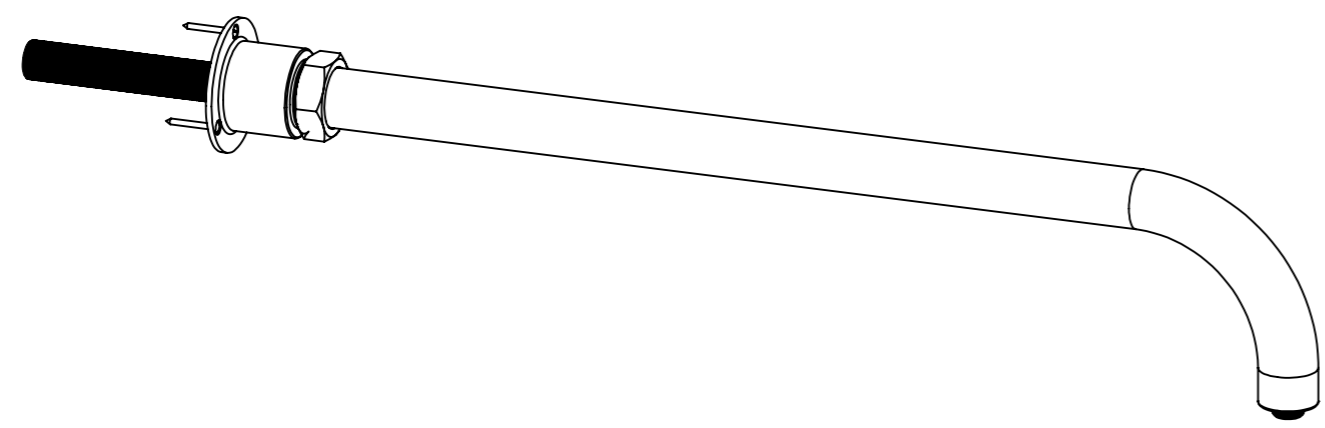

Standard Version - DAD1936

**\* Shower arm length can be cut down on site if required**

 <b>DRUMMONDS</b>	DAD1936	07	16.11.2020
	PRODUCT CODE	VERSION	DATE

US Version - DAD1936US

**Notes:**

- \* Shower arm length can be cut down on site if required
- 2gpm flow restrictor fitted as standard