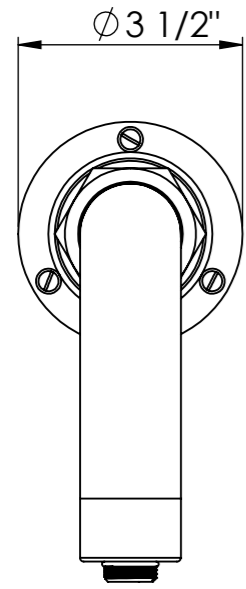

Standard Version - DAD1936

**\* Shower arm length can be cut down on site if required**

 <b>DRUMMONDS</b>	DAD1936	07	16.11.2020
	PRODUCT CODE	VERSION	DATE

US Version - DAD1936US

**Notes:**

- \* Shower arm length can be cut down on site if required
- 2gpm flow restrictor fitted as standard

# Blow Out Drawing

#	NAME	QTY
1	Pipe	1
2	Nut	1
3	Olive	1
4	Screw	3
5	Bracket	1