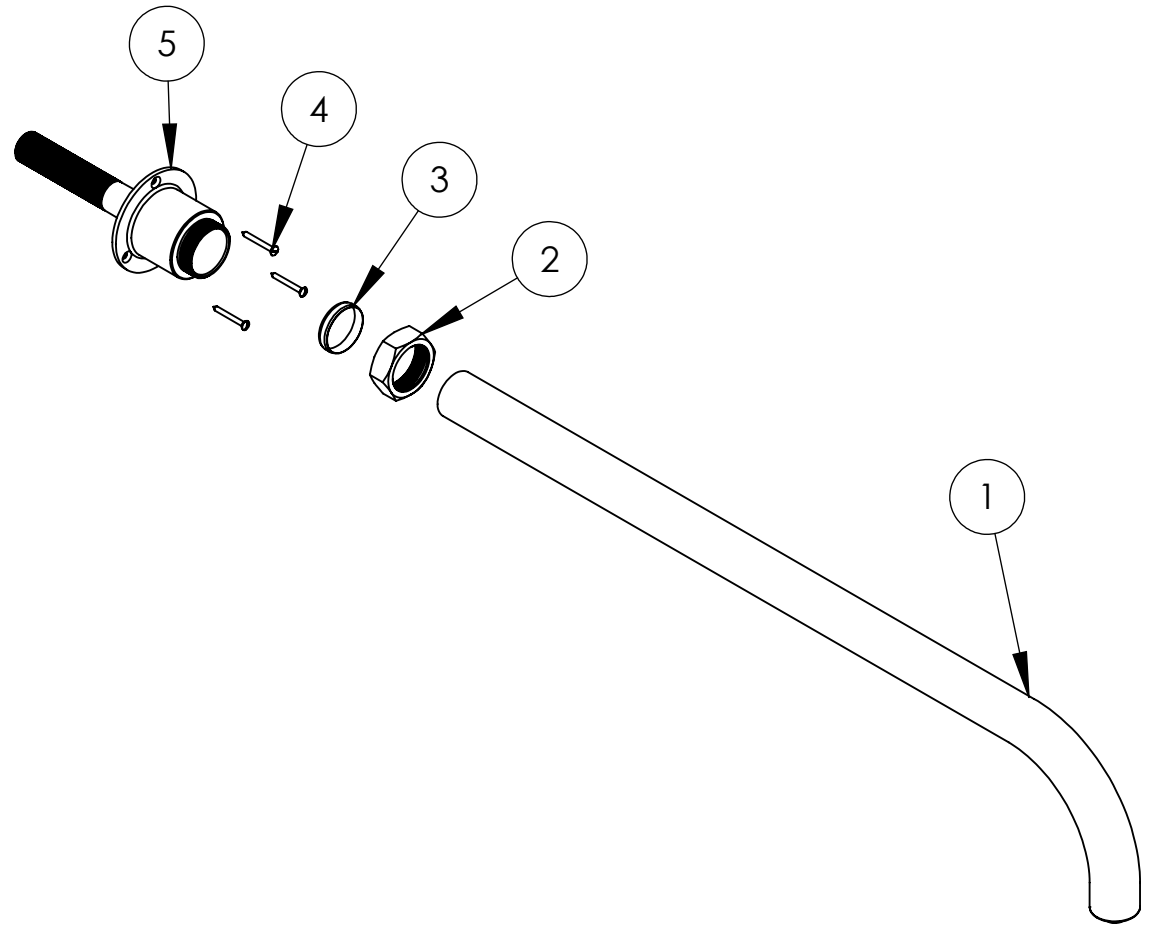

Standard Version - DAD1936

**\* Shower arm length can be cut down on site if required**

 <b>DRUMMONDS</b>	DAD1936	07	16.11.2020
	PRODUCT CODE	VERSION	DATE

US Version - DAD1936US

**Notes:**

- \* Shower arm length can be cut down on site if required
- 2gpm flow restrictor fitted as standard

# Blow Out Drawing

#	NAME	QTY
1	Pipe	1
2	Nut	1
3	Olive	1
4	Screw	3
5	Bracket	1