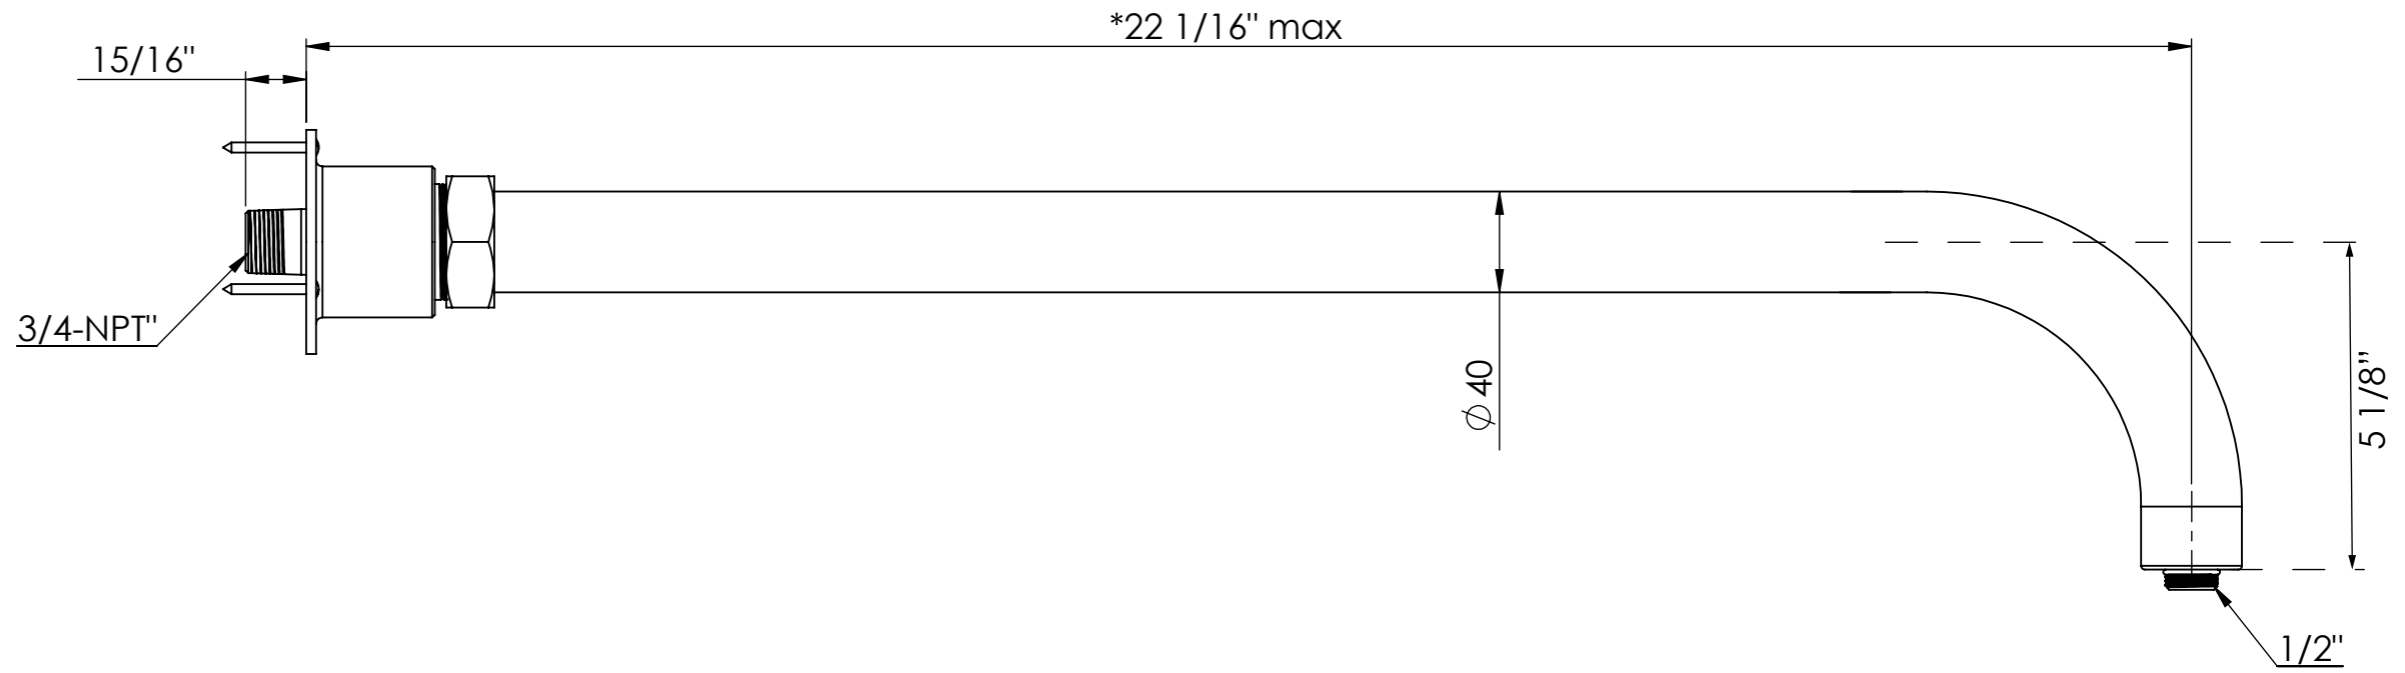

Standard Version - DAD1936

**\* Shower arm length can be cut down on site if required**

 <b>DRUMMONDS</b>	DAD1936	07	16.11.2020
	PRODUCT CODE	VERSION	DATE

US Version - DAD1936US

**Notes:**

- \* Shower arm length can be cut down on site if required
- 2gpm flow restrictor fitted as standard