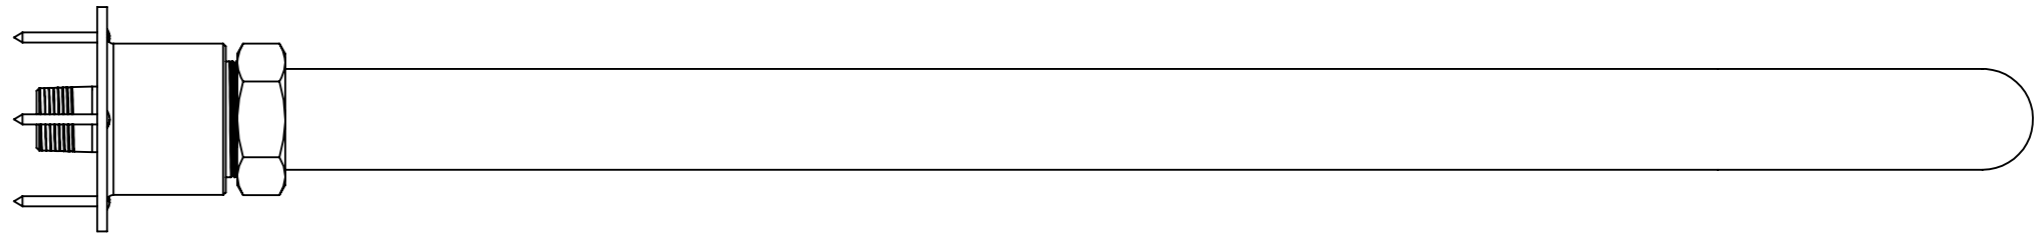

Standard Version - DAD1936

**\* Shower arm length can be cut down on site if required**

 <b>DRUMMONDS</b>	DAD1936	07	16.11.2020
	PRODUCT CODE	VERSION	DATE

US Version - DAD1936US

**Notes:**

- \* Shower arm length can be cut down on site if required
- 2gpm flow restrictor fitted as standard