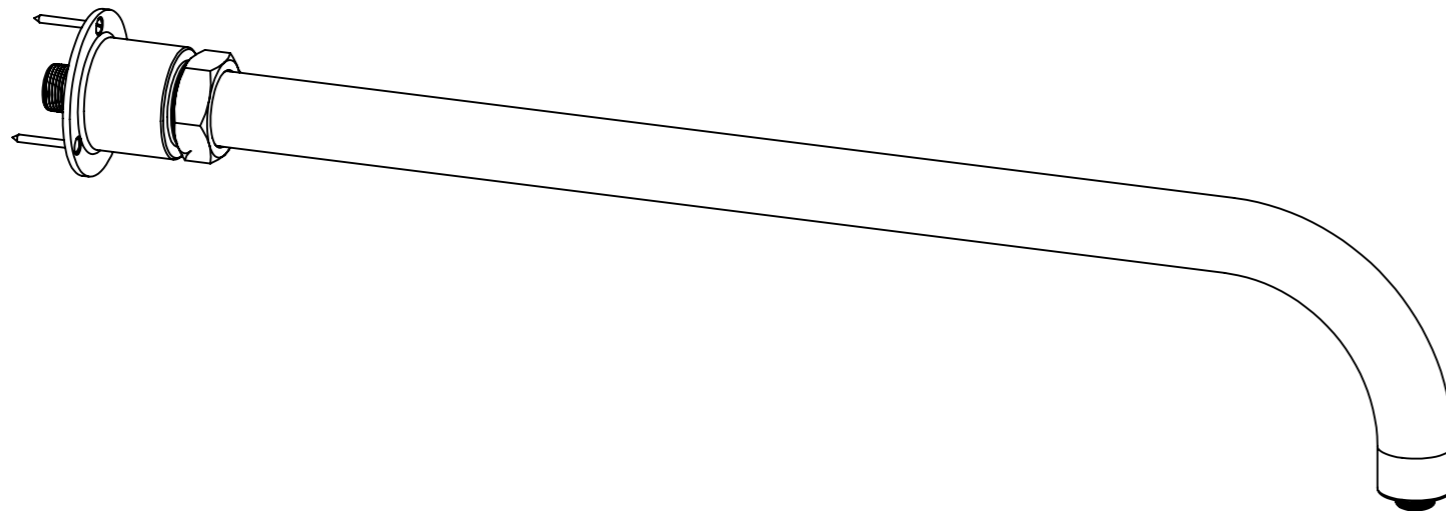

Standard Version - DAD1936

**\* Shower arm length can be cut down on site if required**

 <b>DRUMMONDS</b>	DAD1936	07	16.11.2020
	PRODUCT CODE	VERSION	DATE

US Version - DAD1936US

**Notes:**

- \* Shower arm length can be cut down on site if required
- 2gpm flow restrictor fitted as standard