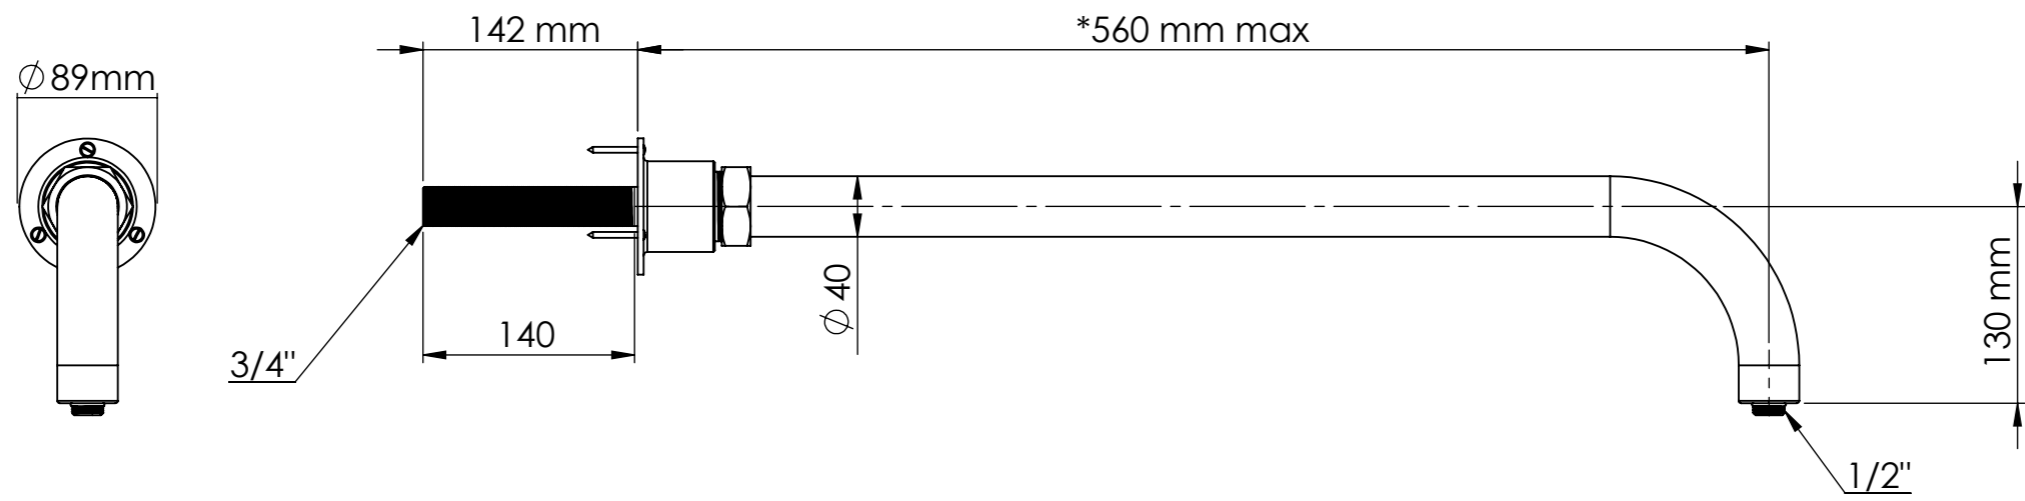

Standard Version - DAD1936

**\* Shower arm length can be cut down on site if required**

 <b>DRUMMONDS</b>	DAD1936	07	16.11.2020
	PRODUCT CODE	VERSION	DATE

US Version - DAD1936US

**Notes:**

- \* Shower arm length can be cut down on site if required
- 2gpm flow restrictor fitted as standard

# Blow Out Drawing

#	NAME	QTY
1	Pipe	1
2	Nut	1
3	Olive	1
4	Screw	3
5	Bracket	1