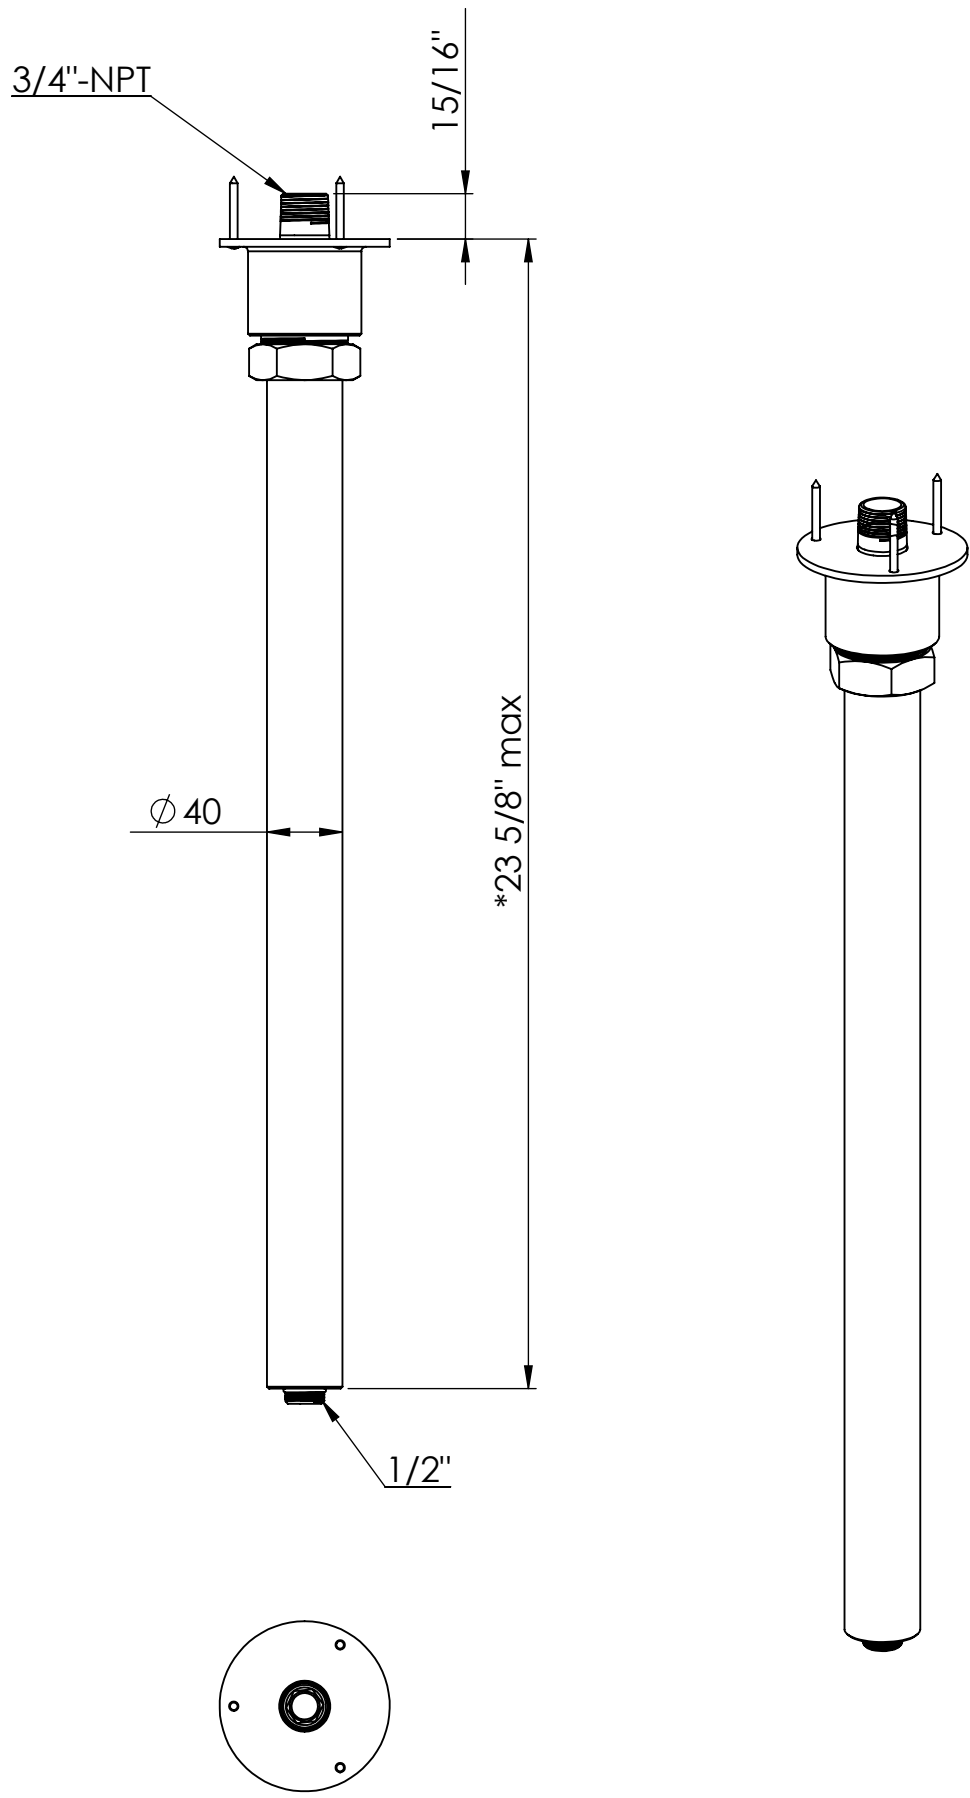

Standard Version - DAD1938

* Shower arm can be cut down on site to required length

 DRUMMONDS	<i>DAD1938</i> PRODUCT CODE	<i>04</i> VERSION	<i>26.03.2020</i> DATE
--	--------------------------------	----------------------	---------------------------

Notes:

- Shower arm can be cut down on site to required length
- 2gpm flow restrictor fitted as standard

 DRUMMONDS	<i>DAD1938US</i> PRODUCT CODE	04 VERSION	26.03.2020 DATE
---	----------------------------------	---------------	--------------------

Blow Out Drawing

#	NAME	QTY
1	Pipe	1
2	Nut	1
3	Olive	1
4	Screw	3
5	Bracket	1