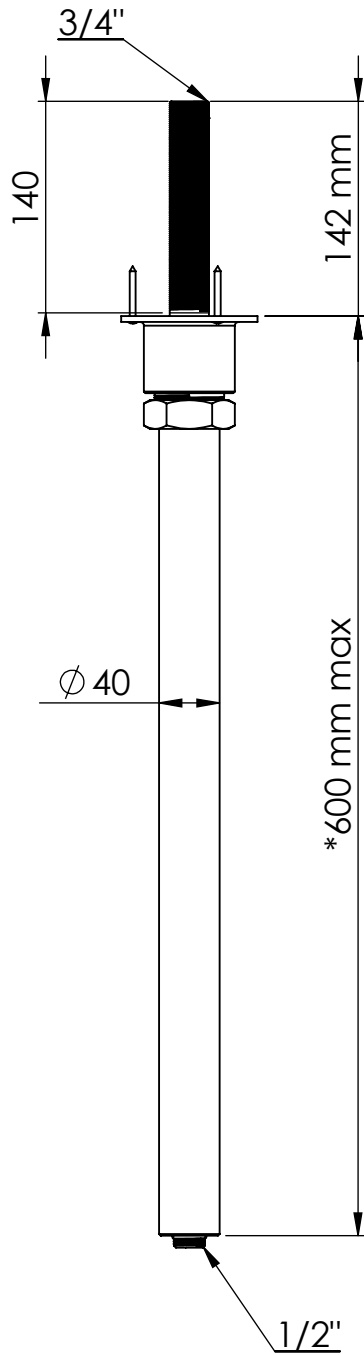

Standard Version - DAD1938

* Shower arm can be cut down on site to required length

 DRUMMONDS	<i>DAD1938</i> PRODUCT CODE	<i>04</i> VERSION	<i>26.03.2020</i> DATE
--	--------------------------------	----------------------	---------------------------

Notes:

- Shower arm can be cut down on site to required length
- 2gpm flow restrictor fitted as standard

 DRUMMONDS	<i>DAD1938US</i> PRODUCT CODE	04 VERSION	26.03.2020 DATE
---	----------------------------------	---------------	--------------------

Blow Out Drawing

#	NAME	QTY
1	Pipe	1
2	Nut	1
3	Olive	1
4	Screw	3
5	Bracket	1