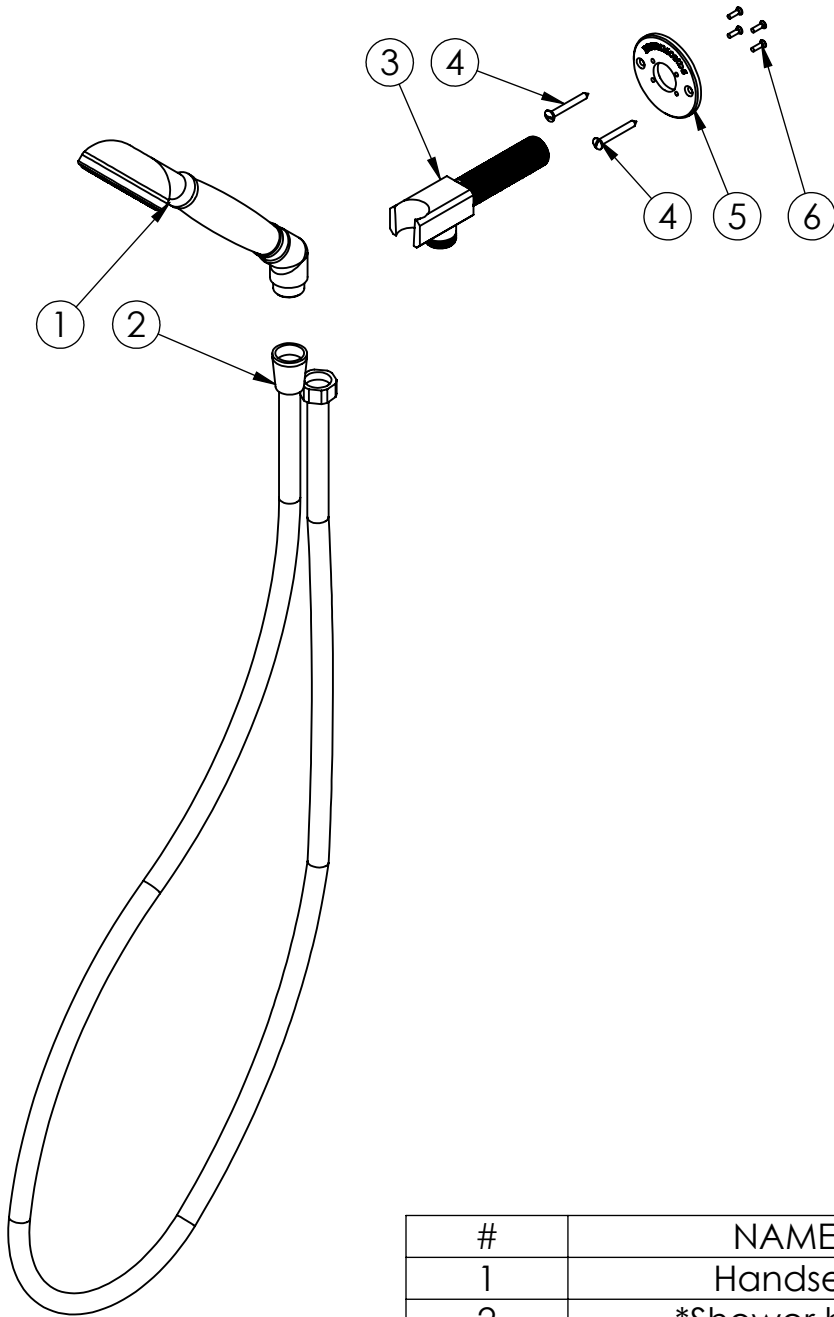

Standard Version - DAD1940

Note: UK handshower is fitted with a 12 l/m flow restriction

DRUMMONDS	DAD1940	07	28.09.2023
	PRODUCT CODE	VERSION	DATE

Note: The handshower is fitted with a 1.8g/m flow restriction

# Blow Out Drawing

#	NAME	QTY
1	Handset	1
2	*Shower hose	1
3	Wall bracket	1
4	Screw	2
5	Shield	1
6	Bolt M3	4

\*Shower hose length 1.2m / 47 1/4"