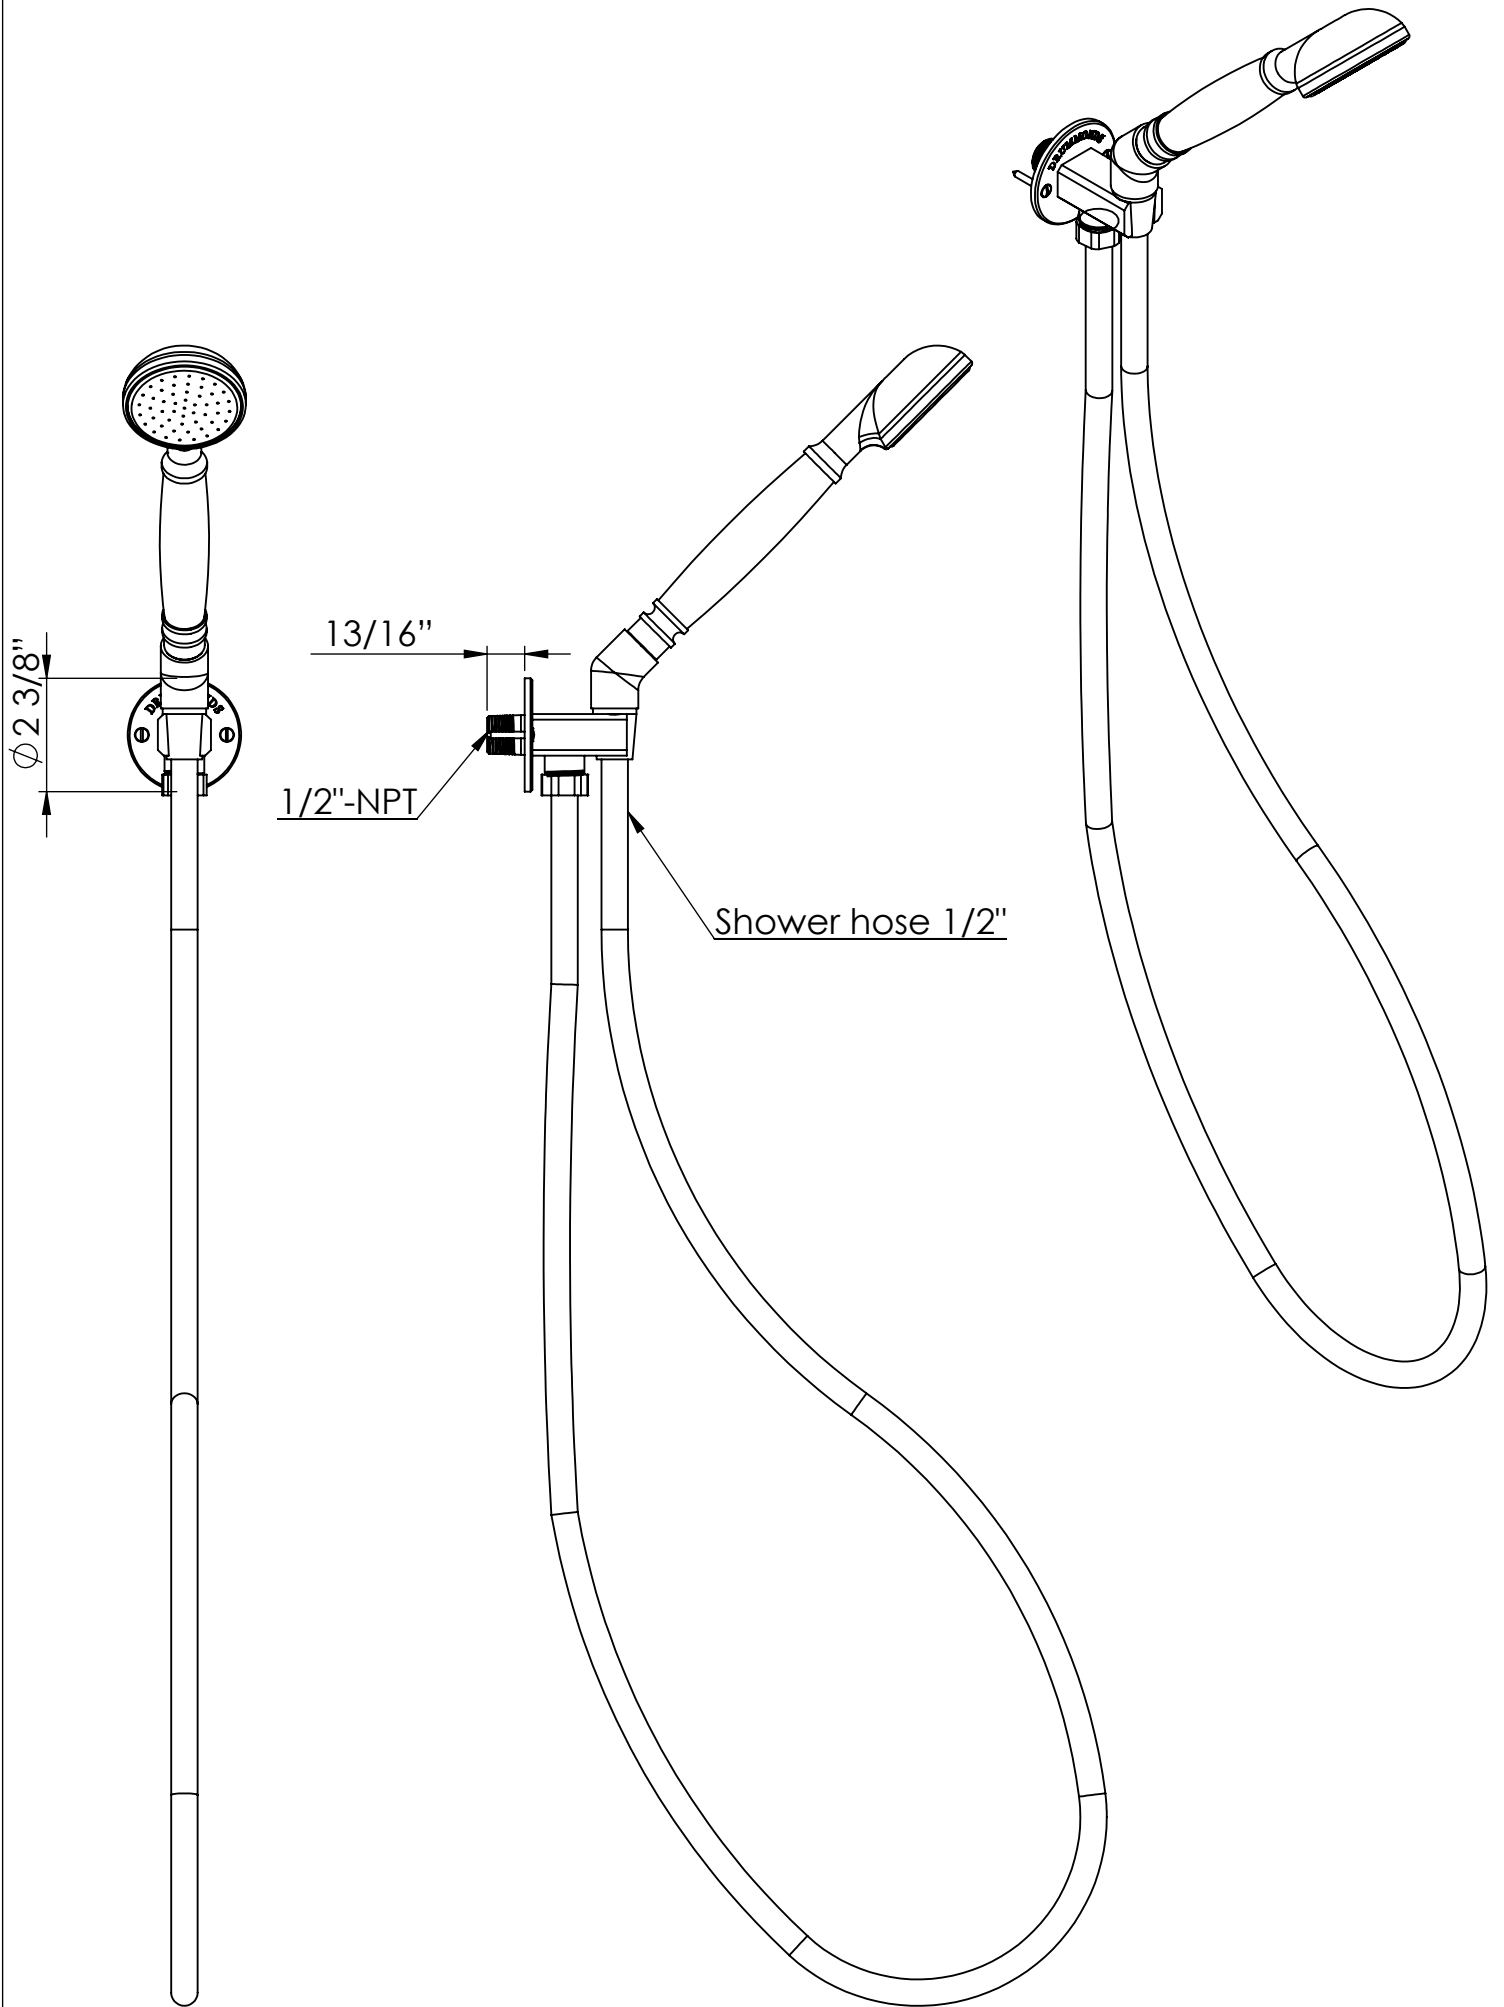

Standard Version - DAD1940

Note: UK handshower is fitted with a 12 l/m flow restriction

DRUMMONDS	DAD1940	07	28.09.2023
	PRODUCT CODE	VERSION	DATE

Note: The handshower is fitted with a 1.8g/m flow restriction

# Blow Out Drawing

#	NAME	QTY
1	Handset	1
2	*Shower hose	1
3	Wall bracket	1
4	Screw	2
5	Shield	1
6	Bolt M3	4

\*Shower hose length 1.2m / 47 1/4"