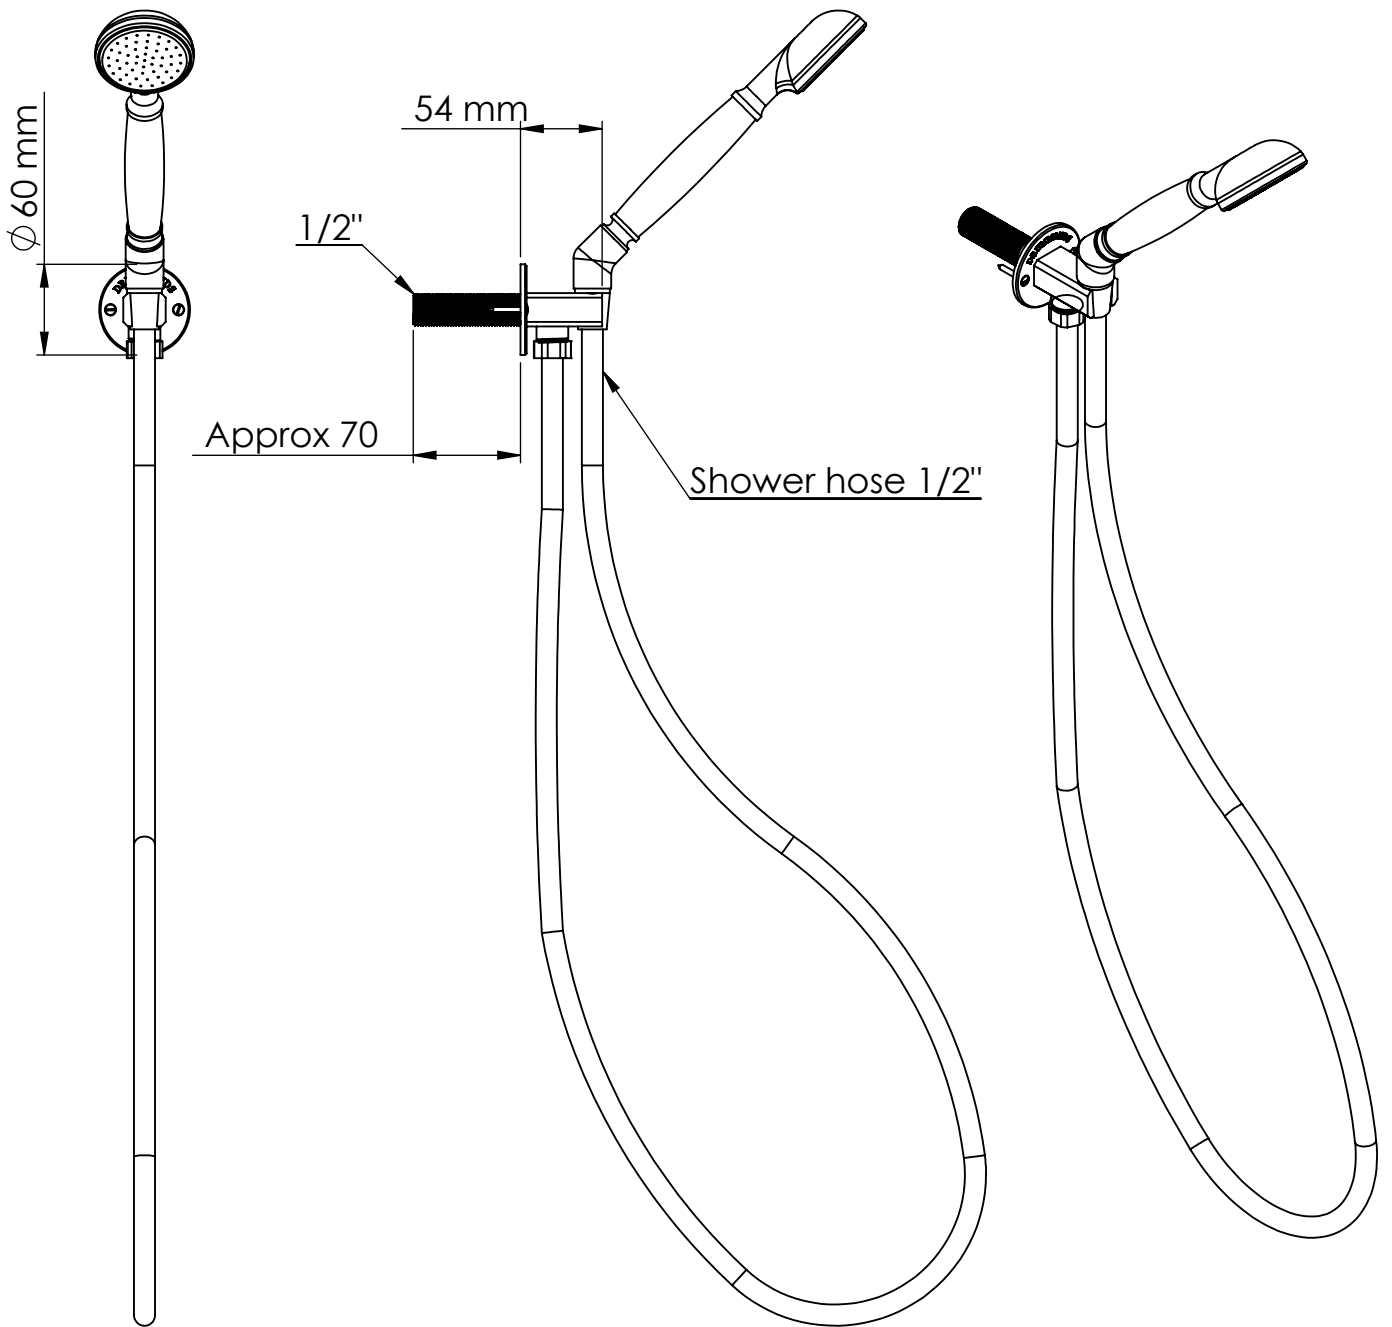

Standard Version - DAD1940

Note: UK handshower is fitted with a 12 l/m flow restriction

DRUMMONDS	DAD1940	07	28.09.2023
	PRODUCT CODE	VERSION	DATE

Note: The handshower is fitted with a 1.8g/m flow restriction

# Blow Out Drawing

#	NAME	QTY
1	Handset	1
2	*Shower hose	1
3	Wall bracket	1
4	Screw	2
5	Shield	1
6	Bolt M3	4

\*Shower hose length 1.2m / 47 1/4"