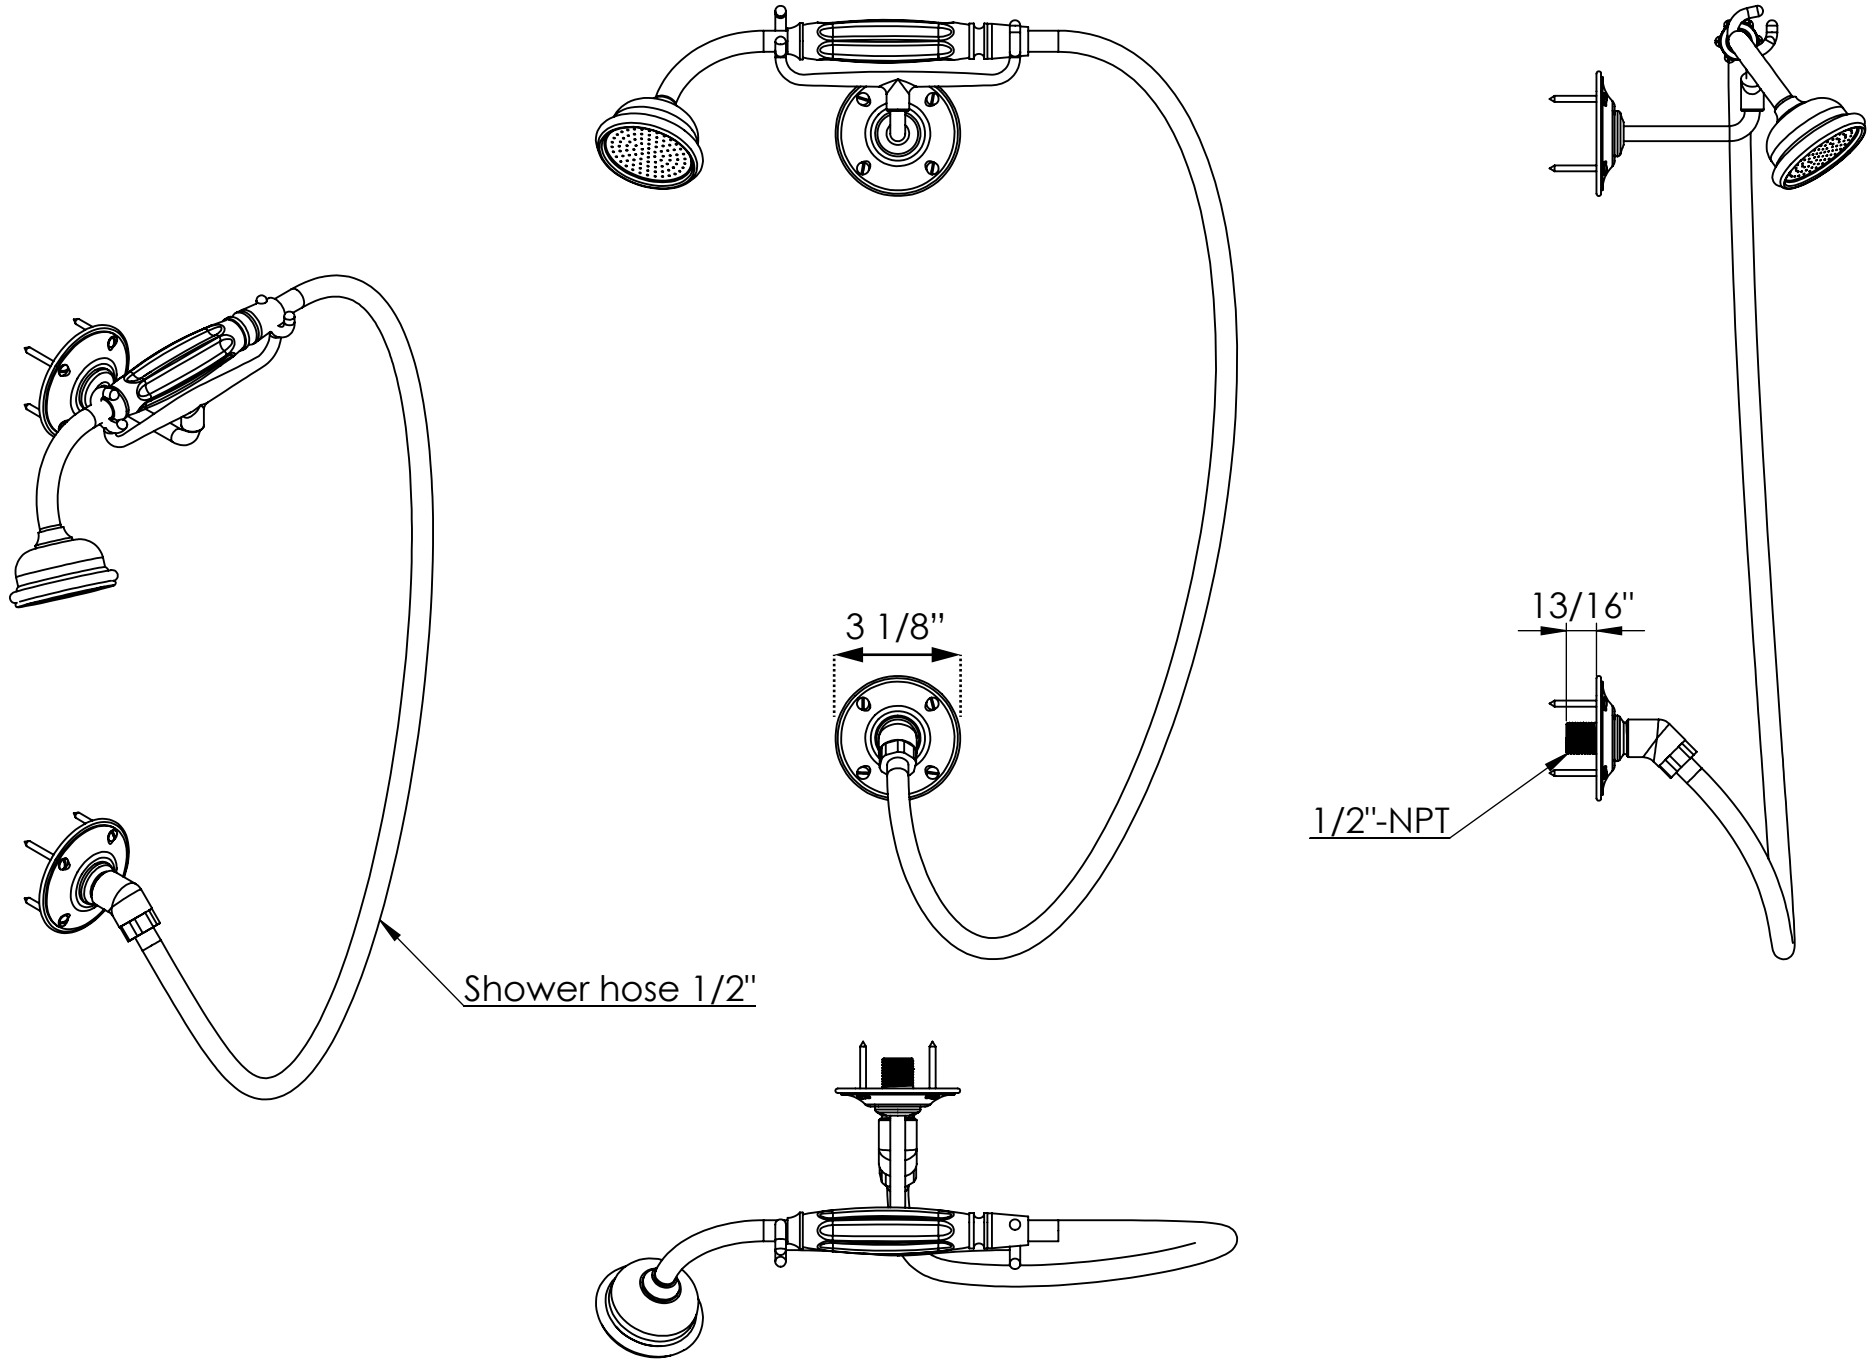

Note: UK handshower is fitted with a 12 l/m flow restriction

 DRUMMONDS	<i>DAD1951</i> PRODUCT CODE	05 VERSION	28.09.2023 DATE
--	--------------------------------	---------------	--------------------

Note: The handshower is fitted with a 1.8g/m flow restriction

 DRUMMONDS	DAD 1951US PRODUCT CODE	05 VERSION	28.09.2023 DATE
--	----------------------------	---------------	--------------------

Blow Out Drawing

#	NAME	QTY
1	Cradle	1
2	Screw	8
3	*Shower Hose	1
4	Handset	1
5	Elbow with Escutcheon	1

*Shower Hose Length 1.2m / 47 1/4"