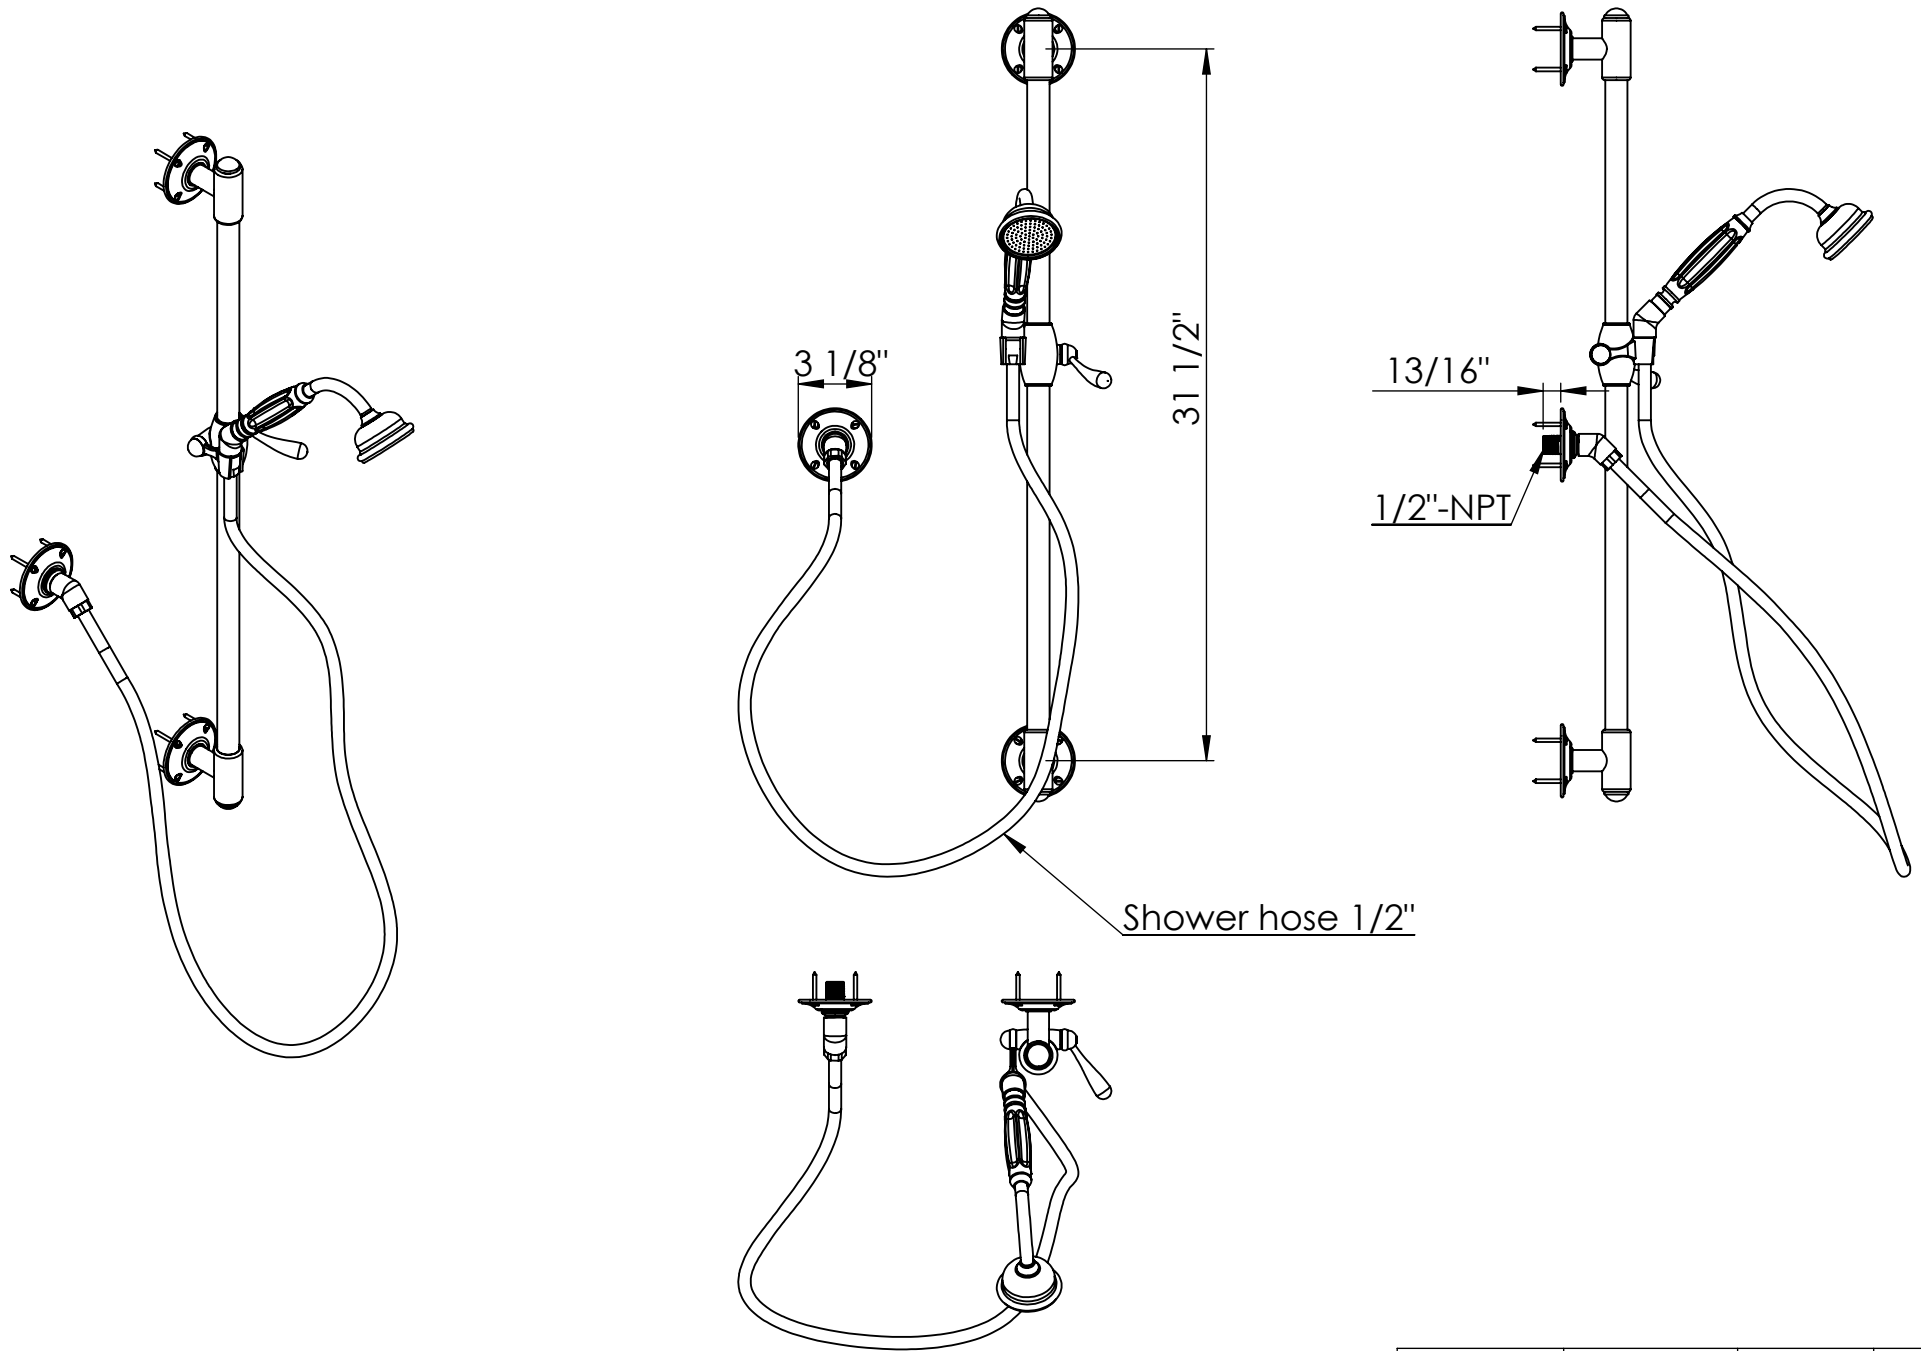

Standard Version - DAD1952

Note: UK handshower is fitted with a 12 l/m flow restriction

 <b>DRUMMONDS</b>	<i>DAD1952</i> PRODUCT CODE	06 VERSION	28.09.2023 DATE
---	--------------------------------	---------------	--------------------

US Version - DAD1952US

Note: The handshower is fitted with a 1.8g/m flow restriction

 <b>DRUMMONDS</b>	<i>DAD1952US</i>	06	28.09.2023
	PRODUCT CODE	VERSION	DATE

# Blow Out Drawing

#	NAME	QTY
1	Handset	1
2	*Shower Hose	1
3	Bracket	2
4	Handle	1
5	Pipe	1
6	Elbow with Escutcheon	1
7	Nut	2
8	Screw	12

\*Shower Hose Length 1.2m / 47 1/4"