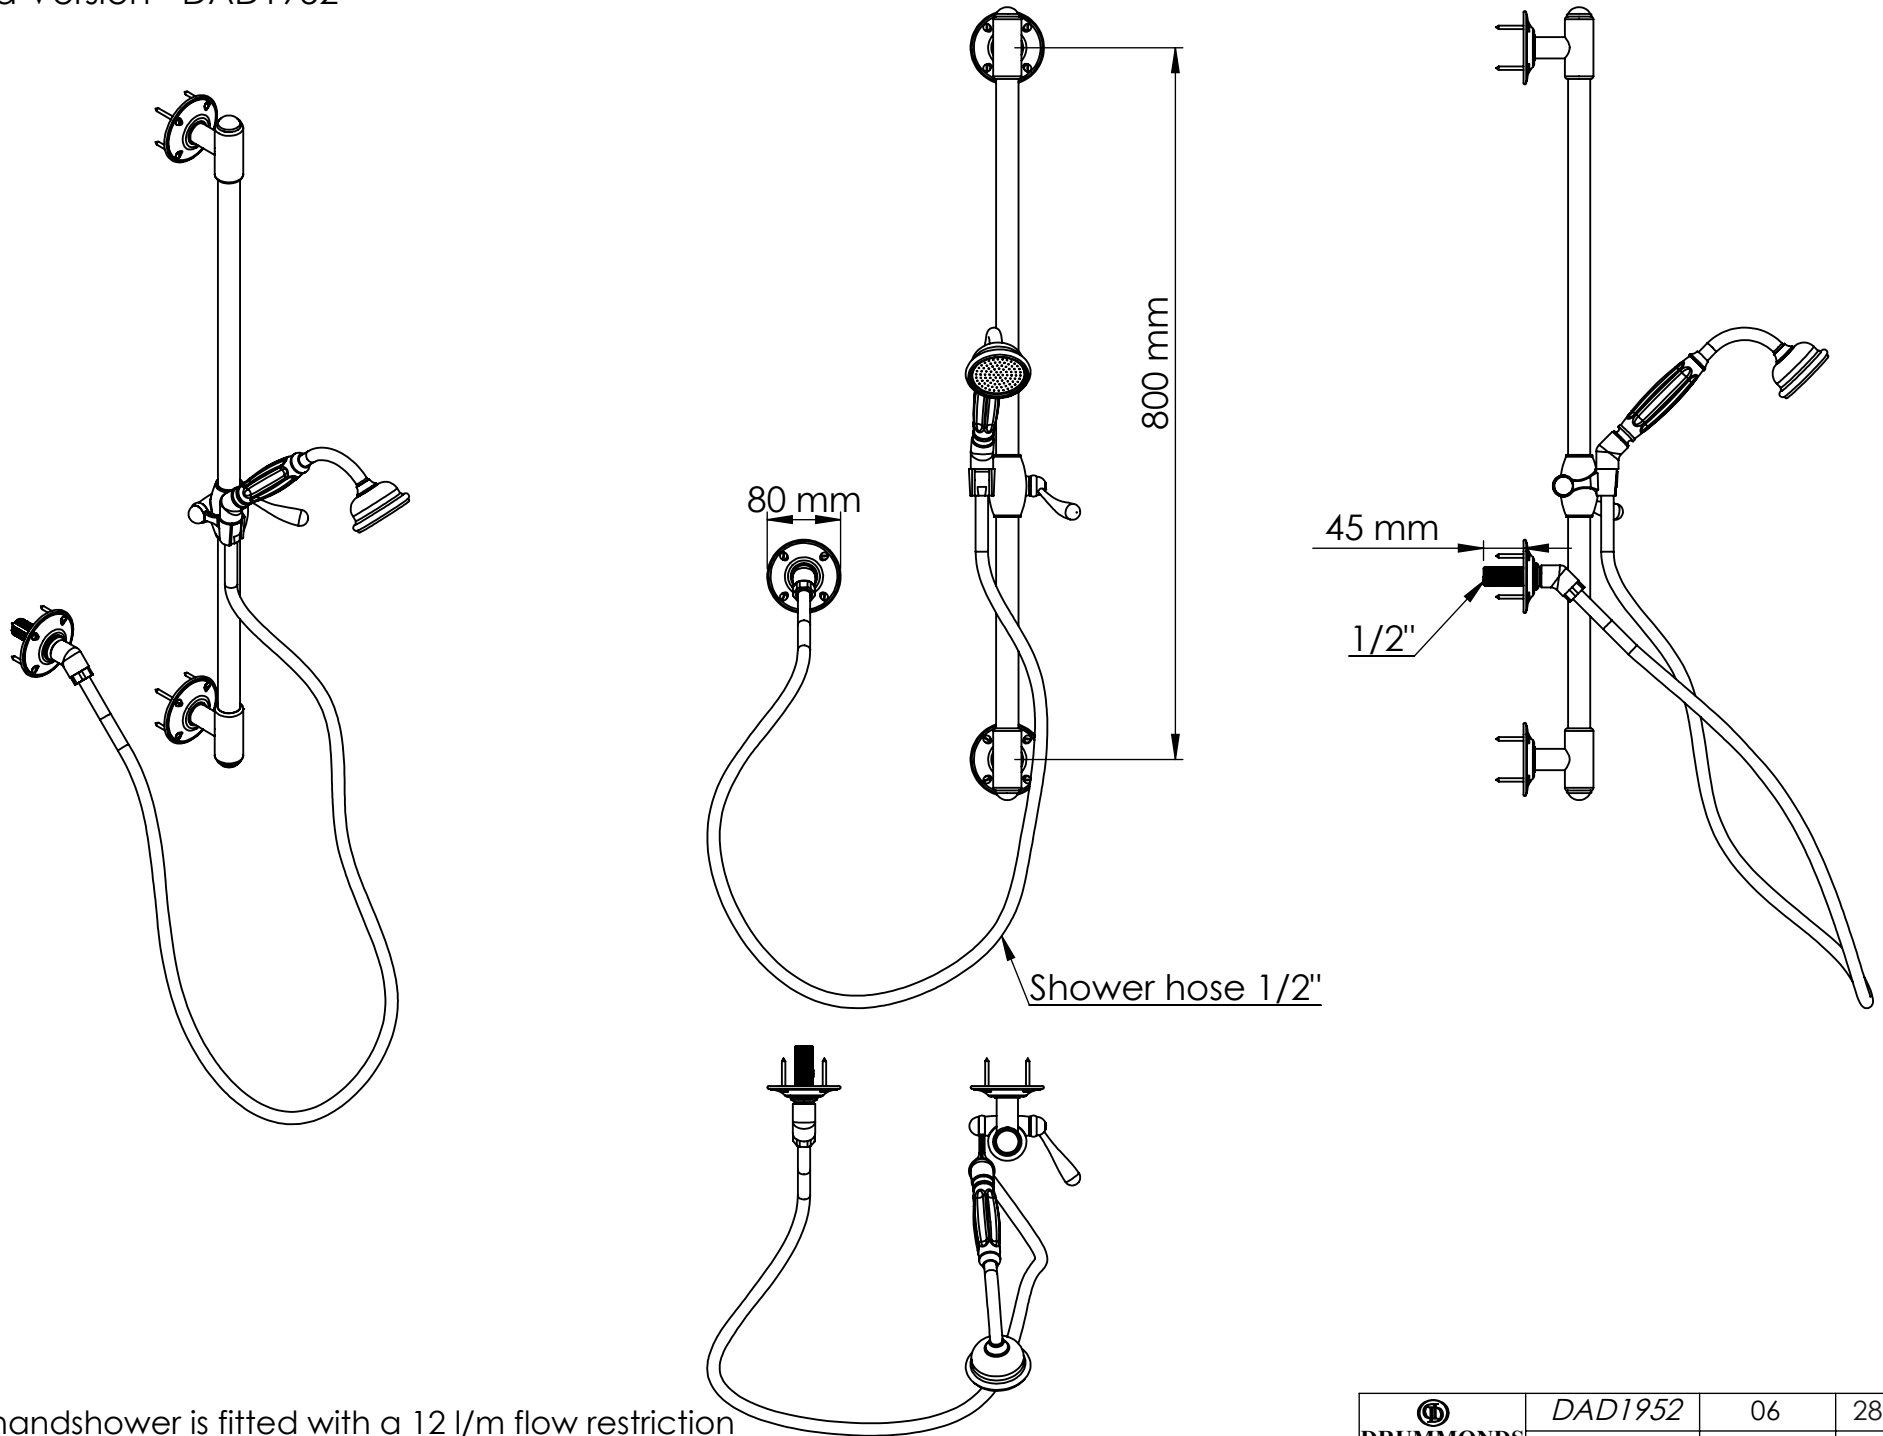

Standard Version - DAD1952

Note: UK handshower is fitted with a 12 l/m flow restriction

 <b>DRUMMONDS</b>	<i>DAD1952</i> PRODUCT CODE	06 VERSION	28.09.2023 DATE
---	--------------------------------	---------------	--------------------

US Version - DAD1952US

Note: The handshower is fitted with a 1.8g/m flow restriction

 <b>DRUMMONDS</b>	<i>DAD1952US</i>	06	28.09.2023
	PRODUCT CODE	VERSION	DATE

# Blow Out Drawing

#	NAME	QTY
1	Handset	1
2	*Shower Hose	1
3	Bracket	2
4	Handle	1
5	Pipe	1
6	Elbow with Escutcheon	1
7	Nut	2
8	Screw	12

\*Shower Hose Length 1.2m / 47 1/4"