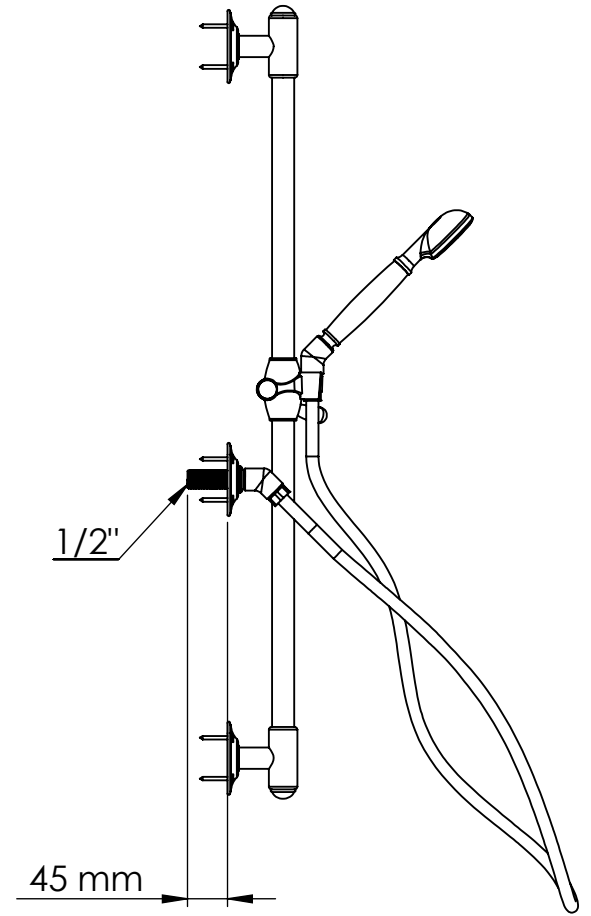

Standard Version - DAD1964

Note: UK handshower is fitted with a 12 l/m flow restriction

 DRUMMONDS	<i>DAD1964</i>	02	28.09.2023
	PRODUCT CODE	VERSION	DATE

Note: The handshower is fitted with a 1.8g/m flow restriction

 DRUMMONDS	DAD1964US	02	28.09.2023
	PRODUCT CODE	VERSION	DATE

Blow Out Drawing

#	NAME	QTY
1	Handset	1
2	*Shower Hose	1
3	Bracket	2
4	Handle	1
5	Pipe	1
6	Elbow with Escutcheon	1
7	Nut	2
8	Screw	12

*Shower Hose Length 1.2m / 47 1/4"