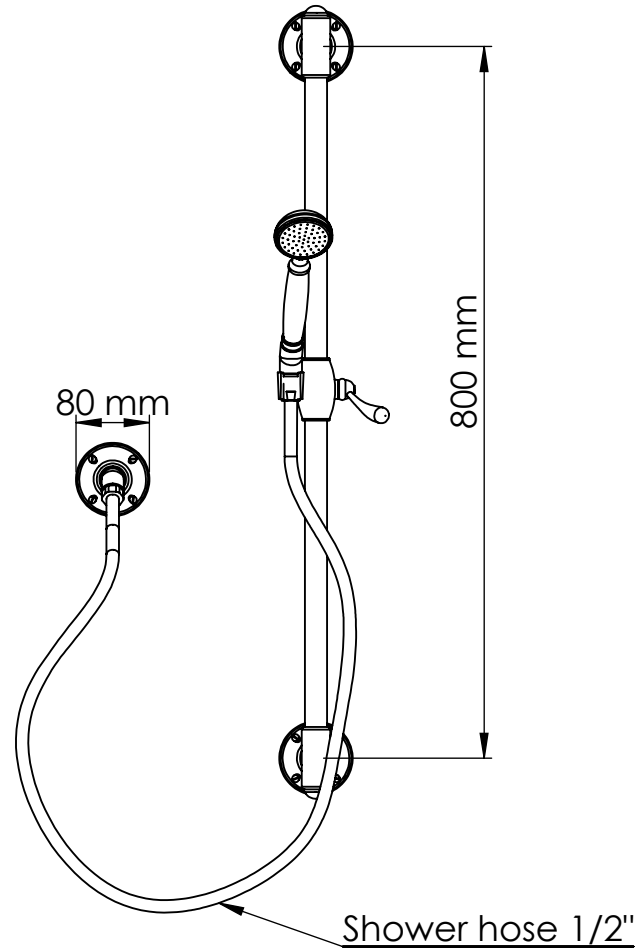

Standard Version - DAD1964

Note: UK handshower is fitted with a 12 l/m flow restriction

 DRUMMONDS	<i>DAD1964</i>	02	28.09.2023
	PRODUCT CODE	VERSION	DATE

Note: The handshower is fitted with a 1.8g/m flow restriction

 DRUMMONDS	DAD1964US	02	28.09.2023
	PRODUCT CODE	VERSION	DATE

Blow Out Drawing

#	NAME	QTY
1	Handset	1
2	*Shower Hose	1
3	Bracket	2
4	Handle	1
5	Pipe	1
6	Elbow with Escutcheon	1
7	Nut	2
8	Screw	12

*Shower Hose Length 1.2m / 47 1/4"