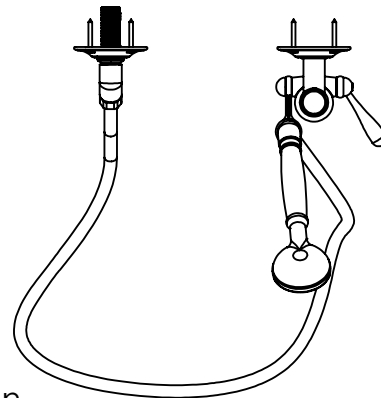

Standard Version - DAD1964

Note: UK handshower is fitted with a 12 l/m flow restriction

 DRUMMONDS	<i>DAD1964</i>	02	28.09.2023
	PRODUCT CODE	VERSION	DATE

Note: The handshower is fitted with a 1.8g/m flow restriction

 DRUMMONDS	DAD1964US	02	28.09.2023
	PRODUCT CODE	VERSION	DATE

Blow Out Drawing

#	NAME	QTY
1	Handset	1
2	*Shower Hose	1
3	Bracket	2
4	Handle	1
5	Pipe	1
6	Elbow with Escutcheon	1
7	Nut	2
8	Screw	12

*Shower Hose Length 1.2m / 47 1/4"