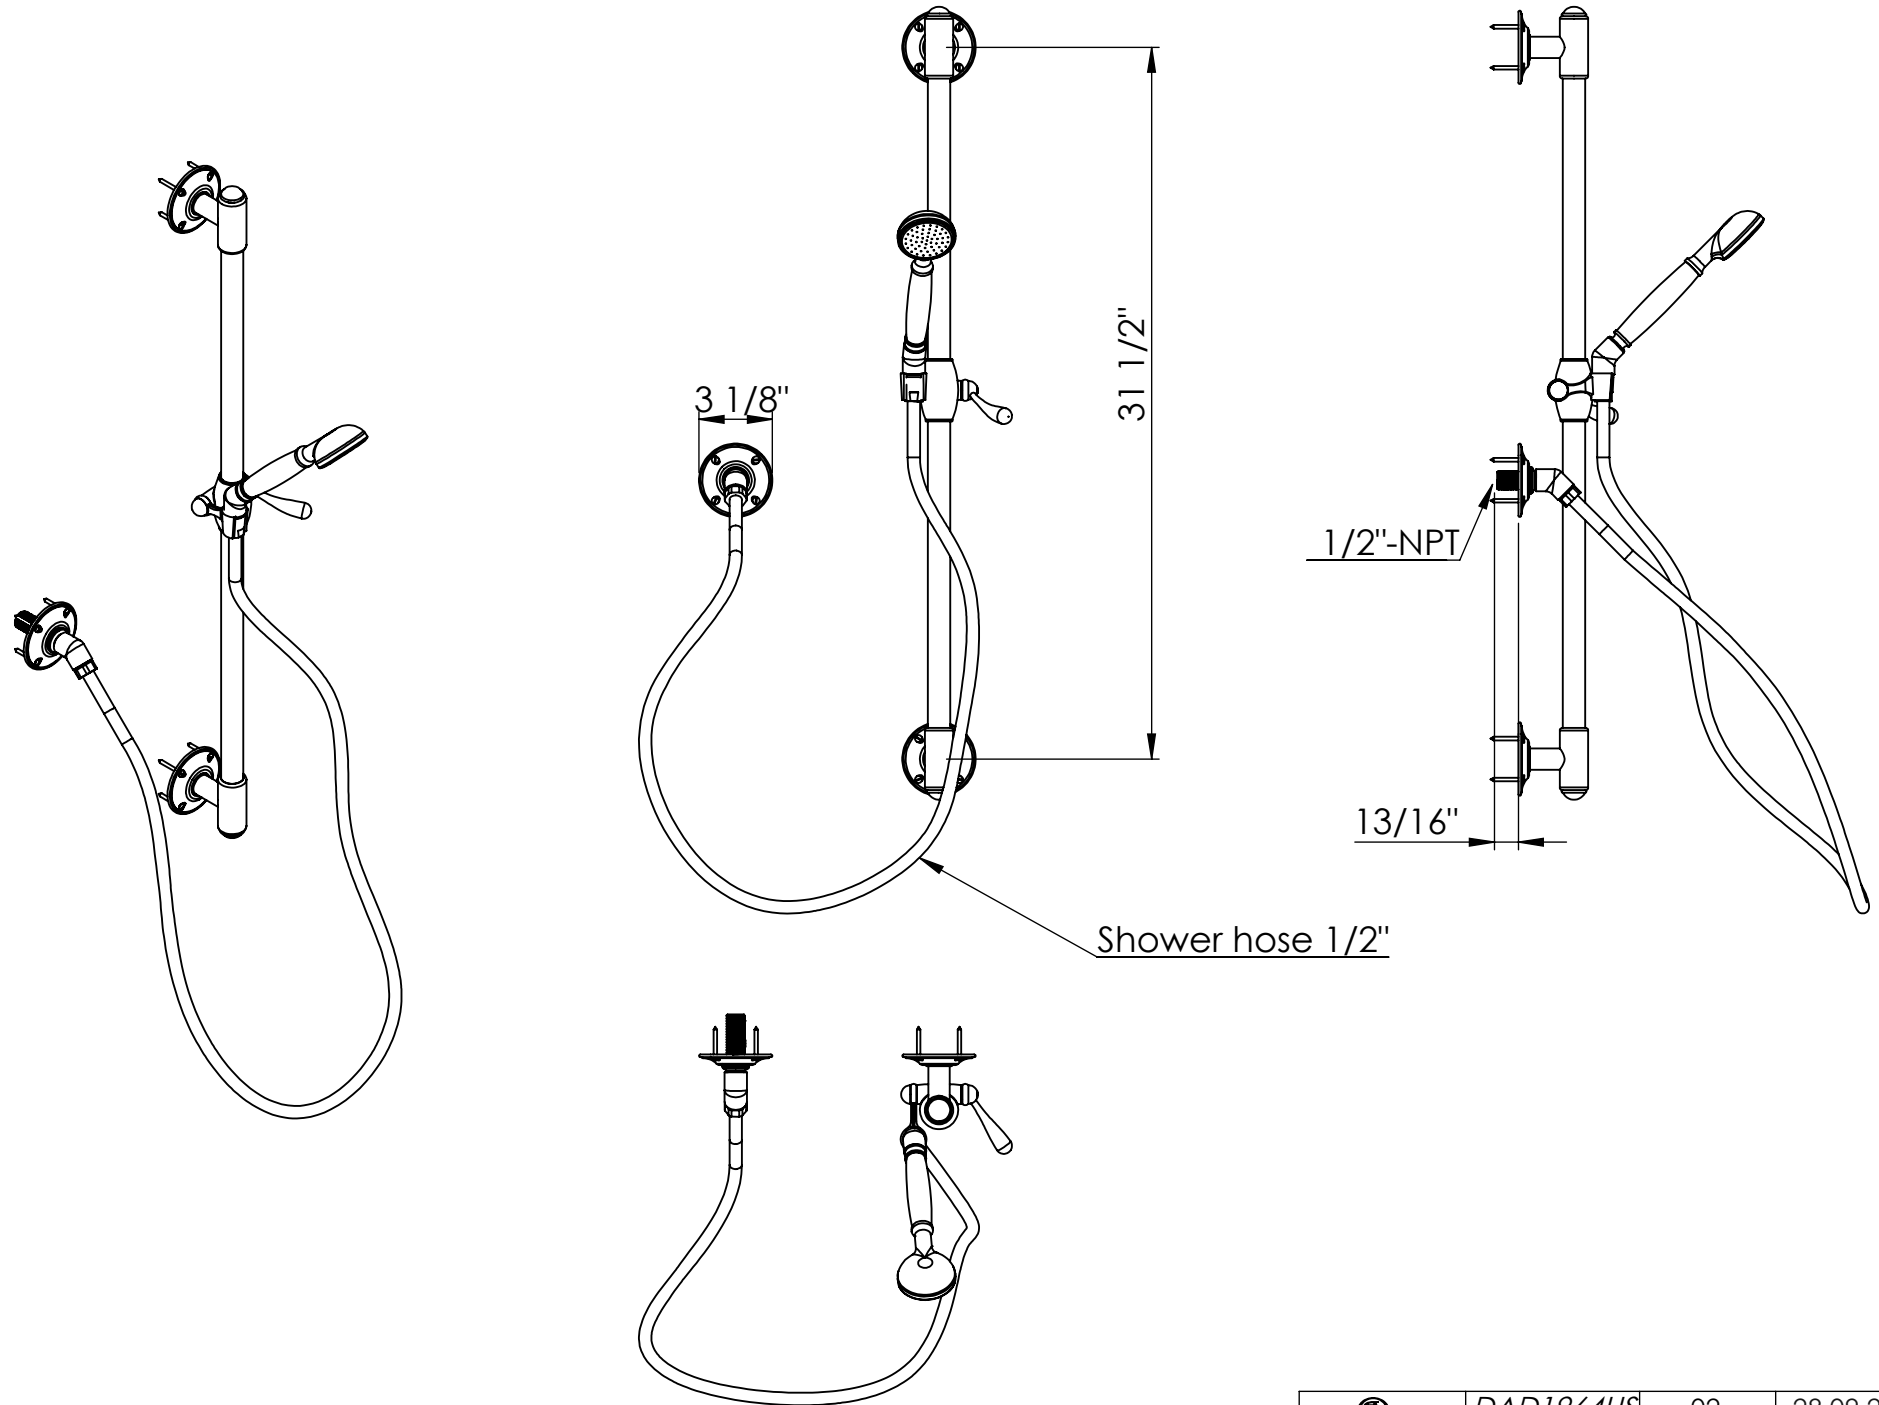

Standard Version - DAD1964

Note: UK handshower is fitted with a 12 l/m flow restriction

 DRUMMONDS	<i>DAD1964</i>	02	28.09.2023
	PRODUCT CODE	VERSION	DATE

Note: The handshower is fitted with a 1.8g/m flow restriction

 DRUMMONDS	DAD1964US	02	28.09.2023
	PRODUCT CODE	VERSION	DATE

Blow Out Drawing

#	NAME	QTY
1	Handset	1
2	*Shower Hose	1
3	Bracket	2
4	Handle	1
5	Pipe	1
6	Elbow with Escutcheon	1
7	Nut	2
8	Screw	12

*Shower Hose Length 1.2m / 47 1/4"