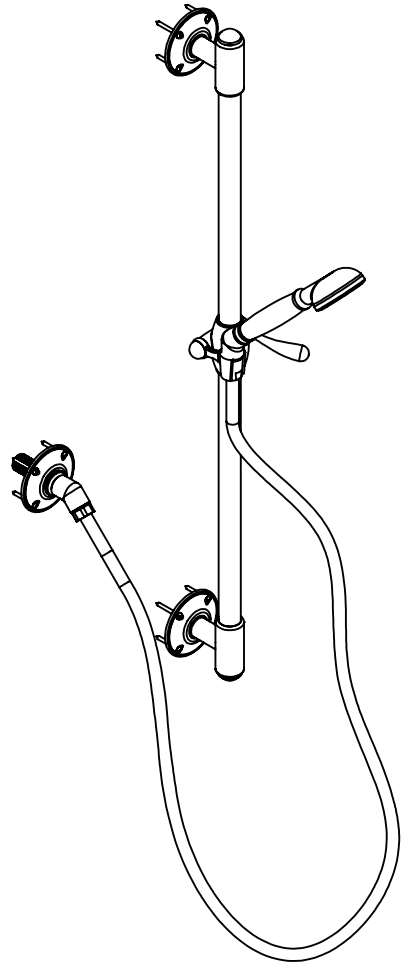

Standard Version - DAD1964

Note: UK handshower is fitted with a 12 l/m flow restriction

 DRUMMONDS	<i>DAD1964</i>	02	28.09.2023
	PRODUCT CODE	VERSION	DATE

Note: The handshower is fitted with a 1.8g/m flow restriction

 DRUMMONDS	DAD1964US	02	28.09.2023
	PRODUCT CODE	VERSION	DATE

Blow Out Drawing

#	NAME	QTY
1	Handset	1
2	*Shower Hose	1
3	Bracket	2
4	Handle	1
5	Pipe	1
6	Elbow with Escutcheon	1
7	Nut	2
8	Screw	12

*Shower Hose Length 1.2m / 47 1/4"