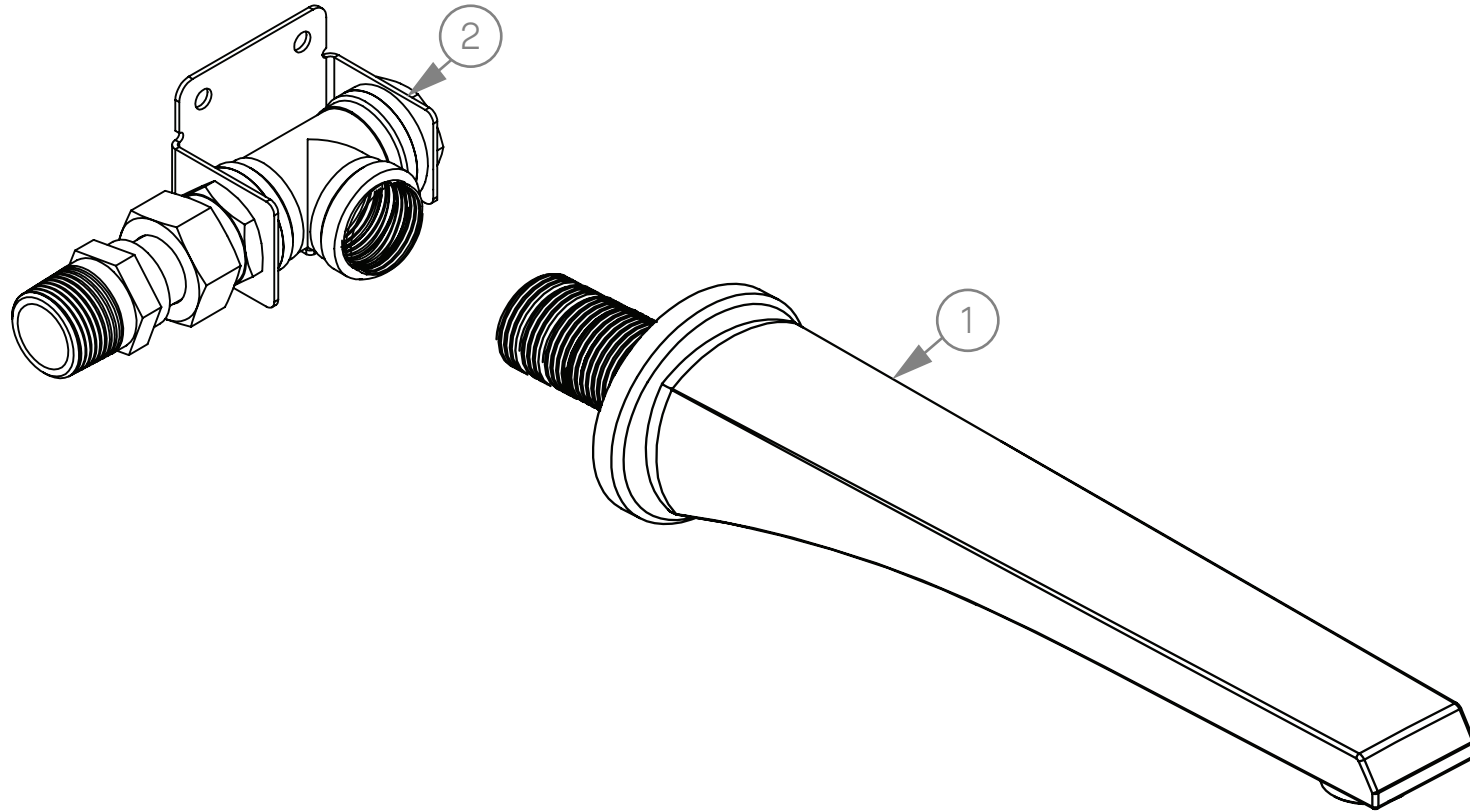

STANDARD VERSION

	DAD1979	Hudson Wall Spout	1	20.03.2026
	Product Code	Product	Version	Date

**BLOW OUT DRAWING
STANDARD VERSION**

#	COMPONENT	QTY
1	Spout	1
2	Rough In	1

US VERSION

	DAD1979US	Hudson Wall Spout	1	20.03.2026
	Product Code	Product	Version	Date

**BLOW OUT DRAWING
US VERSION**

#	COMPONENT	QTY
1	Spout	1
2	Rough In with 3/4" NPT	1