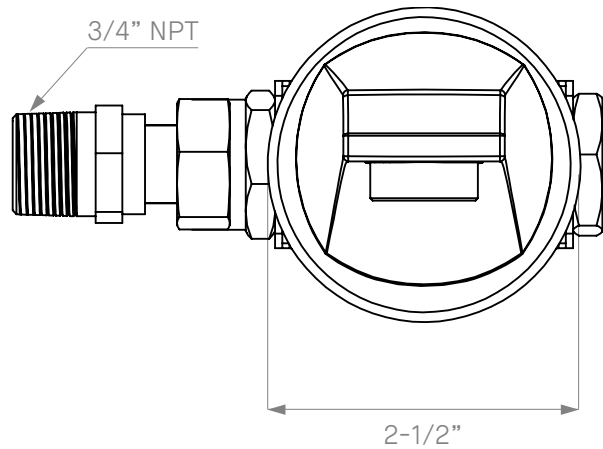

STANDARD VERSION

	DAD1979	Hudson Wall Spout	1	20.03.2026
	Product Code	Product	Version	Date

**BLOW OUT DRAWING
STANDARD VERSION**

#	COMPONENT	QTY
1	Spout	1
2	Rough In	1

US VERSION

	DAD1979US	Hudson Wall Spout	1	20.03.2026
	Product Code	Product	Version	Date

**BLOW OUT DRAWING
US VERSION**

#	COMPONENT	QTY
1	Spout	1
2	Rough In with 3/4" NPT	1