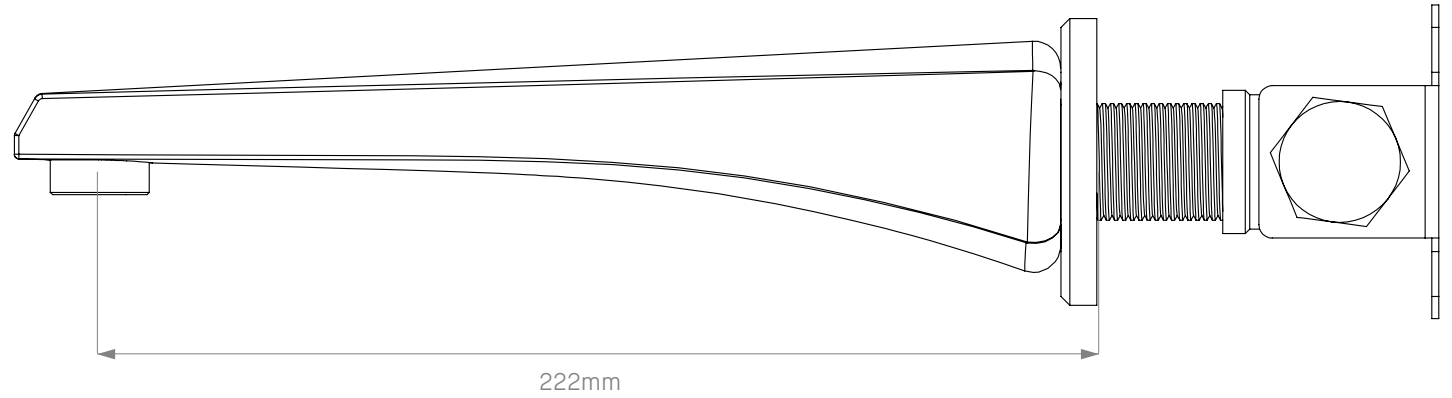

STANDARD VERSION

	DAD1979	Hudson Wall Spout	1	20.03.2026
	Product Code	Product	Version	Date

**BLOW OUT DRAWING
STANDARD VERSION**

#	COMPONENT	QTY
1	Spout	1
2	Rough In	1

US VERSION

	DAD1979US	Hudson Wall Spout	1	20.03.2026
	Product Code	Product	Version	Date

**BLOW OUT DRAWING
US VERSION**

#	COMPONENT	QTY
1	Spout	1
2	Rough In with 3/4" NPT	1