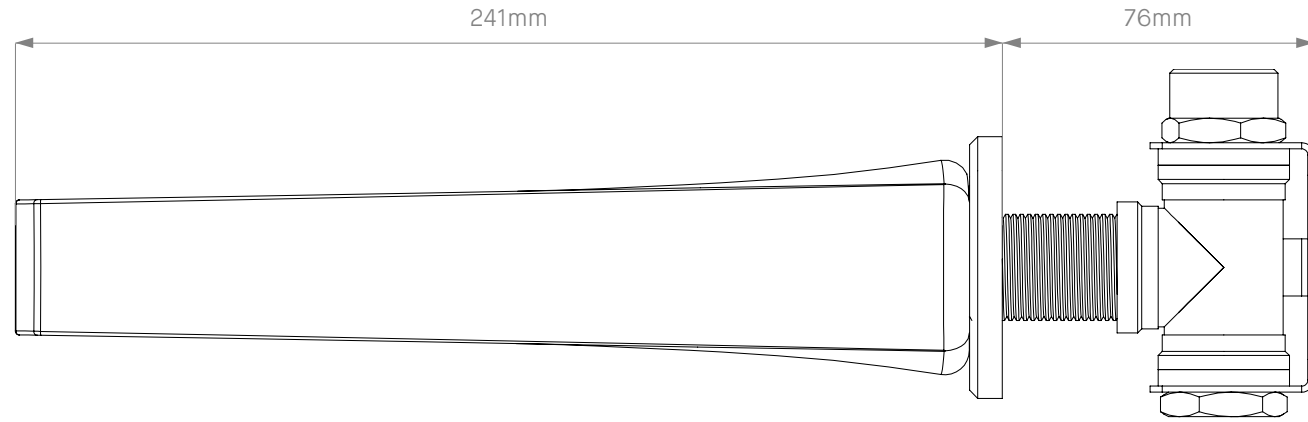

STANDARD VERSION

	DAD1979	Hudson Wall Spout	1	20.03.2026
	Product Code	Product	Version	Date

**BLOW OUT DRAWING
STANDARD VERSION**

#	COMPONENT	QTY
1	Spout	1
2	Rough In	1

US VERSION

	DAD1979US	Hudson Wall Spout	1	20.03.2026
	Product Code	Product	Version	Date

**BLOW OUT DRAWING
US VERSION**

#	COMPONENT	QTY
1	Spout	1
2	Rough In with 3/4" NPT	1