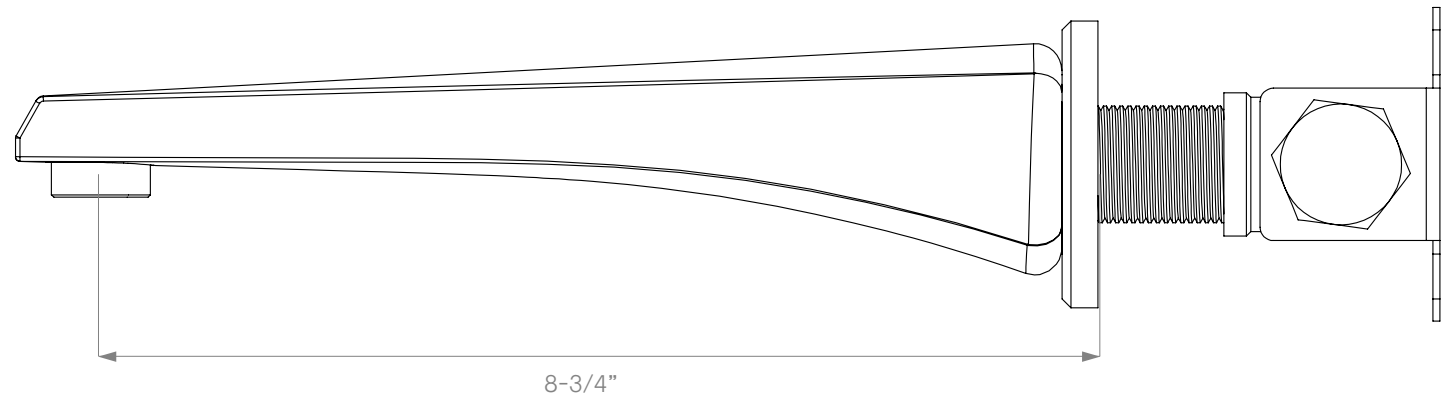

STANDARD VERSION

	DAD1979	Hudson Wall Spout	1	20.03.2026
	Product Code	Product	Version	Date

**BLOW OUT DRAWING
STANDARD VERSION**

#	COMPONENT	QTY
1	Spout	1
2	Rough In	1

US VERSION

	DAD1979US	Hudson Wall Spout	1	20.03.2026
	Product Code	Product	Version	Date

**BLOW OUT DRAWING
US VERSION**

#	COMPONENT	QTY
1	Spout	1
2	Rough In with 3/4" NPT	1