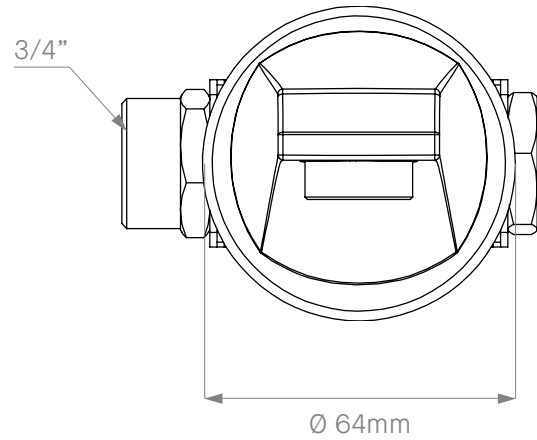

STANDARD VERSION

	DAD1979	Hudson Wall Spout	1	20.03.2026
	Product Code	Product	Version	Date

**BLOW OUT DRAWING
STANDARD VERSION**

#	COMPONENT	QTY
1	Spout	1
2	Rough In	1

US VERSION

	DAD1979US	Hudson Wall Spout	1	20.03.2026
	Product Code	Product	Version	Date

**BLOW OUT DRAWING
US VERSION**

#	COMPONENT	QTY
1	Spout	1
2	Rough In with 3/4" NPT	1