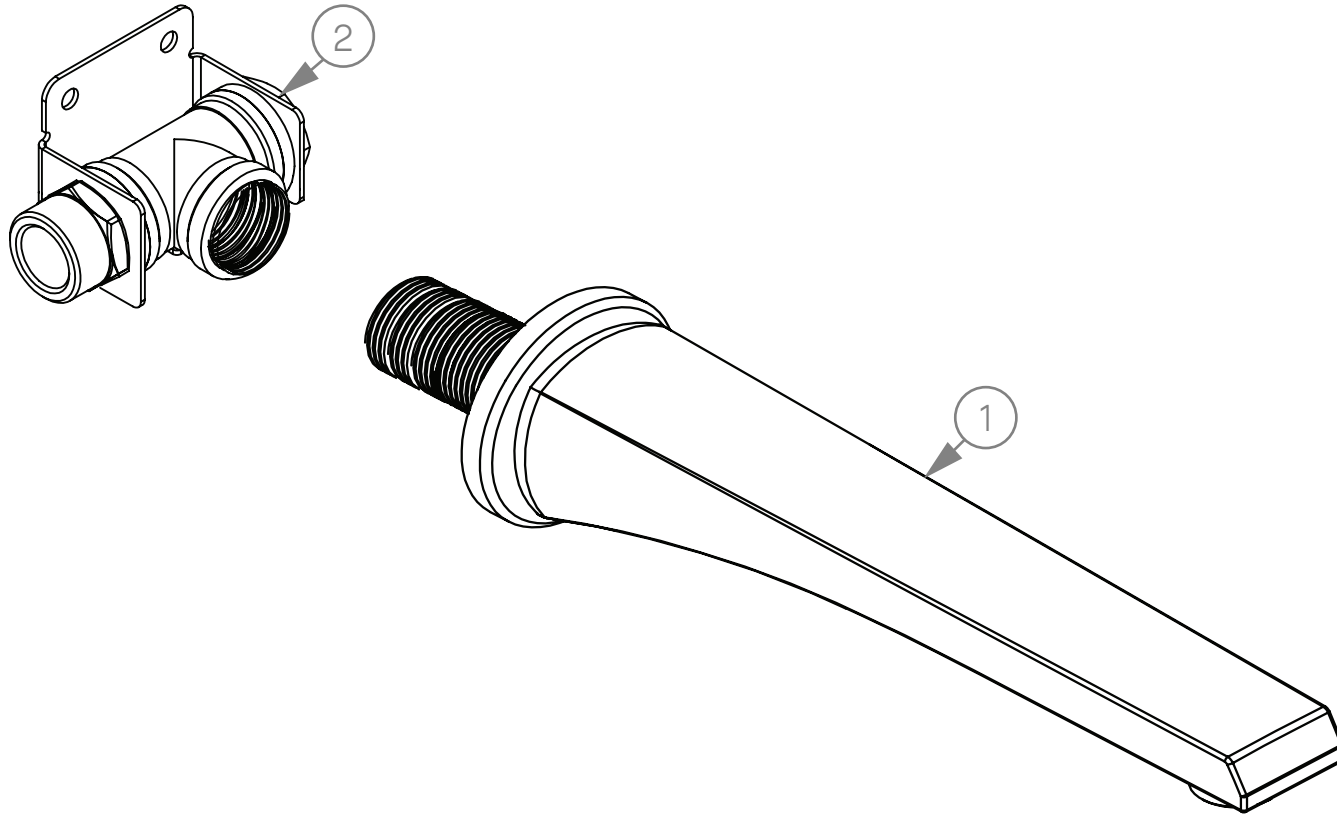

STANDARD VERSION

	DAD1979	Hudson Wall Spout	1	20.03.2026
	Product Code	Product	Version	Date

**BLOW OUT DRAWING
STANDARD VERSION**

#	COMPONENT	QTY
1	Spout	1
2	Rough In	1

US VERSION

	DAD1979US	Hudson Wall Spout	1	20.03.2026
	Product Code	Product	Version	Date

**BLOW OUT DRAWING
US VERSION**

#	COMPONENT	QTY
1	Spout	1
2	Rough In with 3/4" NPT	1