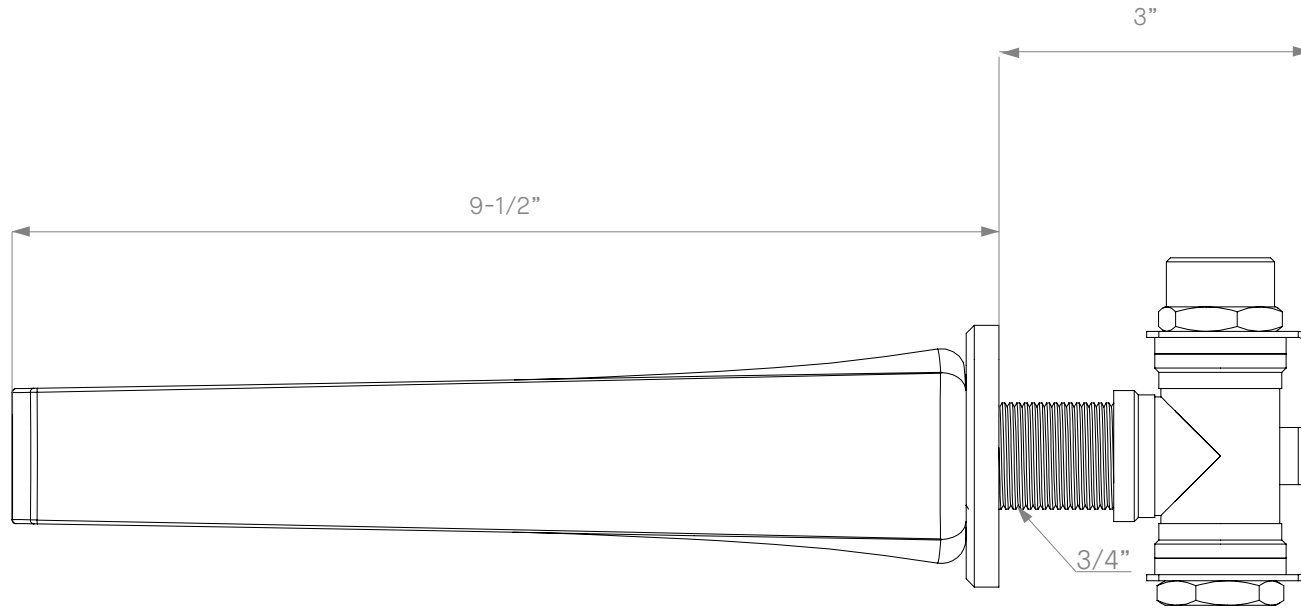

STANDARD VERSION

	DAD1979	Hudson Wall Spout	1	20.03.2026
	Product Code	Product	Version	Date

**BLOW OUT DRAWING
STANDARD VERSION**

#	COMPONENT	QTY
1	Spout	1
2	Rough In	1

US VERSION

	DAD1979US	Hudson Wall Spout	1	20.03.2026
	Product Code	Product	Version	Date

**BLOW OUT DRAWING
US VERSION**

#	COMPONENT	QTY
1	Spout	1
2	Rough In with 3/4" NPT	1