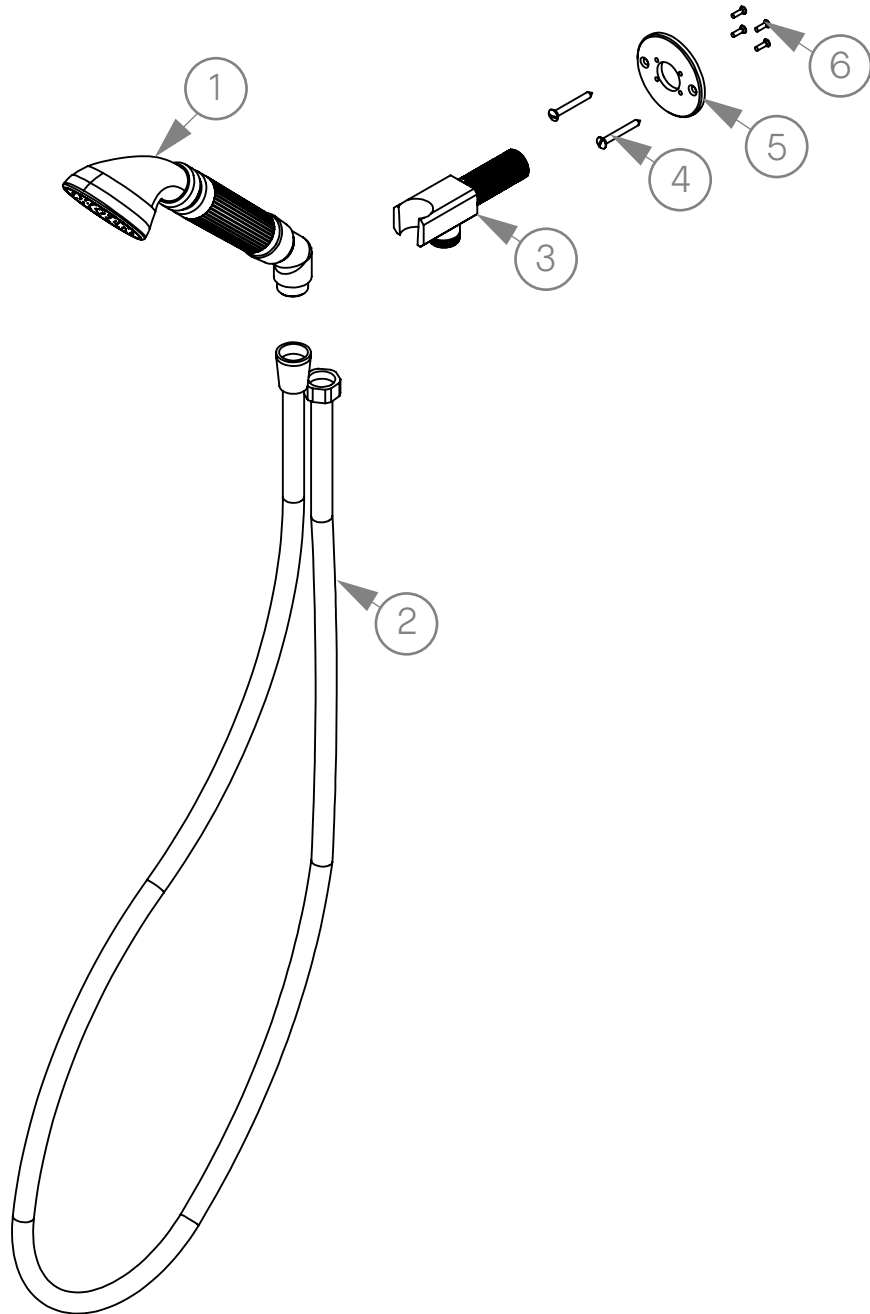

**STANDARD VERSION**

Please Note: The handshower is fitted with a 12 l/m flow restriction

	DAD1995	Hudson Handshower & Single Bracket	1	23 Feb 2026
	<b>Product Code</b>	<b>Product</b>	<b>Version</b>	<b>Date</b>

US VERSION

Please Note: The handshower is fitted with a 1.8 g/m flow restriction

	DAD1995US	Hudson Handshower & Single Bracket	1	23 Feb 2026
	<b>Product Code</b>	<b>Product</b>	<b>Version</b>	<b>Date</b>

# BLOW OUT DRAWING

#	COMPONENTS	QTY
1	Hudson Handset	1
2	*Shower Hose	1
3	Wall Bracket	1
4	Screw 8x 1-1/2" (DAF109)	2
5	Shield	1
6	Bolt M3	4

\*Shower hose length: 1200mm / 47-1/4"