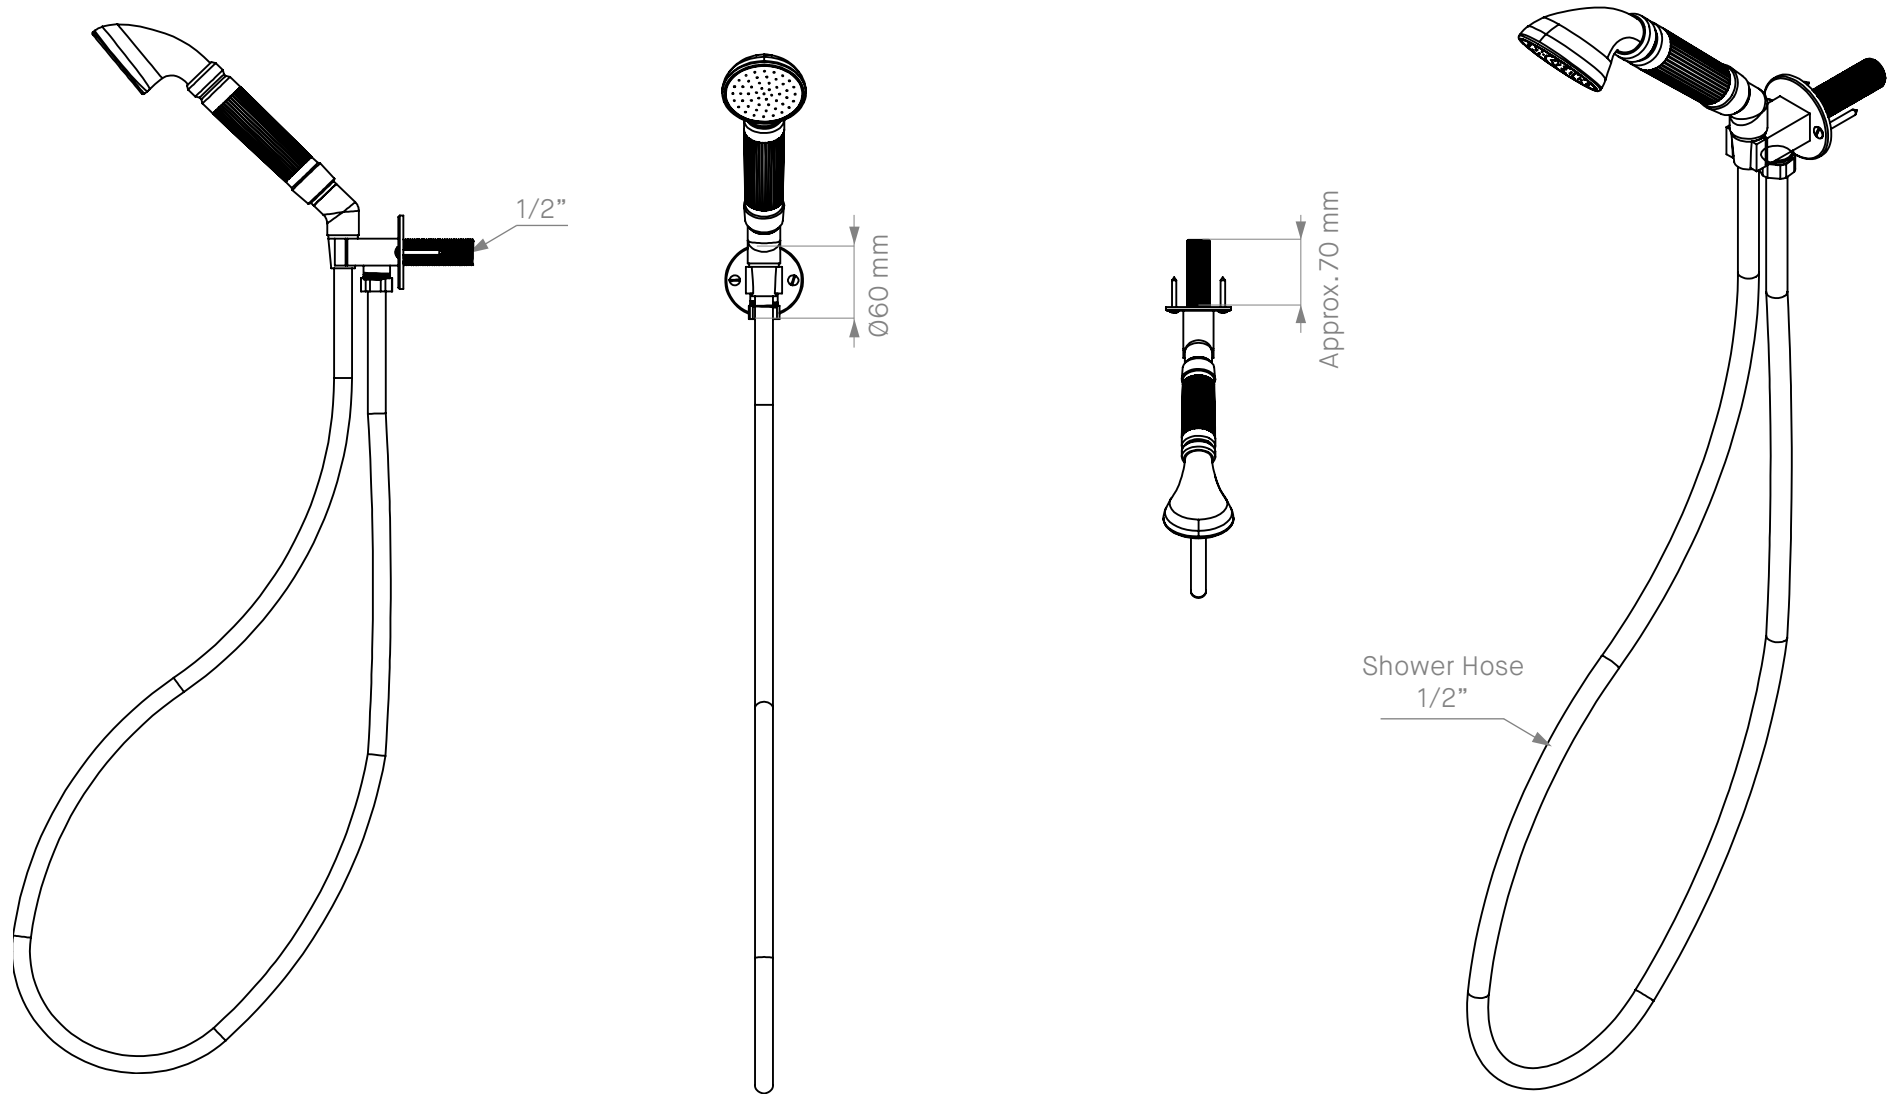

**STANDARD VERSION**

Please Note: The handshower is fitted with a 12 l/m flow restriction

	DAD1995	Hudson Handshower & Single Bracket	1	23 Feb 2026
	<b>Product Code</b>	<b>Product</b>	<b>Version</b>	<b>Date</b>

US VERSION

Please Note: The handshower is fitted with a 1.8 g/m flow restriction

	DAD1995US	Hudson Handshower & Single Bracket	1	23 Feb 2026
	<b>Product Code</b>	<b>Product</b>	<b>Version</b>	<b>Date</b>

# BLOW OUT DRAWING

#	COMPONENTS	QTY
1	Hudson Handset	1
2	*Shower Hose	1
3	Wall Bracket	1
4	Screw 8x 1-1/2" (DAF109)	2
5	Shield	1
6	Bolt M3	4

\*Shower hose length: 1200mm / 47-1/4"