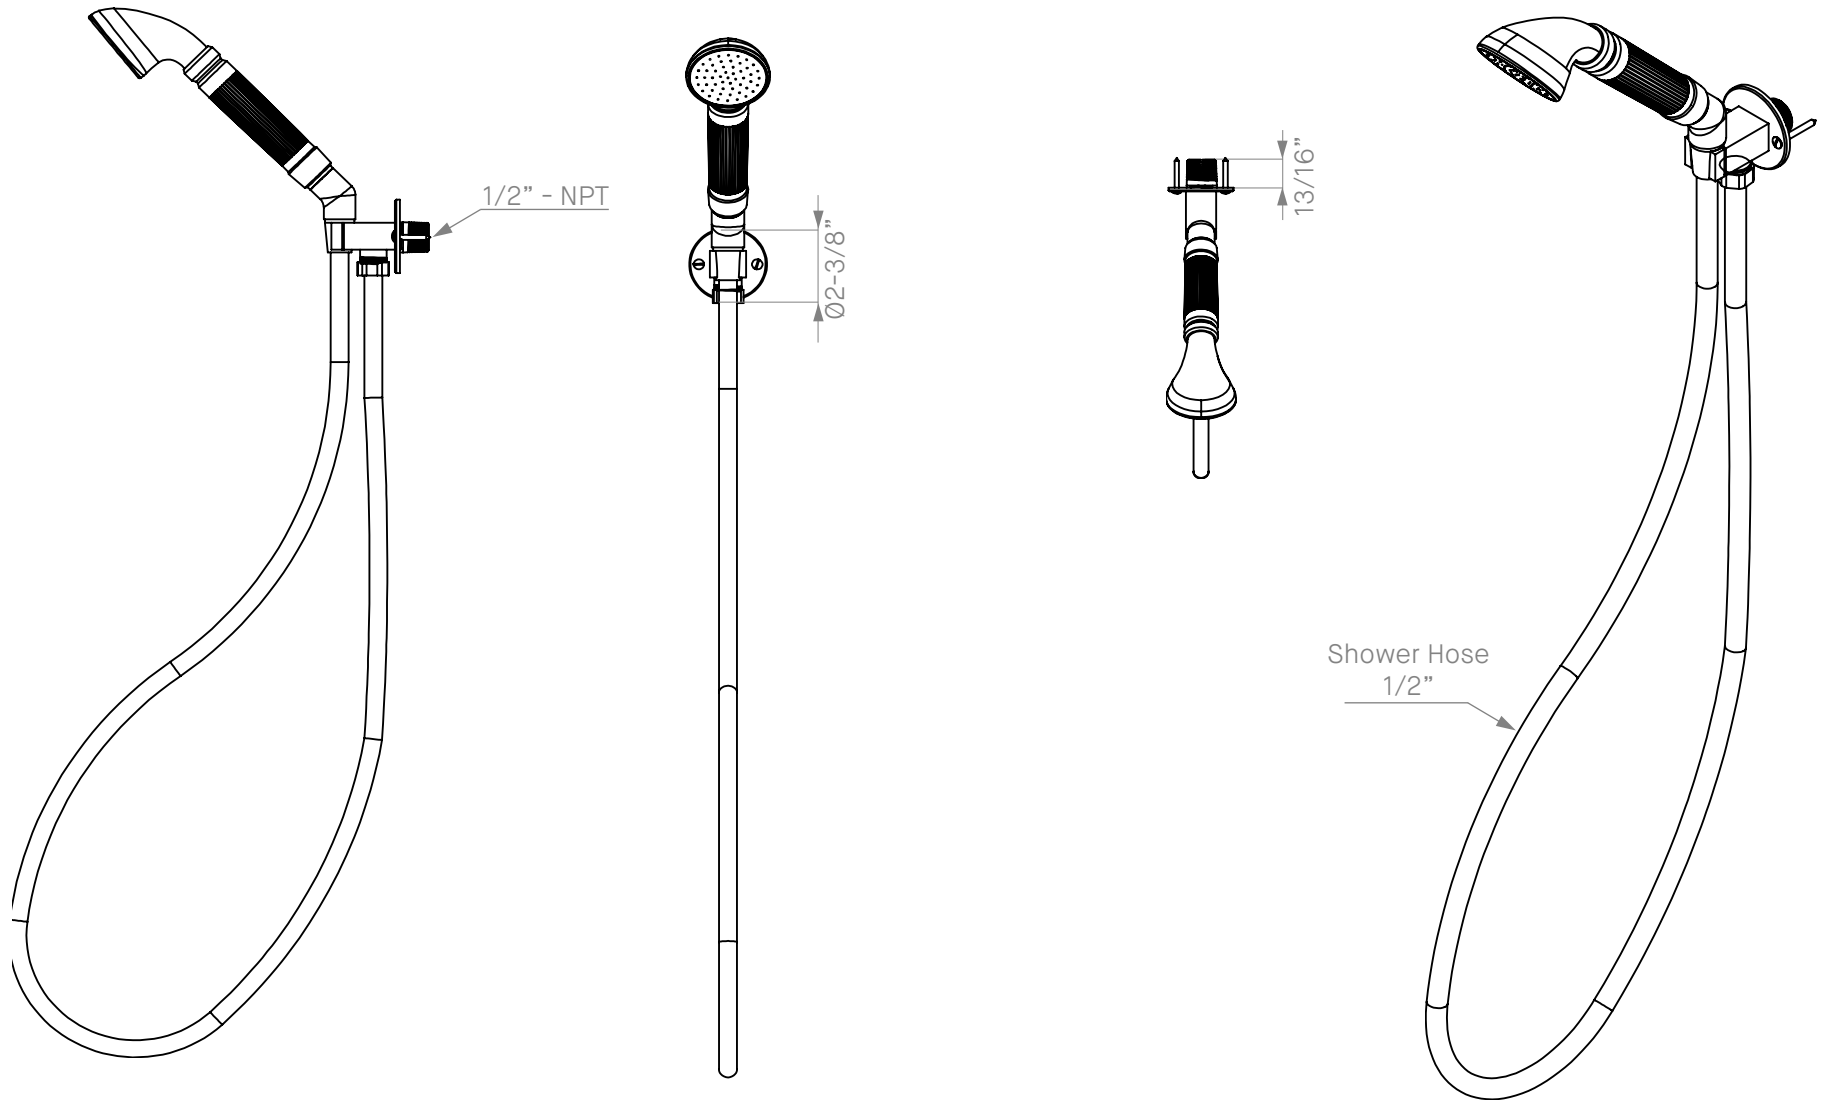

**STANDARD VERSION**

Please Note: The handshower is fitted with a 12 l/m flow restriction

	DAD1995	Hudson Handshower & Single Bracket	1	23 Feb 2026
	<b>Product Code</b>	<b>Product</b>	<b>Version</b>	<b>Date</b>

US VERSION

Please Note: The handshower is fitted with a 1.8 g/m flow restriction

	DAD1995US	Hudson Handshower & Single Bracket	1	23 Feb 2026
	<b>Product Code</b>	<b>Product</b>	<b>Version</b>	<b>Date</b>

# BLOW OUT DRAWING

#	COMPONENTS	QTY
1	Hudson Handset	1
2	*Shower Hose	1
3	Wall Bracket	1
4	Screw 8x 1-1/2" (DAF109)	2
5	Shield	1
6	Bolt M3	4

\*Shower hose length: 1200mm / 47-1/4"