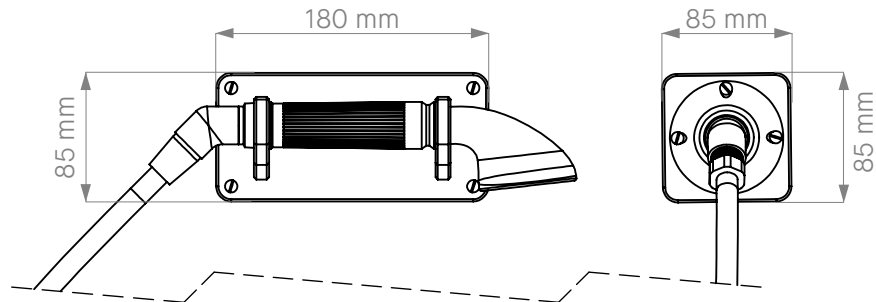

STANDARD VERSION

Please Note: The handshower is fitted with a 12 l/m flow restriction

	DAD1998	Hudson Handshower & Horizontal Bracket	1	24 Feb 2026
	Product Code	Product	Version	Date

US VERSION

Please Note: The handshower is fitted with a 1.8 g/m flow restriction

	DAD1998US	Hudson Handshower & Horizontal Bracket	1	24 Feb 2026
	Product Code	Product	Version	Date

BLOW OUT DRAWING

#	COMPONENTS	QTY
1	Hudson Handset	1
2	*Shower Hose	1
3	Horizontal Bracket	1
4	Screw 8x 1-1/2" (DAF109)	8
5	Elbow with Escutcheon	1

*Shower hose length: 1200mm / 47-1/4"