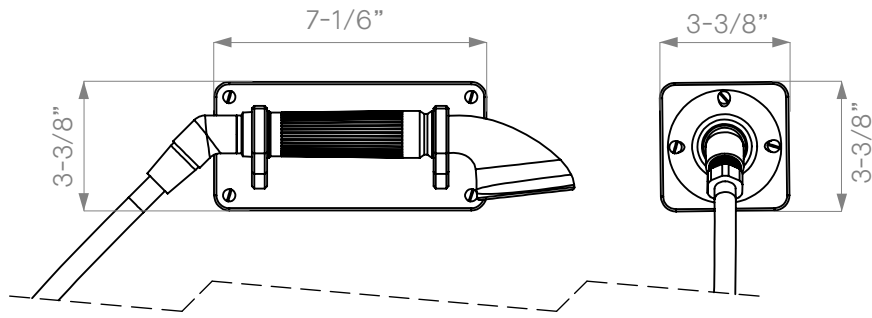

STANDARD VERSION

Please Note: The handshower is fitted with a 12 l/m flow restriction

	DAD1998	Hudson Handshower & Horizontal Bracket	1	24 Feb 2026
	Product Code	Product	Version	Date

US VERSION

Please Note: The handshower is fitted with a 1.8 g/m flow restriction

	DAD1998US	Hudson Handshower & Horizontal Bracket	1	24 Feb 2026
	Product Code	Product	Version	Date

BLOW OUT DRAWING

#	COMPONENTS	QTY
1	Hudson Handset	1
2	*Shower Hose	1
3	Horizontal Bracket	1
4	Screw 8x 1-1/2" (DAF109)	8
5	Elbow with Escutcheon	1

*Shower hose length: 1200mm / 47-1/4"