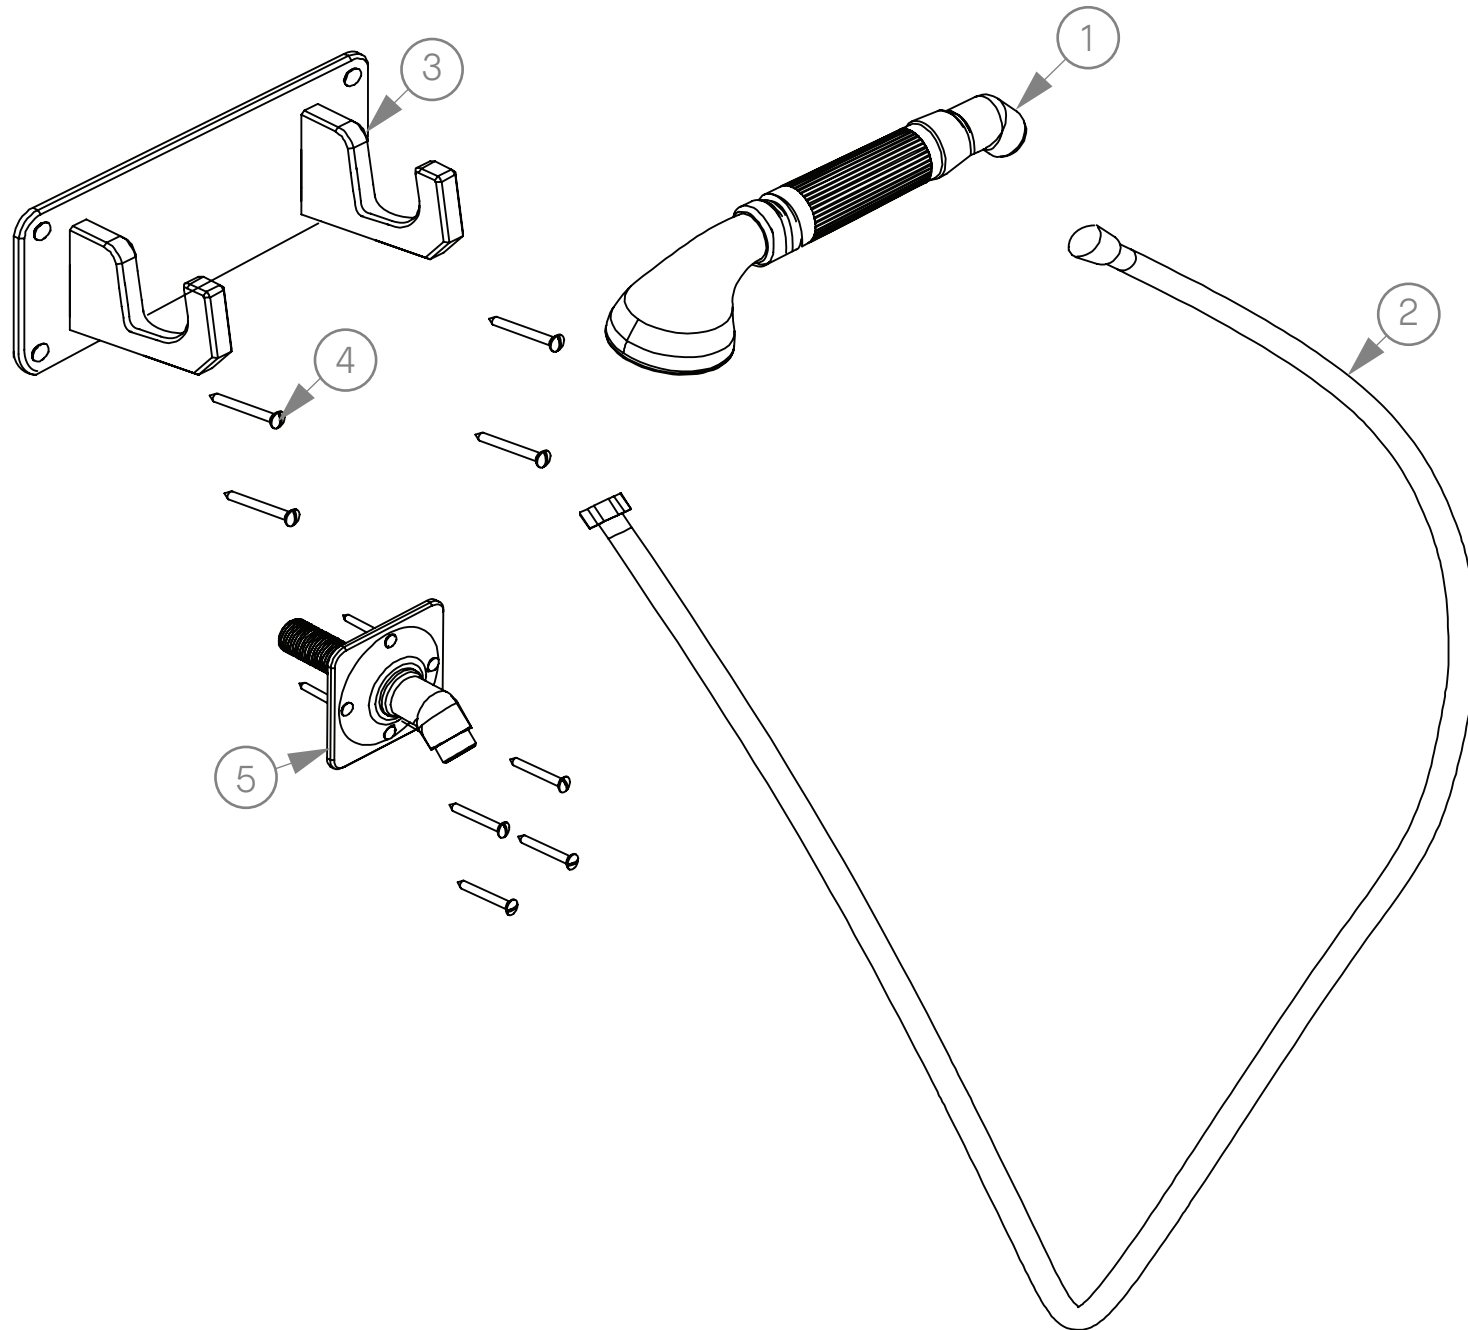

STANDARD VERSION

Please Note: The handshower is fitted with a 12 l/m flow restriction

	DAD1998	Hudson Handshower & Horizontal Bracket	1	24 Feb 2026
	Product Code	Product	Version	Date

US VERSION

Please Note: The handshower is fitted with a 1.8 g/m flow restriction

	DAD1998US	Hudson Handshower & Horizontal Bracket	1	24 Feb 2026
	Product Code	Product	Version	Date

BLOW OUT DRAWING

#	COMPONENTS	QTY
1	Hudson Handset	1
2	*Shower Hose	1
3	Horizontal Bracket	1
4	Screw 8x 1-1/2" (DAF109)	8
5	Elbow with Escutcheon	1

*Shower hose length: 1200mm / 47-1/4"