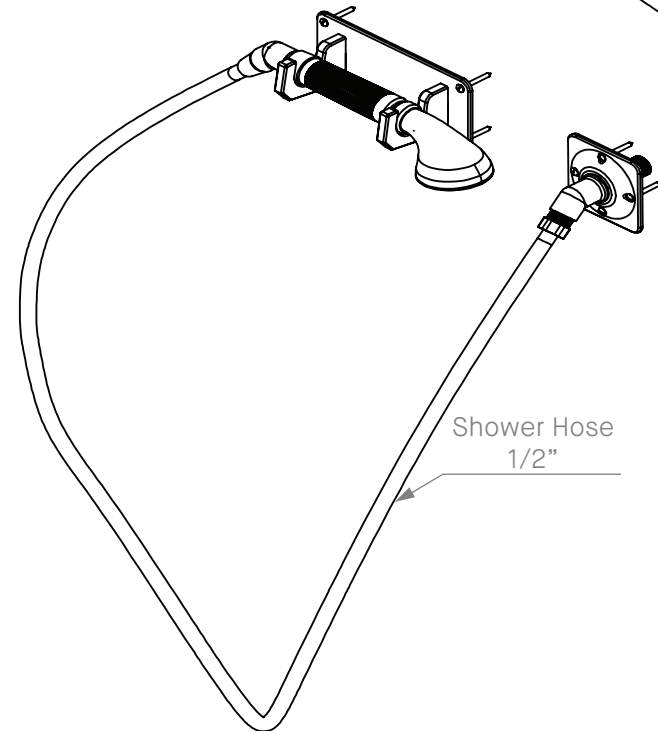

STANDARD VERSION

Please Note: The handshower is fitted with a 12 l/m flow restriction

	DAD1998	Hudson Handshower & Horizontal Bracket	1	24 Feb 2026
	Product Code	Product	Version	Date

US VERSION

Please Note: The handshower is fitted with a 1.8 g/m flow restriction

	DAD1998US	Hudson Handshower & Horizontal Bracket	1	24 Feb 2026
	Product Code	Product	Version	Date

BLOW OUT DRAWING

#	COMPONENTS	QTY
1	Hudson Handset	1
2	*Shower Hose	1
3	Horizontal Bracket	1
4	Screw 8x 1-1/2" (DAF109)	8
5	Elbow with Escutcheon	1

*Shower hose length: 1200mm / 47-1/4"