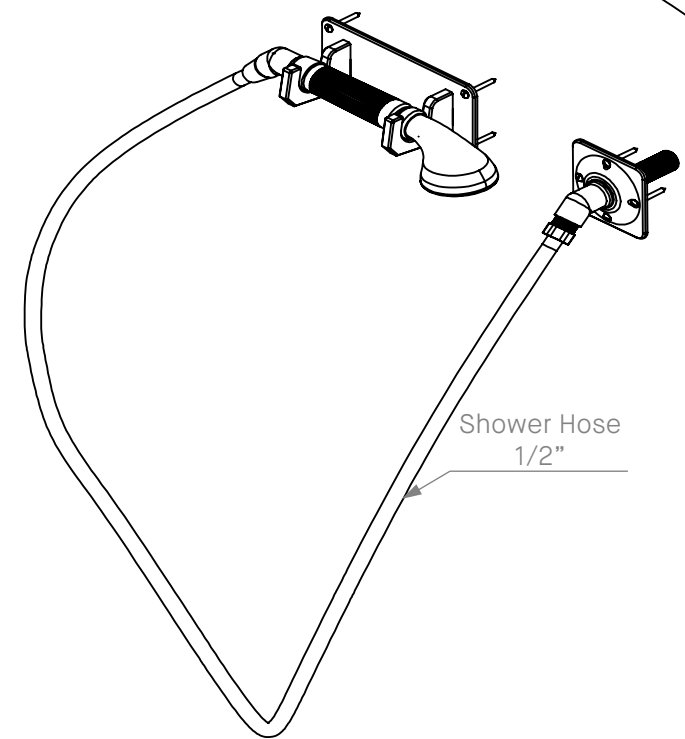

STANDARD VERSION

Please Note: The handshower is fitted with a 12 l/m flow restriction

	DAD1998	Hudson Handshower & Horizontal Bracket	1	24 Feb 2026
	Product Code	Product	Version	Date

US VERSION

Please Note: The handshower is fitted with a 1.8 g/m flow restriction

	DAD1998US	Hudson Handshower & Horizontal Bracket	1	24 Feb 2026
	Product Code	Product	Version	Date

BLOW OUT DRAWING

#	COMPONENTS	QTY
1	Hudson Handset	1
2	*Shower Hose	1
3	Horizontal Bracket	1
4	Screw 8x 1-1/2" (DAF109)	8
5	Elbow with Escutcheon	1

*Shower hose length: 1200mm / 47-1/4"