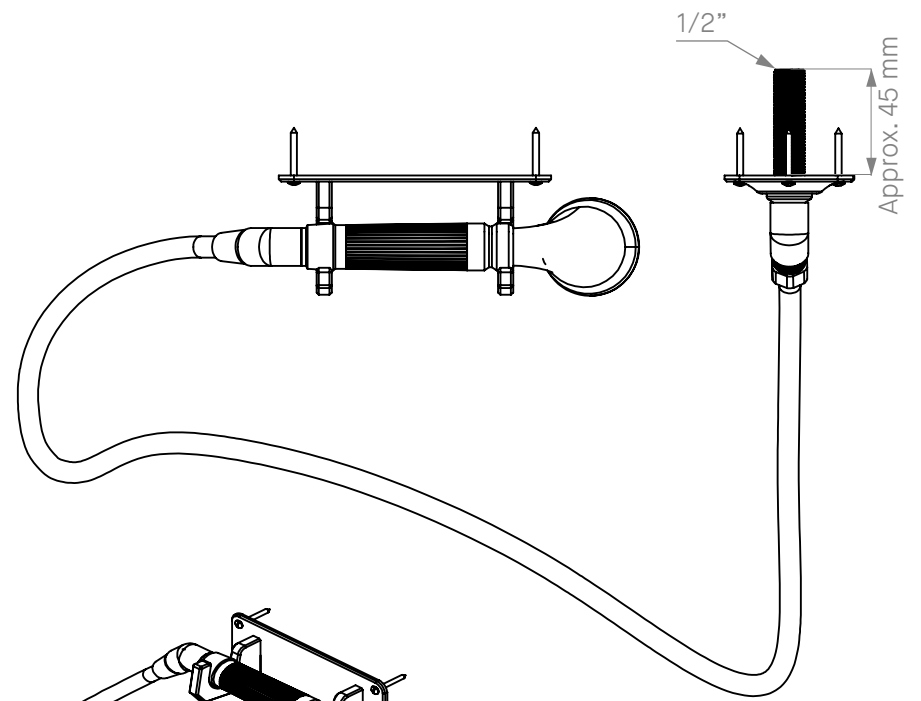

STANDARD VERSION

Please Note: The handshower is fitted with a 12 l/m flow restriction

	DAD1998	Hudson Handshower & Horizontal Bracket	1	24 Feb 2026
	Product Code	Product	Version	Date

US VERSION

Please Note: The handshower is fitted with a 1.8 g/m flow restriction

	DAD1998US	Hudson Handshower & Horizontal Bracket	1	24 Feb 2026
	Product Code	Product	Version	Date

BLOW OUT DRAWING

#	COMPONENTS	QTY
1	Hudson Handset	1
2	*Shower Hose	1
3	Horizontal Bracket	1
4	Screw 8x 1-1/2" (DAF109)	8
5	Elbow with Escutcheon	1

*Shower hose length: 1200mm / 47-1/4"