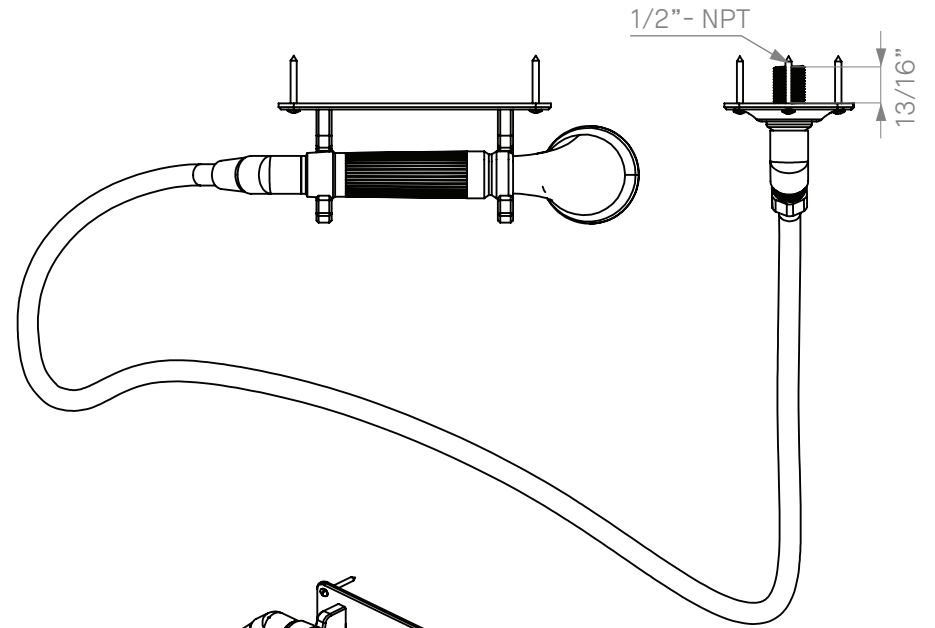

STANDARD VERSION

Please Note: The handshower is fitted with a 12 l/m flow restriction

	DAD1998	Hudson Handshower & Horizontal Bracket	1	24 Feb 2026
	Product Code	Product	Version	Date

US VERSION

Please Note: The handshower is fitted with a 1.8 g/m flow restriction

	DAD1998US	Hudson Handshower & Horizontal Bracket	1	24 Feb 2026
	Product Code	Product	Version	Date

BLOW OUT DRAWING

#	COMPONENTS	QTY
1	Hudson Handset	1
2	*Shower Hose	1
3	Horizontal Bracket	1
4	Screw 8x 1-1/2" (DAF109)	8
5	Elbow with Escutcheon	1

*Shower hose length: 1200mm / 47-1/4"