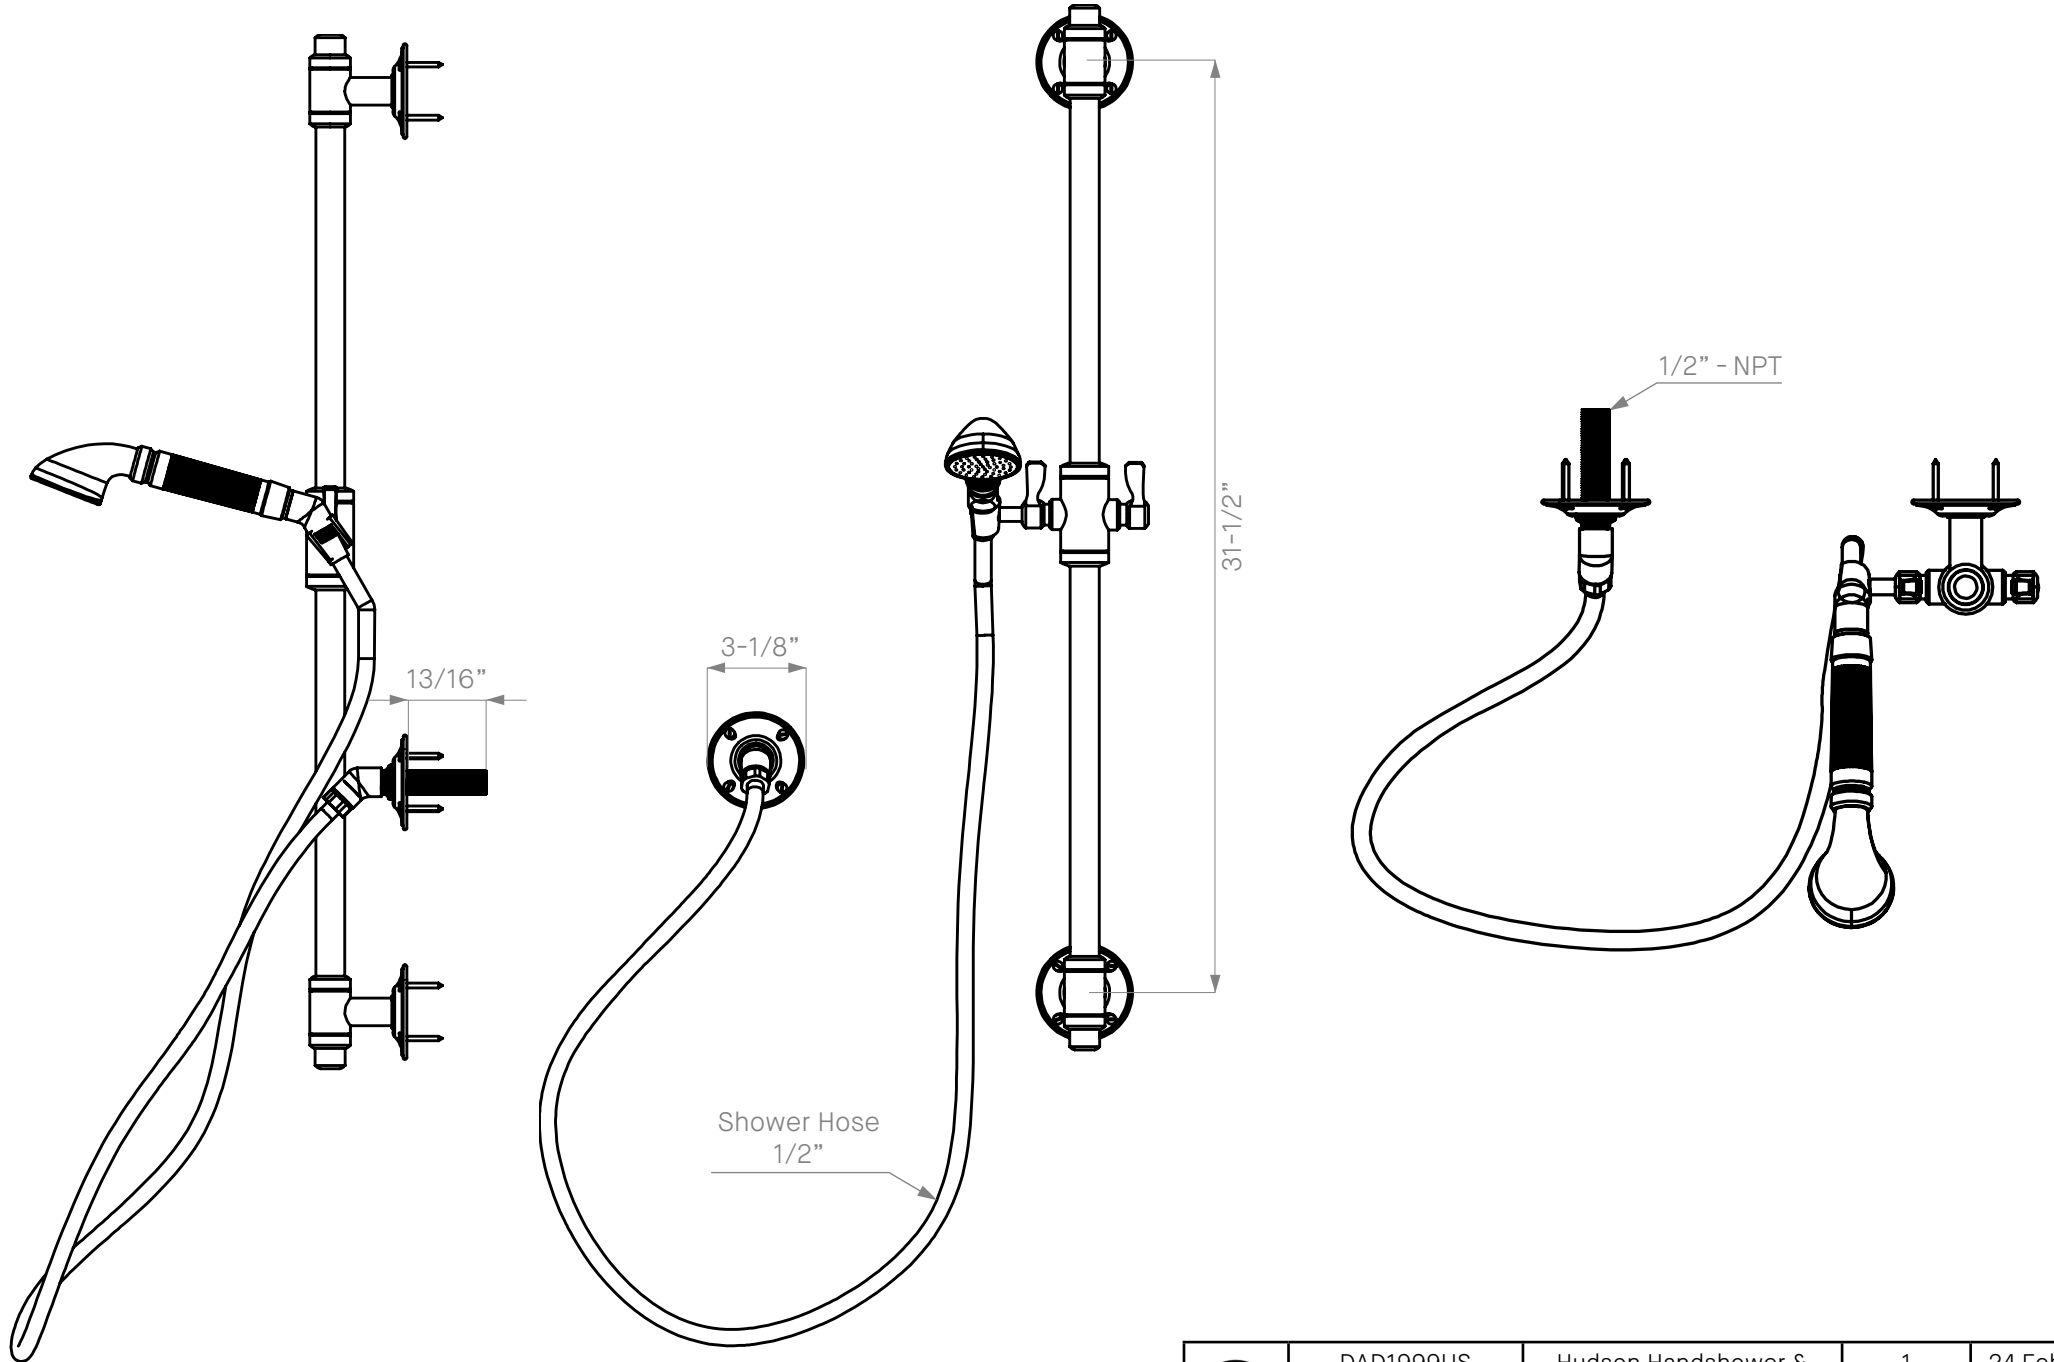

**STANDARD VERSION**

Please Note: The handshower is fitted with a 12 l/m flow restriction

	DAD1999	Hudson Handshower & Riser Bracket	1	24 Feb 2026
	<b>Product Code</b>	<b>Product</b>	<b>Version</b>	<b>Date</b>

US VERSION

Please Note: The handshower is fitted with a 1.8 g/m flow restriction

	DAD1999US	Hudson Handshower & Riser Bracket	1	24 Feb 2026
	<b>Product Code</b>	<b>Product</b>	<b>Version</b>	<b>Date</b>

# BLOW OUT DRAWING

#	COMPONENTS	QTY
1	Hudson Handset	1
2	Handle Cradle	1
3	Riser Pipe	1
4	Bracket	2
5	Screw 8x 1-1/2" (DAF109)	12
6	Elbow with Escutcheon	1
7	*Shower Hose	1

\*Shower hose length: 1200mm / 47-1/4"