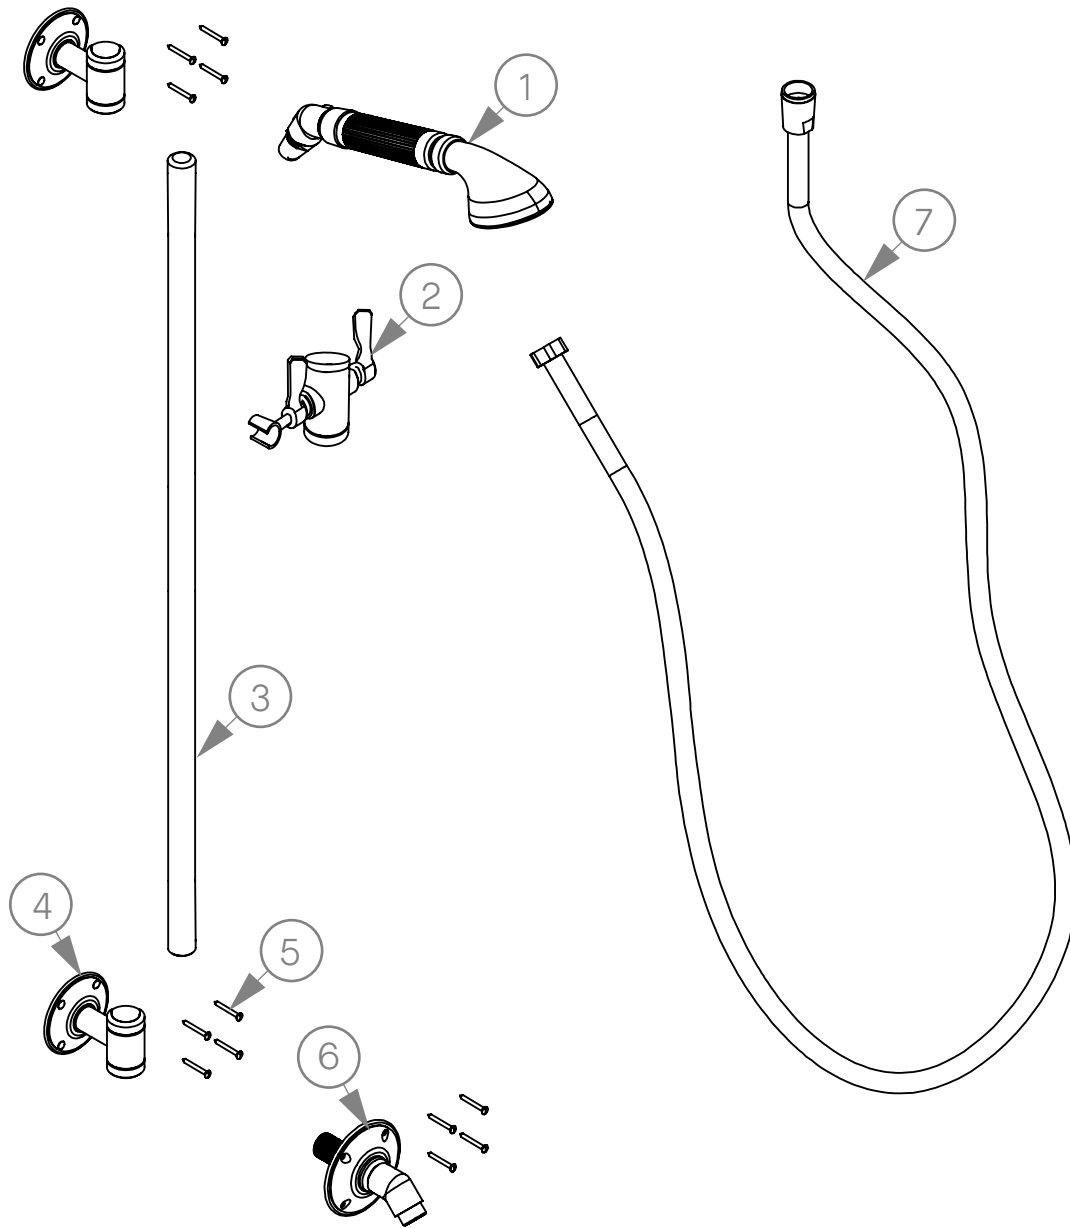

**STANDARD VERSION**

Please Note: The handshower is fitted with a 12 l/m flow restriction

	DAD1999	Hudson Handshower & Riser Bracket	1	24 Feb 2026
	<b>Product Code</b>	<b>Product</b>	<b>Version</b>	<b>Date</b>

US VERSION

Please Note: The handshower is fitted with a 1.8 g/m flow restriction

	DAD1999US	Hudson Handshower & Riser Bracket	1	24 Feb 2026
	<b>Product Code</b>	<b>Product</b>	<b>Version</b>	<b>Date</b>

# BLOW OUT DRAWING

#	COMPONENTS	QTY
1	Hudson Handset	1
2	Handle Cradle	1
3	Riser Pipe	1
4	Bracket	2
5	Screw 8x 1-1/2" (DAF109)	12
6	Elbow with Escutcheon	1
7	*Shower Hose	1

\*Shower hose length: 1200mm / 47-1/4"