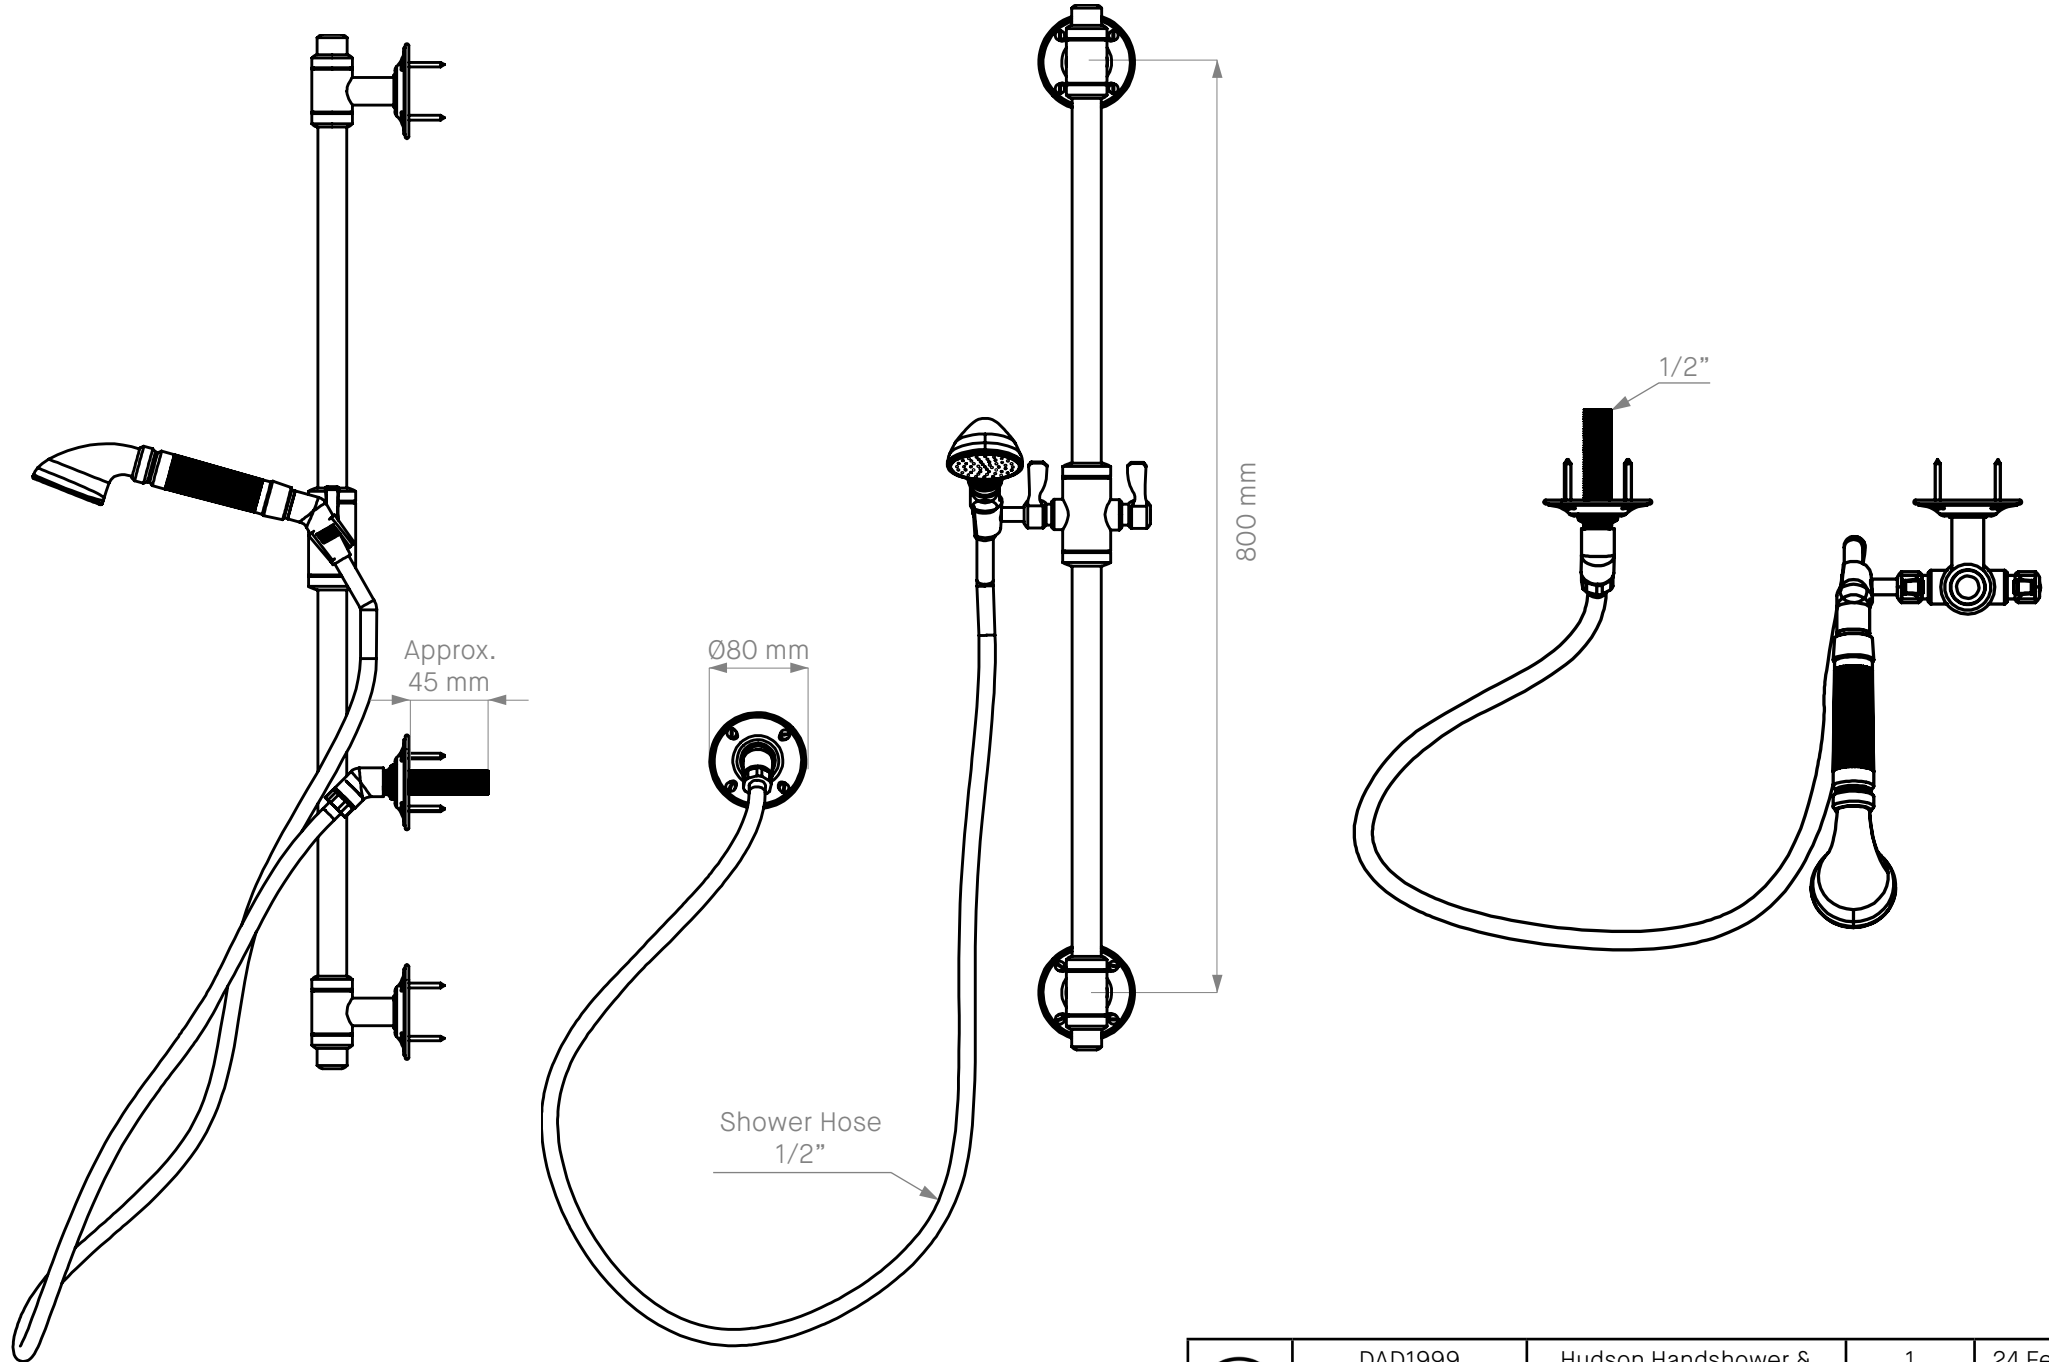

**STANDARD VERSION**

Please Note: The handshower is fitted with a 12 l/m flow restriction

	DAD1999	Hudson Handshower & Riser Bracket	1	24 Feb 2026
	<b>Product Code</b>	<b>Product</b>	<b>Version</b>	<b>Date</b>

US VERSION

Please Note: The handshower is fitted with a 1.8 g/m flow restriction

	DAD1999US	Hudson Handshower & Riser Bracket	1	24 Feb 2026
	<b>Product Code</b>	<b>Product</b>	<b>Version</b>	<b>Date</b>

# BLOW OUT DRAWING

#	COMPONENTS	QTY
1	Hudson Handset	1
2	Handle Cradle	1
3	Riser Pipe	1
4	Bracket	2
5	Screw 8x 1-1/2" (DAF109)	12
6	Elbow with Escutcheon	1
7	*Shower Hose	1

\*Shower hose length: 1200mm / 47-1/4"