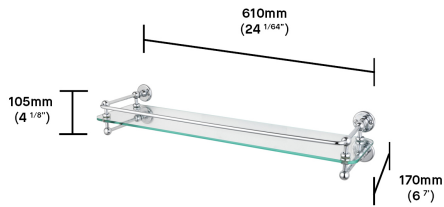

BATHROOM ACCESSORIES

Single Glass Shelf

Our glass shelf is the perfect finishing touch for a beautiful bathroom. The perfect place to keep your bathroom essentials within easy reach, its solid brass fittings perfectly complement our classic range of bathroom products. Also available as a triple shelf option.

SINGLE GLASS SHELF

SINGLE GLASS SHELF SPECIFICATIONS

Height (mm)	105
Width (mm)	610
Depth (mm)	170
Weight (kg)	3.03

FINISH VARIATIONS

Unlacquered Brass

A Natural Live Brass Finish

Polished Nickel

A Softer Silver Finish