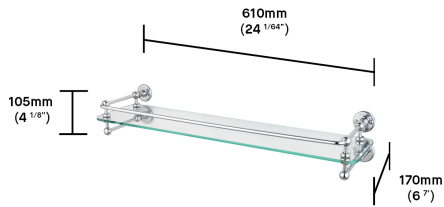

BATHROOM ACCESSORIES

Single Glass Shelf

Our glass shelf is the perfect finishing touch for a beautiful bathroom. The perfect place to keep your bathroom essentials within easy reach, its solid brass fittings perfectly complement our classic range of bathroom products. Also available as a triple shelf option.

SINGLE GLASS SHELF

SINGLE GLASS SHELF SPECIFICATIONS

Weight (lbs)	6.68
--------------	------

FINISH VARIATIONS

Unlacquered Brass

A Natural Live Brass Finish

Polished Nickel

A Softer Silver Finish