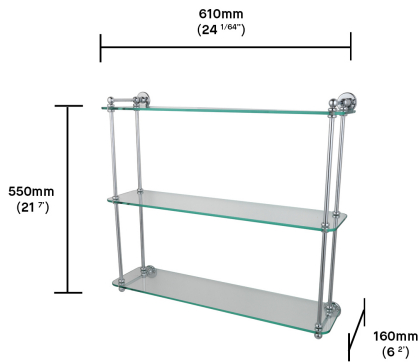

### Triple Glass Shelf

Our glass shelf unit is the perfect finishing touch for a beautiful bathroom. It is the ideal place to keep your bathroom essentials organised and within easy reach. Its solid brass fittings perfectly complement our classic range of bathroom products. Also available as a single shelf option.

### TRIPLE GLASS SHELF SPECIFICATIONS

Height (mm)	550
Width (mm)	610
Depth (mm)	160
Weight (kg)	5.5