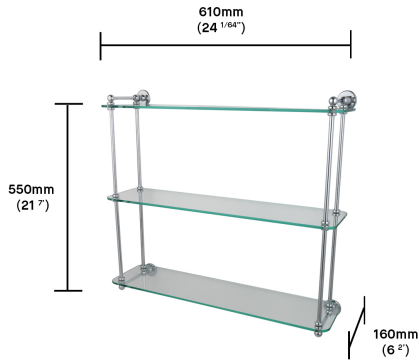

BATHROOM ACCESSORIES

Triple Glass Shelf

Our glass shelf unit is the perfect finishing touch for a beautiful bathroom. It is the ideal place to keep your bathroom essentials organised and within easy reach. Its solid brass fittings perfectly complement our classic range of bathroom products. Also available as a single shelf option.

TRIPLE GLASS SHELF

TRIPLE GLASS SHELF SPECIFICATIONS

Height (mm)	550
Width (mm)	610
Depth (mm)	160
Weight (kg)	5.5

FINISH VARIATIONS

Unlacquered Brass

A Natural Live Brass Finish

Polished Nickel

A Softer Silver Finish