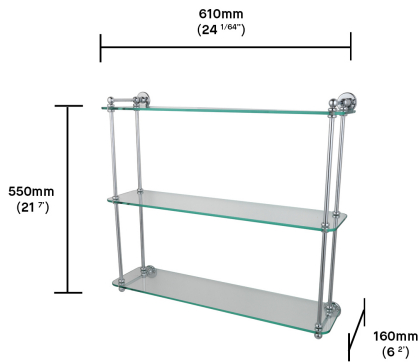

### *Triple Glass Shelf*

Our glass shelf unit is the perfect finishing touch for a beautiful bathroom. It is the ideal place to keep your bathroom essentials organised and within easy reach. Its solid brass fittings perfectly complement our classic range of bathroom products. Also available as a single shelf option.

### TRIPLE GLASS SHELF SPECIFICATIONS

Weight (lbs)

12.13