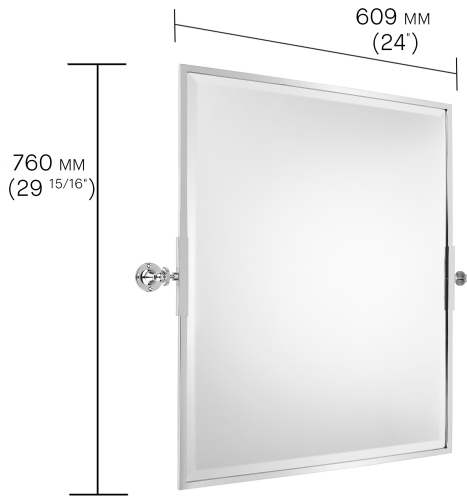

## BATHROOM MIRRORS

### *Rectangular Tilt Mirror*

A tilting mirror is essential above a vanity basin. This rectangular mirror is available in brass, nickel or chrome to match the beauty of your bathroom fittings.

## RECTANGULAR TILT MIRROR

### RECTANGULAR TILT MIRROR SPECIFICATIONS

Height (mm)	760
Width (mm)	714
Depth (mm)	63