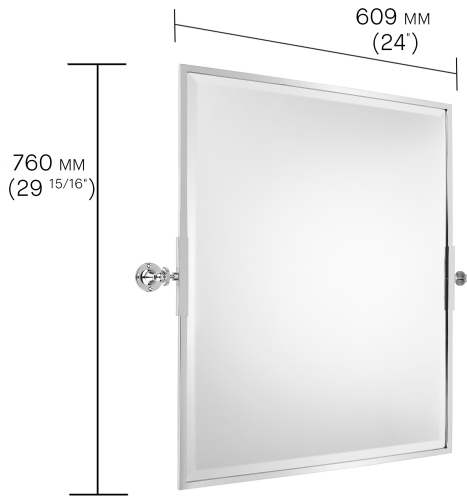

BATHROOM MIRRORS

Rectangular Tilt Mirror

A tilting mirror is essential above a vanity basin. This rectangular mirror is available in brass, nickel or chrome to match the beauty of your bathroom fittings.

PRICE GBP

FINISH	PRODUCT CODE	£ (EXC. VAT)
Unlacquered Brass	DAD2007B	1,180
Polished Nickel	DAD2007N	1,075
Polished Chrome	DAD2007C	1,075
Antique Brass	DAD2007Z	1,420
Antique Nickel	DAD2007W	1,420
Antique Bronze	DAD2007Y	1,420
Antique Brushed Brass	DAD2007V	1,420
Brushed Brass	DAD2007X	1,420
Brushed Nickel	DAD2007Q	1,420

RECTANGULAR TILT MIRROR

RECTANGULAR TILT MIRROR SPECIFICATIONS

Height (mm)	760
Width (mm)	714
Depth (mm)	63

FINISH VARIATIONS

Unlacquered Brass

A Natural Live Brass Finish

Polished Nickel

A Softer Silver Finish