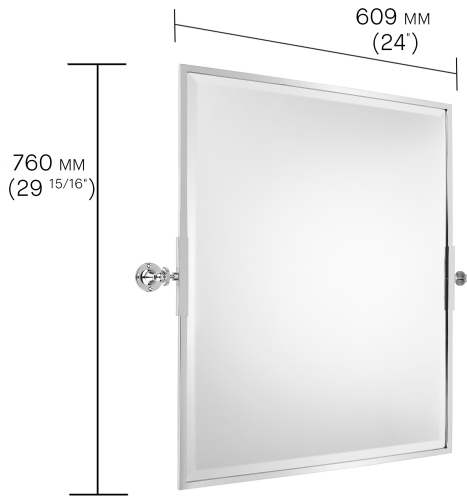

## BATHROOM MIRRORS

### *Rectangular Tilt Mirror*

A tilting mirror is essential above a vanity basin. This rectangular mirror is available in brass, nickel or chrome to match the beauty of your bathroom fittings.

## RECTANGULAR TILT MIRROR