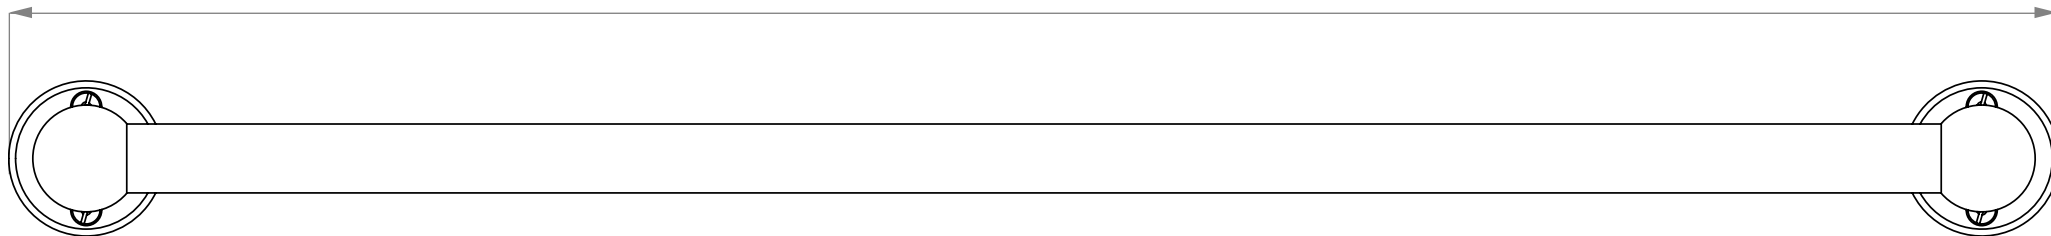

595mm / 23-7/16"

550mm / 21-5/8"

77mm / 3"

Product Screws: x4 M8 x 1-1/2

DAD2009

Towel Bar

4

07 Nov 2025