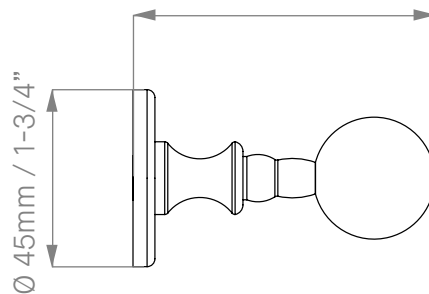

595mm / 23-7/16"

550mm / 21-5/8"

77mm / 3"

Product Screws: x4 M8 x 1-1/2

DAD2009

Towel Bar

4

07 Nov 2025