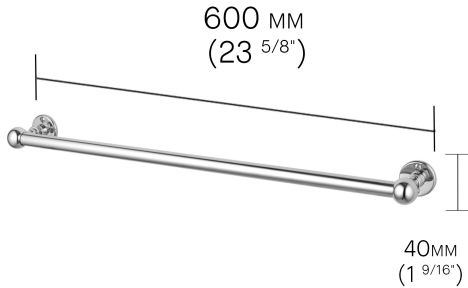

BATHROOM ACCESSORIES

Towel Bar

A practical option to hold your bathroom towel if space doesn't allow for a larger heated towel rail.

PRICE EUR

FINISH	PRODUCT CODE	€ (EXC. VAT)
Unlacquered Brass	DAD2009B	410
Polished Nickel	DAD2009N	375
Polished Chrome	DAD2009C	375
Brushed Nickel	DAD2009Q	475
Antique Brushed Brass	DAD2009V	475
Antique Nickel	DAD2009W	475
Brushed Brass	DAD2009X	475
Antique Bronze	DAD2009Y	475
Antique Brass	DAD2009Z	475

TOWEL BAR

TOWEL BAR SPECIFICATIONS

Height (mm)	45
Width (mm)	600
Depth (mm)	80

FINISH VARIATIONS

Unlacquered Brass

A Natural Live Brass Finish

Polished Nickel

A Softer Silver Finish