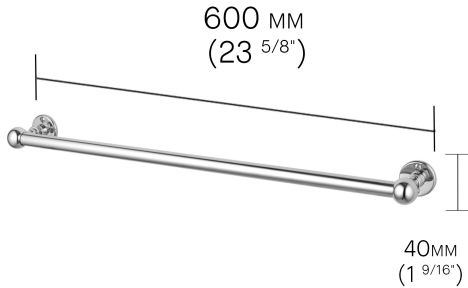

BATHROOM ACCESSORIES

Towel Bar

A practical option to hold your bathroom towel if space doesn't allow for a larger heated towel rail.

PRICE GBP

FINISH	PRODUCT CODE	£ (EXC. VAT)
Unlacquered Brass	DAD2009B	325
Polished Nickel	DAD2009N	295
Polished Chrome	DAD2009C	295
Brushed Nickel	DAD2009Q	375
Antique Brushed Brass	DAD2009V	375
Antique Nickel	DAD2009W	375
Brushed Brass	DAD2009X	375
Antique Bronze	DAD2009Y	375
Antique Brass	DAD2009Z	375

TOWEL BAR

TOWEL BAR SPECIFICATIONS

Height (mm)	45
Width (mm)	600
Depth (mm)	80

FINISH VARIATIONS

Unlacquered Brass

A Natural Live Brass Finish

Polished Nickel

A Softer Silver Finish