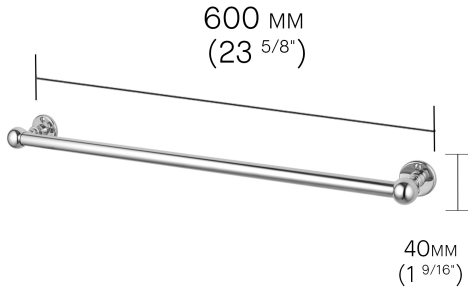

BATHROOM ACCESSORIES

Towel Bar

A practical option to hold your bathroom towel if space doesn't allow for a larger heated towel rail.

PRICE USD

FINISH	PRODUCT CODE	\$ (EXC. TAX)
Unlacquered Brass	DAD2009B	505
Polished Nickel	DAD2009N	460
Polished Chrome	DAD2009C	460
Brushed Nickel	DAD2009Q	585
Antique Brushed Brass	DAD2009V	585
Antique Nickel	DAD2009W	585
Brushed Brass	DAD2009X	585
Antique Bronze	DAD2009Y	585
Antique Brass	DAD2009Z	585

TOWEL BAR

TOWEL BAR SPECIFICATIONS

FINISH VARIATIONS

Unlacquered Brass

A Natural Live Brass Finish

Polished Nickel

A Softer Silver Finish

Polished Chrome