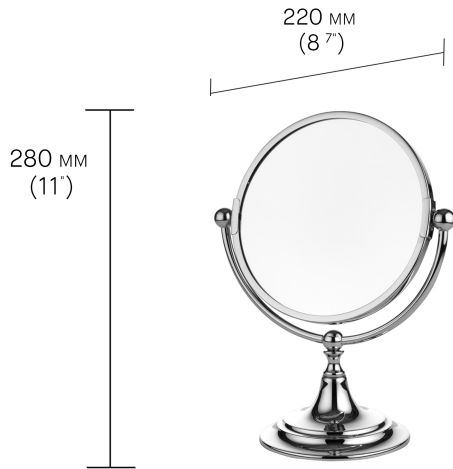

BATHROOM MIRRORS

Deck Mounted Mirror

Our luxurious deck mounted mirror makes for an ideal bathroom shaving mirror or make up mirror. It swivels and rotates 360 degrees, and one side is magnified for your convenience.

DECK MOUNTED MIRROR

DECK MOUNTED MIRROR SPECIFICATIONS

Height (mm)	280
Width (mm)	220
Depth (mm)	100

FINISH VARIATIONS

Unlacquered Brass

A Natural Live Brass Finish

Polished Nickel

A Softer Silver Finish