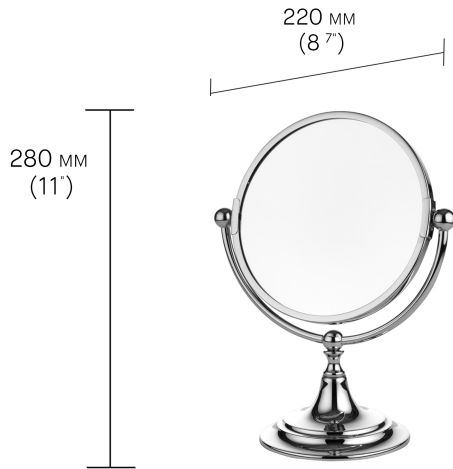

BATHROOM MIRRORS

Deck Mounted Mirror

Our luxurious deck mounted mirror makes for an ideal bathroom shaving mirror or make up mirror. It swivels and rotates 360 degrees, and one side is magnified for your convenience.

PRICE GBP

FINISH	PRODUCT CODE	£ (EXC. VAT)
Unlacquered Brass	DAD2010B	425
Polished Nickel	DAD2010N	385
Polished Chrome	DAD2010C	385
Brushed Nickel	DAD2010Q	510
Antique Brushed Brass	DAD2010V	510
Antique Nickel	DAD2010W	510
Brushed Brass	DAD2010X	510
Antique Bronze	DAD2010Y	510
Antique Brass	DAD2010Z	510

DECK MOUNTED MIRROR

DECK MOUNTED MIRROR SPECIFICATIONS

Height (mm)	280
Width (mm)	220
Depth (mm)	100

FINISH VARIATIONS

Unlacquered Brass

A Natural Live Brass Finish

Polished Nickel

A Softer Silver Finish