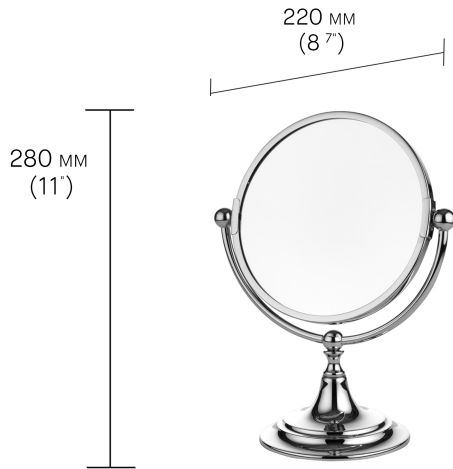

DECK MOUNTED MIRROR

DECK MOUNTED MIRROR SPECIFICATIONS

FINISH VARIATIONS

A Natural Live Brass Finish

A Softer Silver Finish

A Bright, Clean Option

A bespoke metal finish

A bespoke metal finish

A bespoke metal finish

A bespoke metal finish

A bespoke metal finish

A bespoke metal finish