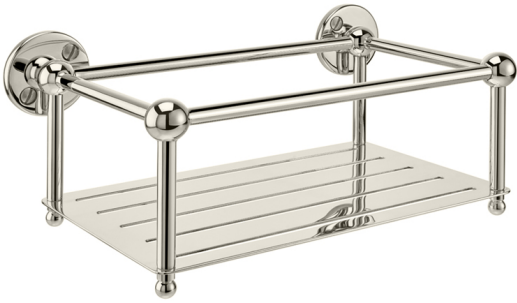

BATHROOM ACCESSORIES

Small Bottle Rack

Crafted using the finest quality methods and traditional techniques, our wall mounted bottle rack is undeniably stylish and will offer a practical solution in any bathroom space.

PRICE EUR

FINISH	PRODUCT CODE	€ (EXC. VAT)
Unlacquered Brass	DAD2012B	540
Polished Nickel	DAD2012N	485
Polished Chrome	DAD2012C	485
Brushed Nickel	DAD2012Q	645
Antique Brushed Brass	DAD2012V	645
Antique Nickel	DAD2012W	645
Brushed Brass	DAD2012X	645
Antique Bronze	DAD2012Y	645
Antique Brass	DAD2012Z	645

SMALL BOTTLE RACK

SMALL BOTTLE RACK SPECIFICATIONS

Height (mm)	100
Width (mm)	190
Depth (mm)	133

FINISH VARIATIONS

Unlacquered Brass

A Natural Live Brass Finish

Polished Nickel

A Softer Silver Finish