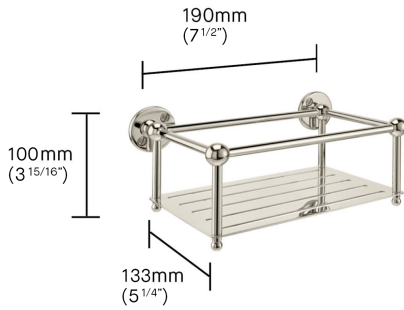

BATHROOM ACCESSORIES

Small Bottle Rack

Crafted using the finest quality methods and traditional techniques, our wall mounted bottle rack is undeniably stylish and will offer a practical solution in any bathroom space.

SMALL BOTTLE RACK

SMALL BOTTLE RACK SPECIFICATIONS

Height (mm)	100
Width (mm)	190
Depth (mm)	133

FINISH VARIATIONS

Unlacquered Brass

A Natural Live Brass Finish

Polished Nickel

A Softer Silver Finish