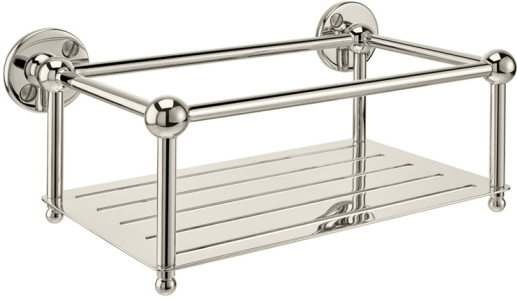

## Small Bottle Rack

Crafted using the finest quality methods and traditional techniques, our wall mounted bottle rack is undeniably stylish and will offer a practical solution in any bathroom space.

### PRICE GBP

FINISH	PRODUCT CODE	£ (EXC. VAT)
Unlacquered Brass	DAD2012B	425
Polished Nickel	DAD2012N	385
Polished Chrome	DAD2012C	385
Brushed Nickel	DAD2012Q	510
Antique Brushed Brass	DAD2012V	510
Antique Nickel	DAD2012W	510
Brushed Brass	DAD2012X	510
Antique Bronze	DAD2012Y	510
Antique Brass	DAD2012Z	510

## SMALL BOTTLE RACK

### SMALL BOTTLE RACK SPECIFICATIONS

Height (mm)	100
Width (mm)	190
Depth (mm)	133