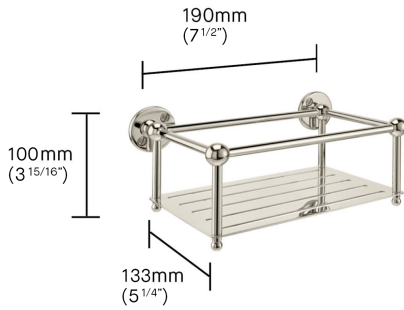

## Small Bottle Rack

Crafted using the finest quality methods and traditional techniques, our wall mounted bottle rack is undeniably stylish and will offer a practical solution in any bathroom space.

### SMALL BOTTLE RACK SPECIFICATIONS

Height (mm)	100
Width (mm)	190
Depth (mm)	133