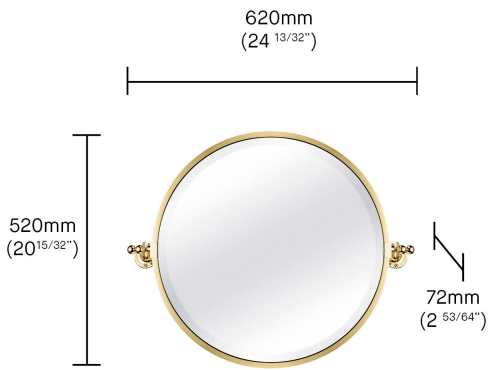

### *Round Tilt Mirror*

Complement your beautiful bathroom with luxury bathroom accessories, like this solid brass round bathroom mirror. A tilting mirror is ideal above a wash basin, perfect on its own or in a pair above a double vanity basin.

## ROUND TILT MIRROR

### ROUND TILT MIRROR SPECIFICATIONS

Height (mm)	520
Width (mm)	620
Depth (mm)	72